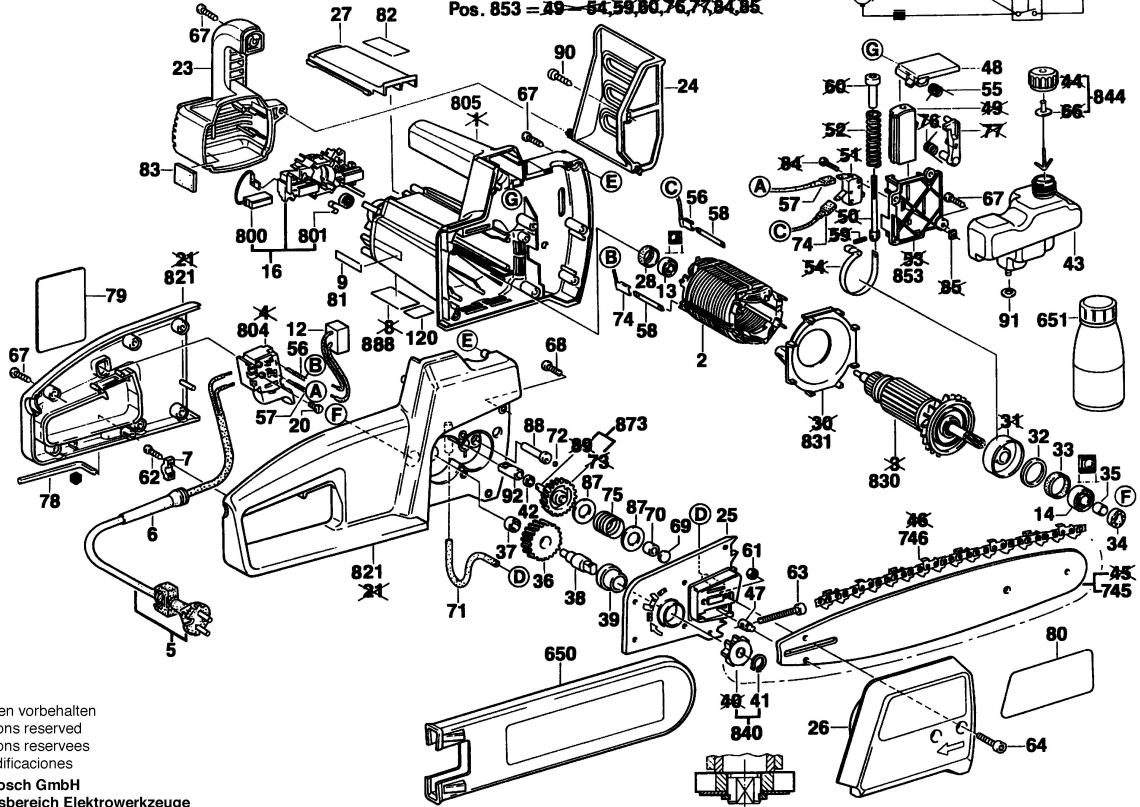

0 603 227 203  
 Stand 98-03  
 Issue 98-10-12

**Fig./Abb. 1**

Pos. 821 = ~~21~~ 32, 33, 34, 42, 72, ~~78~~, 88, 92  
 Pos. 830 = ~~3~~, 13, 14, ~~31~~, 35  
 Pos. 853 = ~~49~~ ~~54~~, ~~58~~, ~~80~~, ~~76~~, ~~77~~, ~~84~~, ~~85~~

Änderungen vorbehalten  
 Modifications reserved  
 Modifications reserves  
 Salvo modificaciones  
**Robert Bosch GmbH**  
 Geschäftsbereich Elektrowerkzeuge  
 70745 Leinfelden-Echterdingen