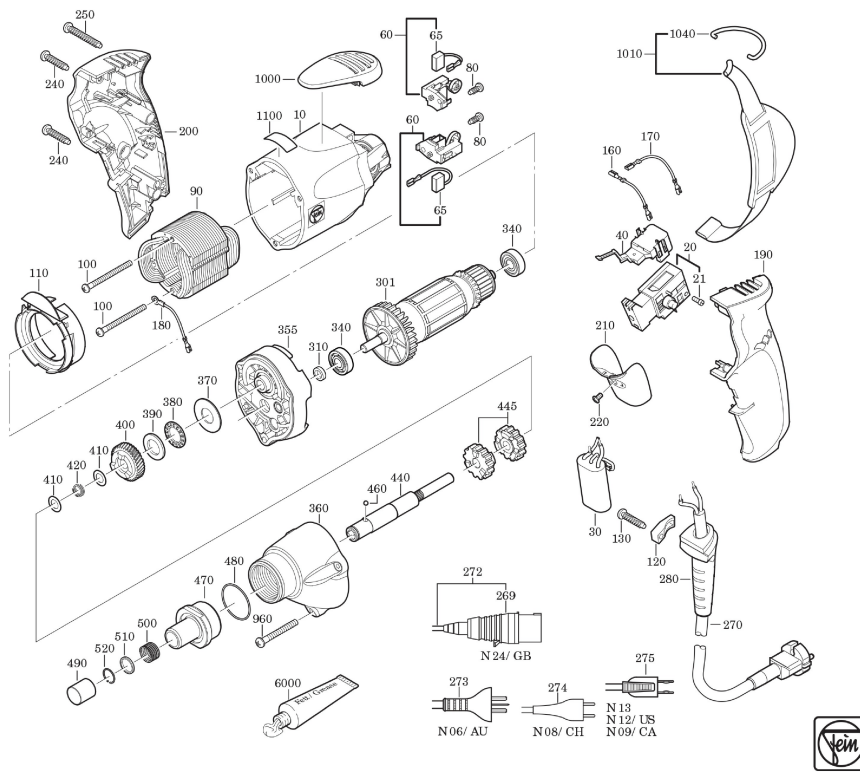

**Type:** SCT 5-40 M (50/60Hz, 220/230V)  
**Part no.:** 72130600238

7 213 06 - SCT5-40 M

**Type:** SCT 5-40 M (50/60Hz, 220/230V)  
**Part no.:** 72130600238

7 213 13 SCT5-40X  
 7 213 06 SCT5-40M