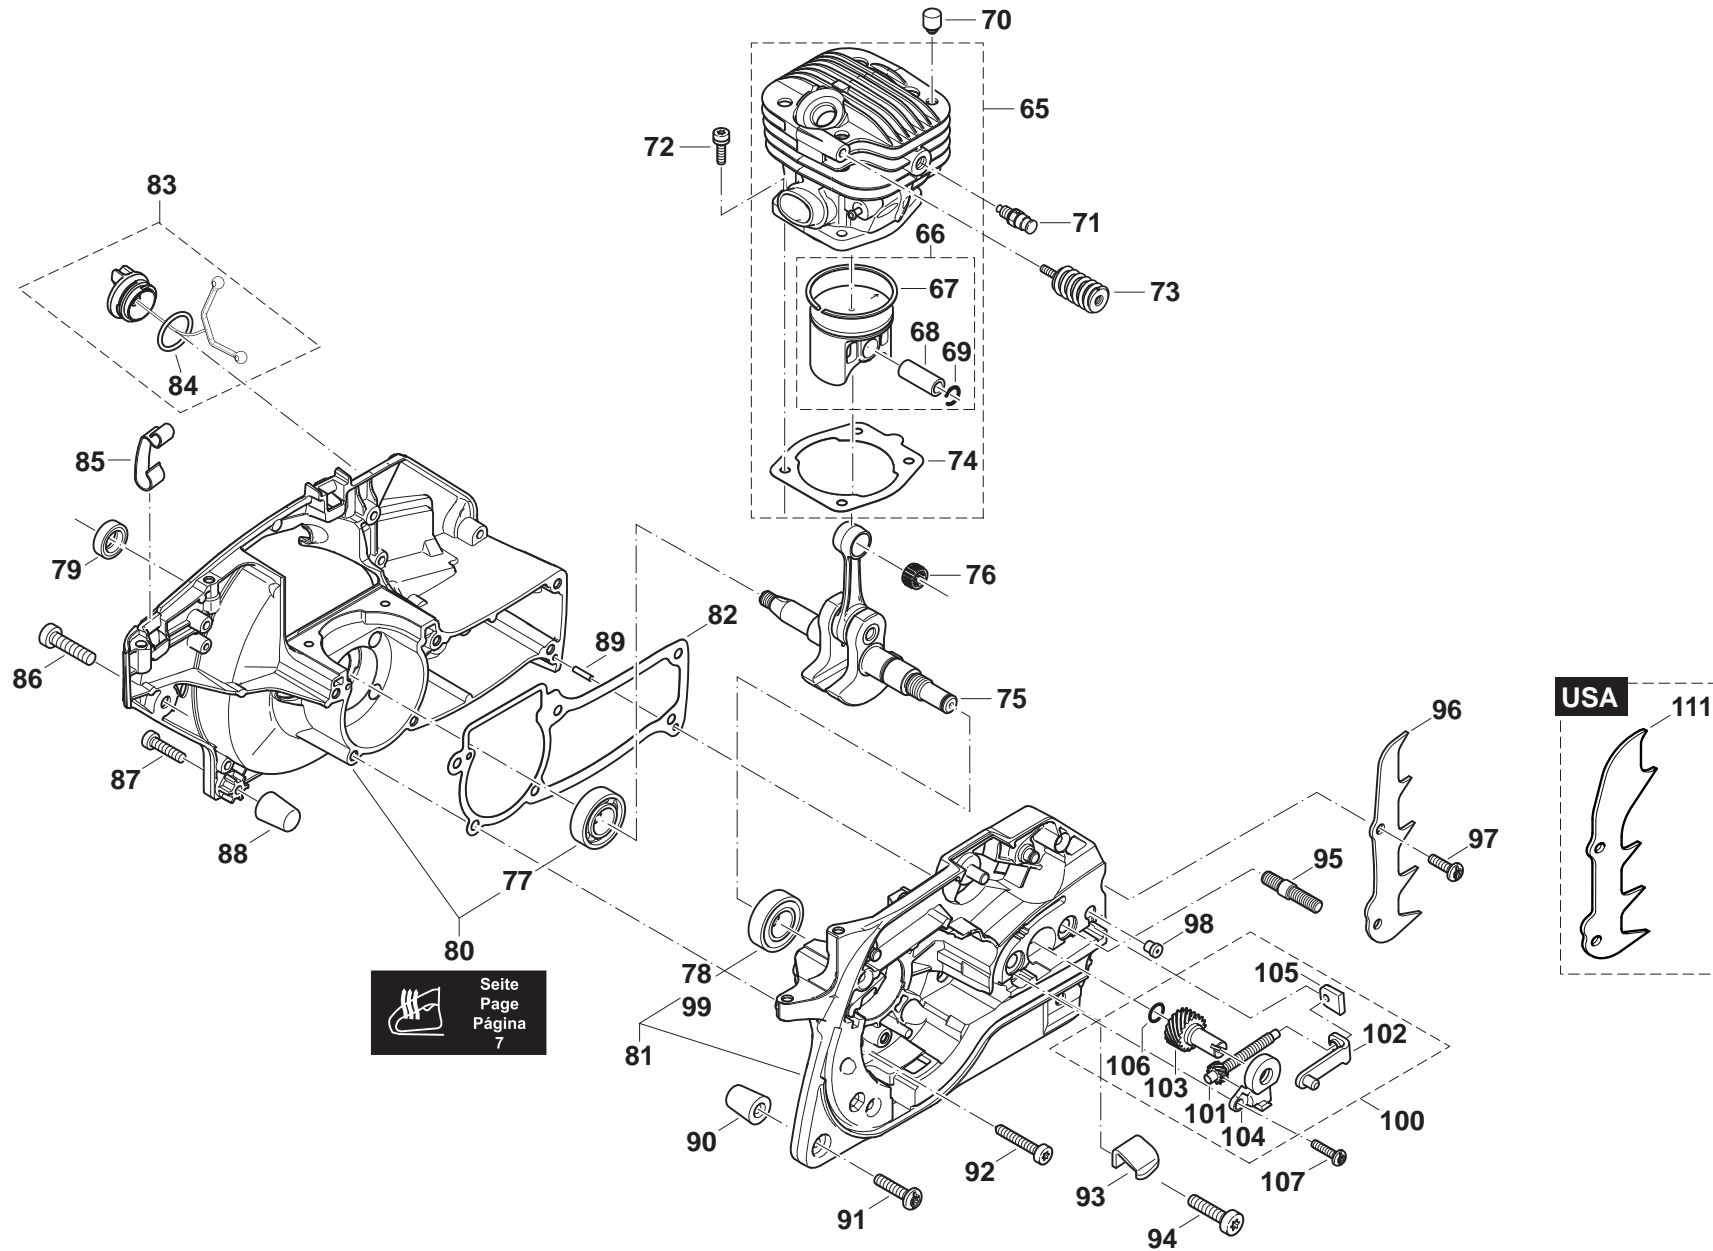

DCS460, DCS461, DCS500, DCS501,
DCS4600S, DCS4600SH, DCS5000,
DCS5000H, DCS5001, DCS5001H, DCS5121,
DCS460, DCS510, DCS5121, DE5045

3

Zylinder, Kurbelgehäuse
Cylinder, crankcase
Cylindre, carter-vilebrequin
Cilindro, cárter cigüeñal