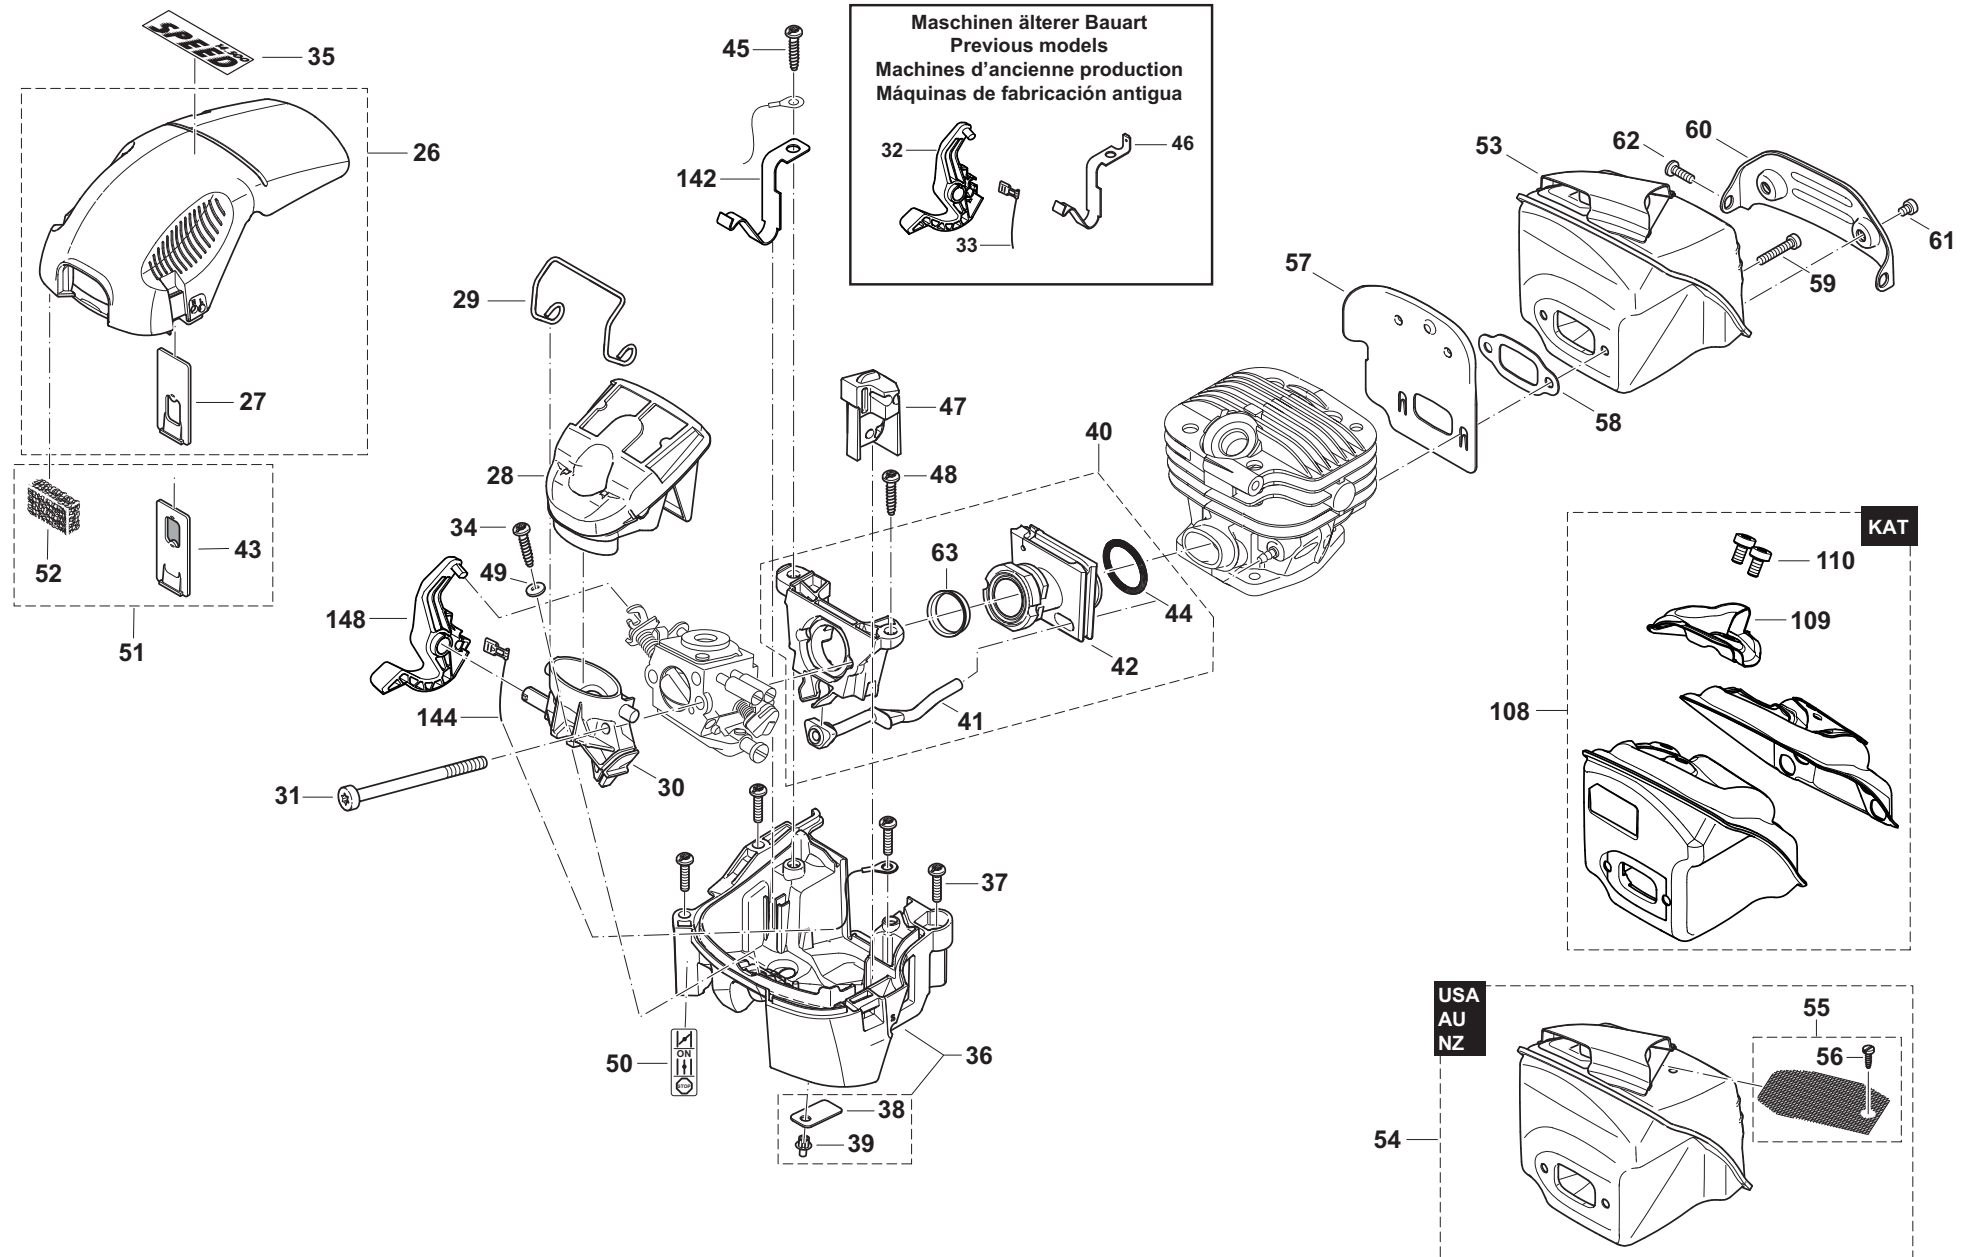

DCS460, DCS461, DCS500, DCS501,
DCS4600S, DCS4600SH, DCS5000,
DCS5000H, DCS5001, DCS5001H, DCS5121,
DCS460, DCS510, DCS5121, DE5045

2

Abdeckhaube, Luftfilter, Schalldämpfer
Hood, air filter, muffler
Capot protecteur, filtre à air, pot d'échappement
Cubierta protectora, filtro de aire, silencioso