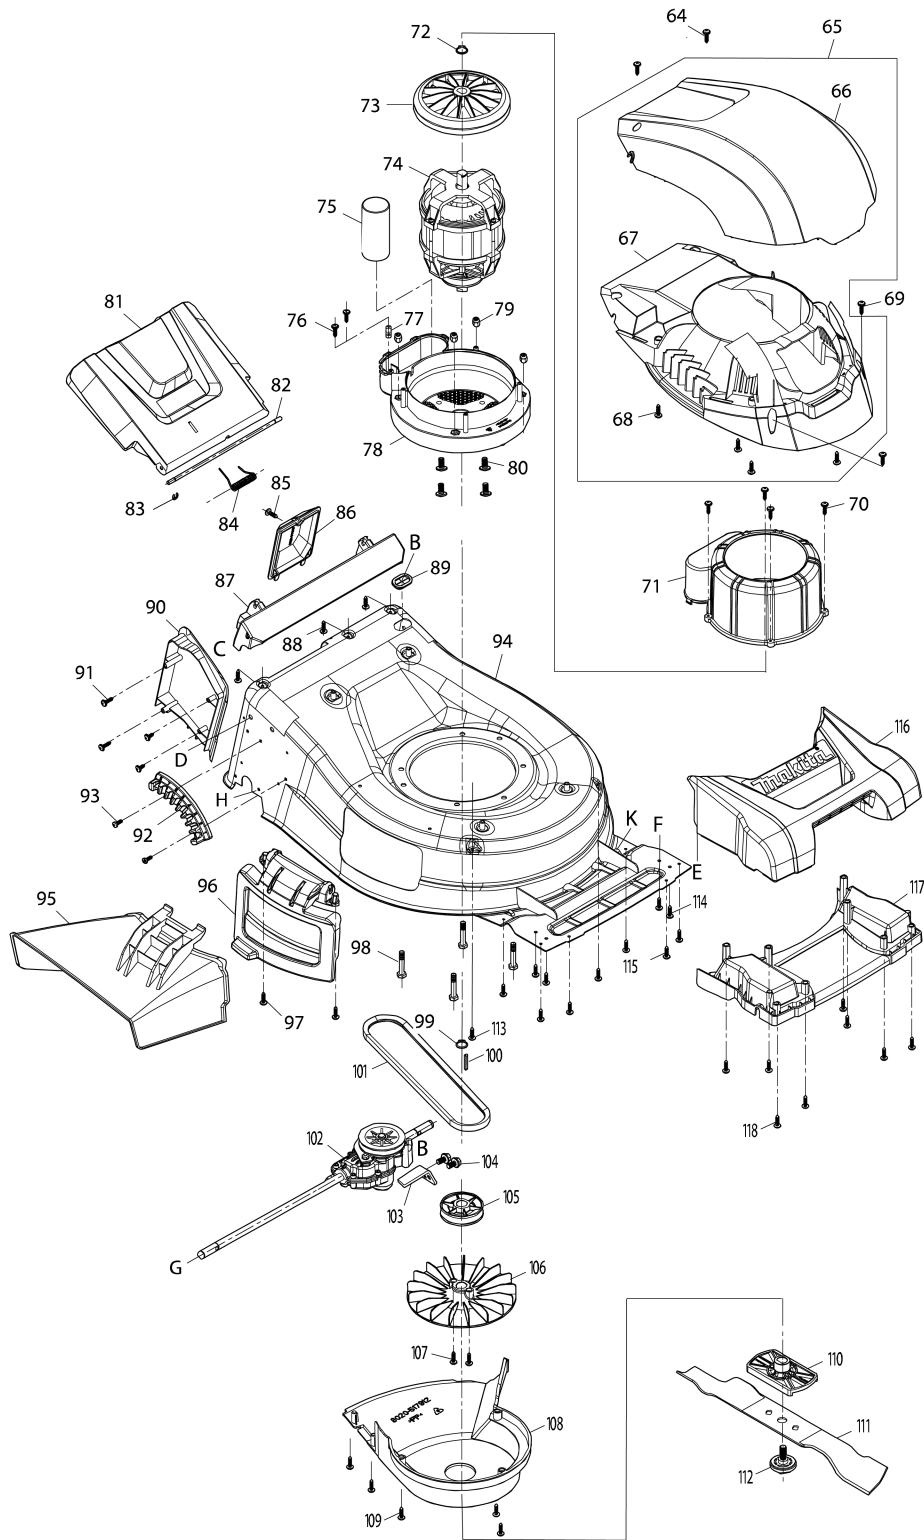

Model No. ELM4621 460MM ELECTRIC LAWN MOWER

# Model No. ELM4621 460MM ELECTRIC LAWN MOWER

Model No. ELM4621 460MM ELECTRIC LAWN MOWER