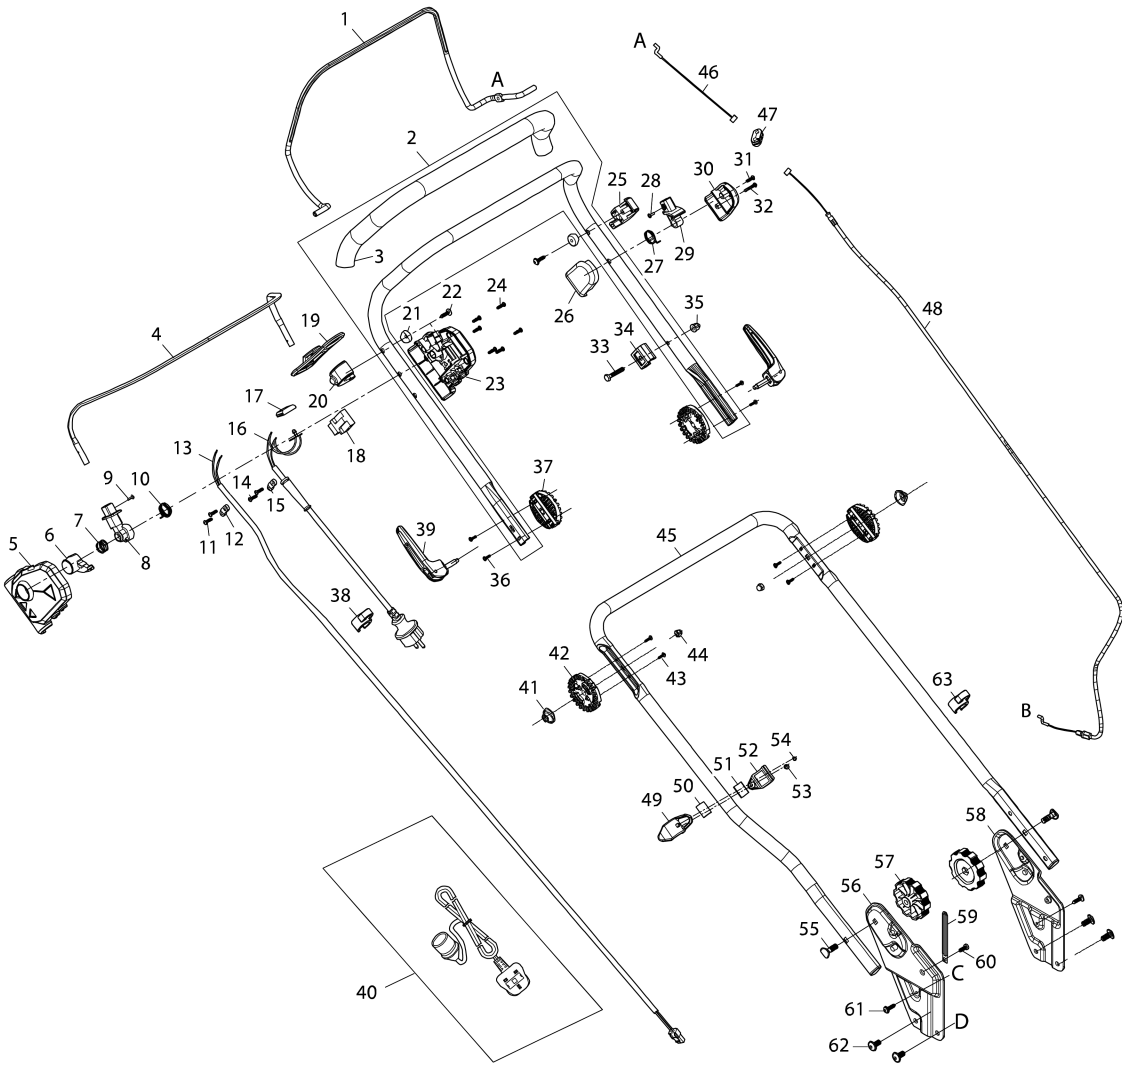

Model No. ELM4621 460MM ELECTRIC LAWN MOWER

# Model No. ELM4621 460MM ELECTRIC LAWN MOWER

Model No. ELM4621 460MM ELECTRIC LAWN MOWER