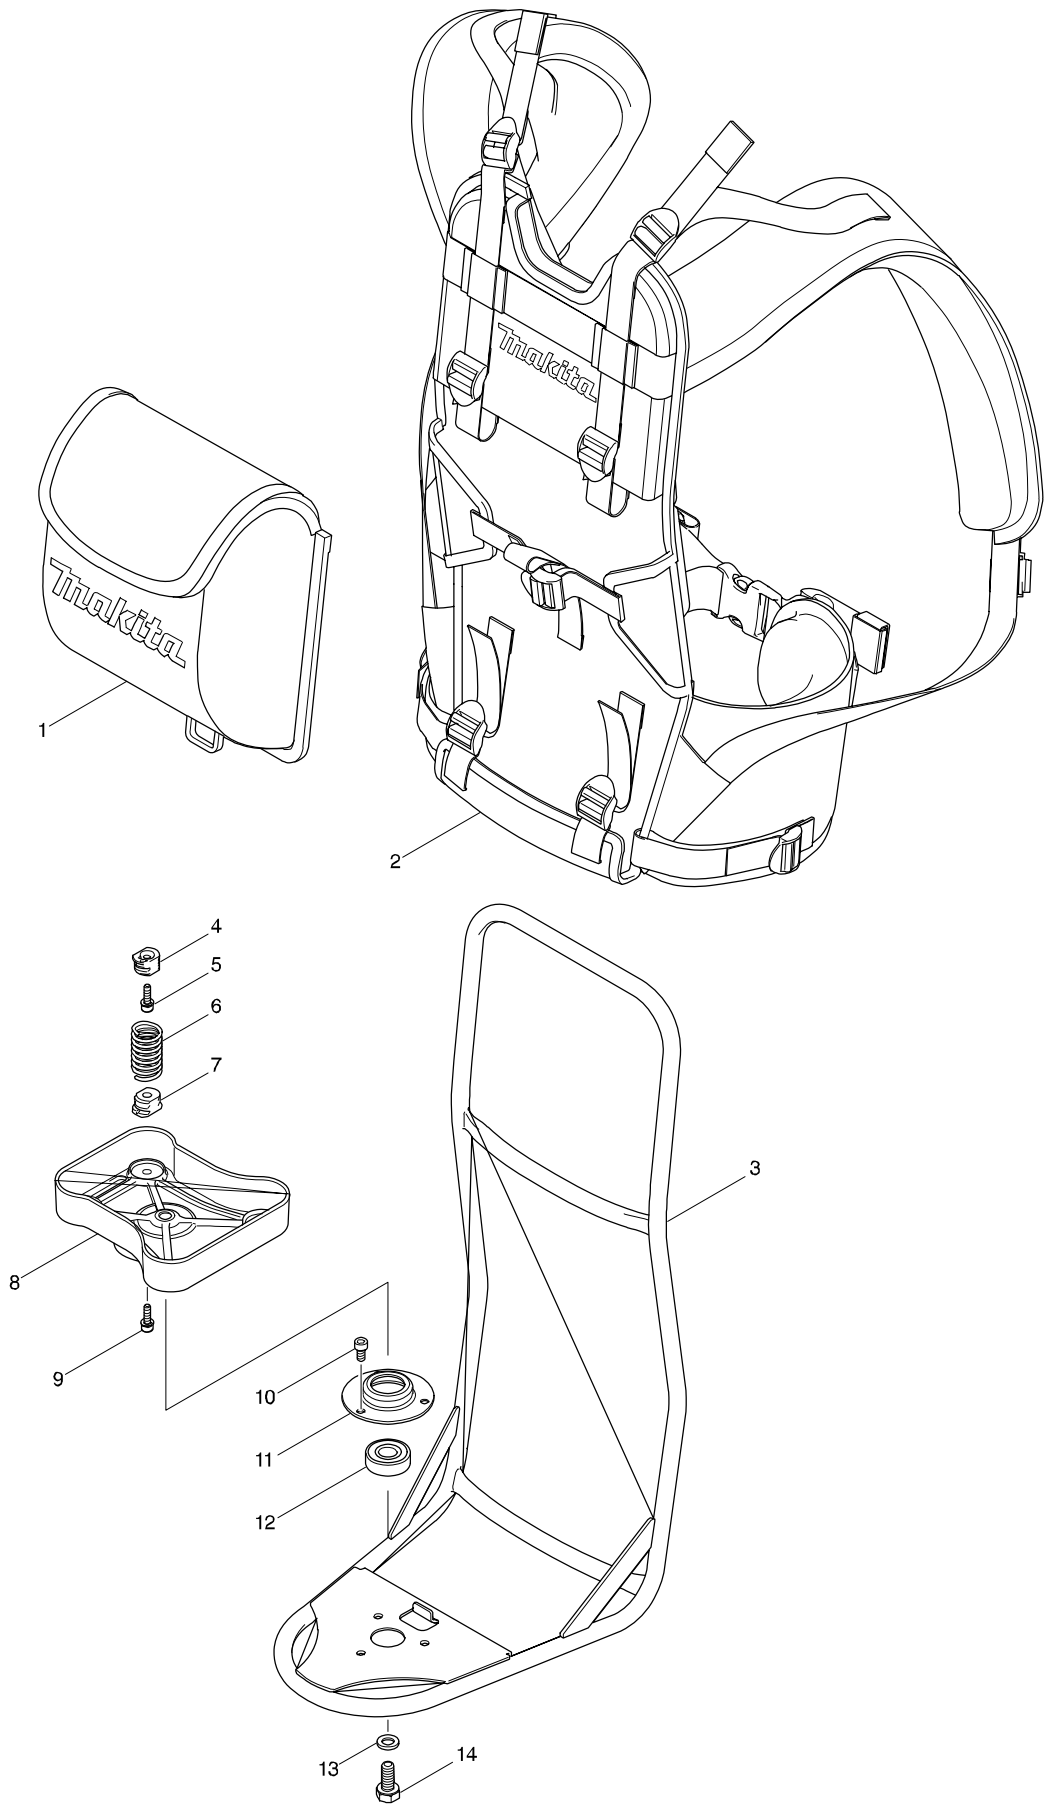

Model No. EM4350RH PETROL BACKPACK BRUSHCUTTER

Model No. EM4350RH PETROL BACKPACK BRUSHCUTTER