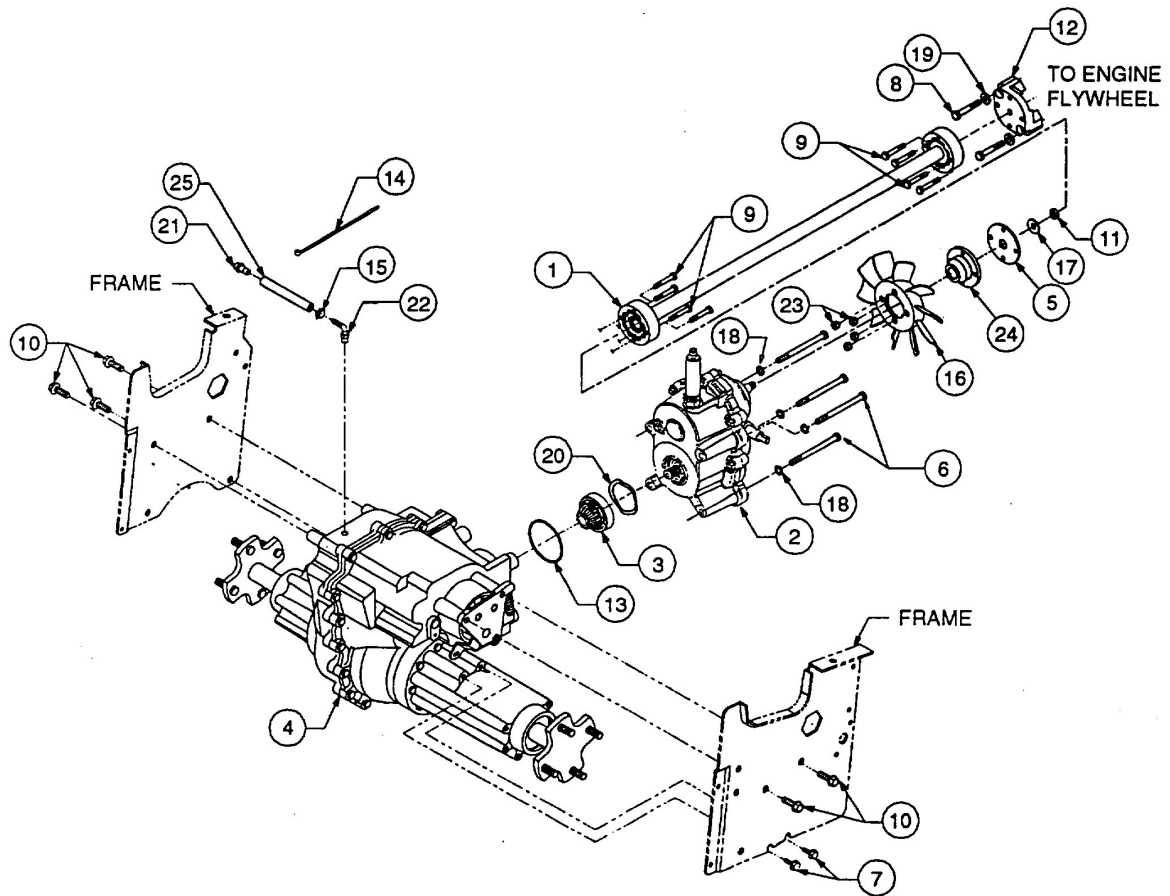

DRIVE LINE

REF. NO.	PART NUMBER	DESCRIPTION	QTY.	REF. NO.	PART NUMBER	DESCRIPTION	QTY.
1	603-0191	Shaft Assy, Drive, 27.87 Lg	1	11	712-0262	Nut, Hex Center Lock Jam, 3/8-24	1
	759-3764	Kit, Drive Barrel	2	12	719-3096	Adapter, Drive Shaft	1
2	618-3121	Clutch Assembly	1	13	721-0261	O-Ring, 2.75 x .103	1
		NOTE: For components see separate parts breakdown for Clutch Assy.		14	725-0157	Tie, Self-Clinch Cable	1
3	618-3021	Pinion Assy, Input	1	15	726-0205	Clamp, Hose	1
4	618-3059A	Transmission Assy, 6-Speed	1	16	731-3095	Fan, 10 Blade Cooling	1
		NOTE: For components see separate parts breakdown for Transmission		17	736-0105	Washer, Bell, .380 x .88 x .063	1
5	703-2687	Plate, Drive Shaft Spacer	AR	18	736-0119	Washer, Lock, 5/16	4
6	710-0190	Screw, Hex Cap, 5/16-18 x 4.0 GR5	4	19	736-3008	Washer, Flat, .312 x .750 x .119	2
7	710-1260	Screw, Hex Wash Hd Tapp	2	20	736-3099	Washer, Spring Wave, 1.96 x 2.44 x .06	1
		5/16-18 x .75		21	737-0296	Vent	1
8	710-3258	Screw, Hex Patch, M8-1.25 x 50mm	2	22	737-0299	Fitting, Elbow	1
9	710-3288	Screw, Hex Patch, 1/4-20 x 1.62 GR5 .	8	23	748-3037	Nut, Fan, 1/4-20	4
10	710-3290	Screw, Hex Wash Hd Tapp	5	24	748-3050	Adapter, Clutch	1
		3/8-16 x 1.25		25		Line, Fuel, 7 in. Lg	1
						(Order bulk fuel line part no. 759-3330 10 Ft. long)	