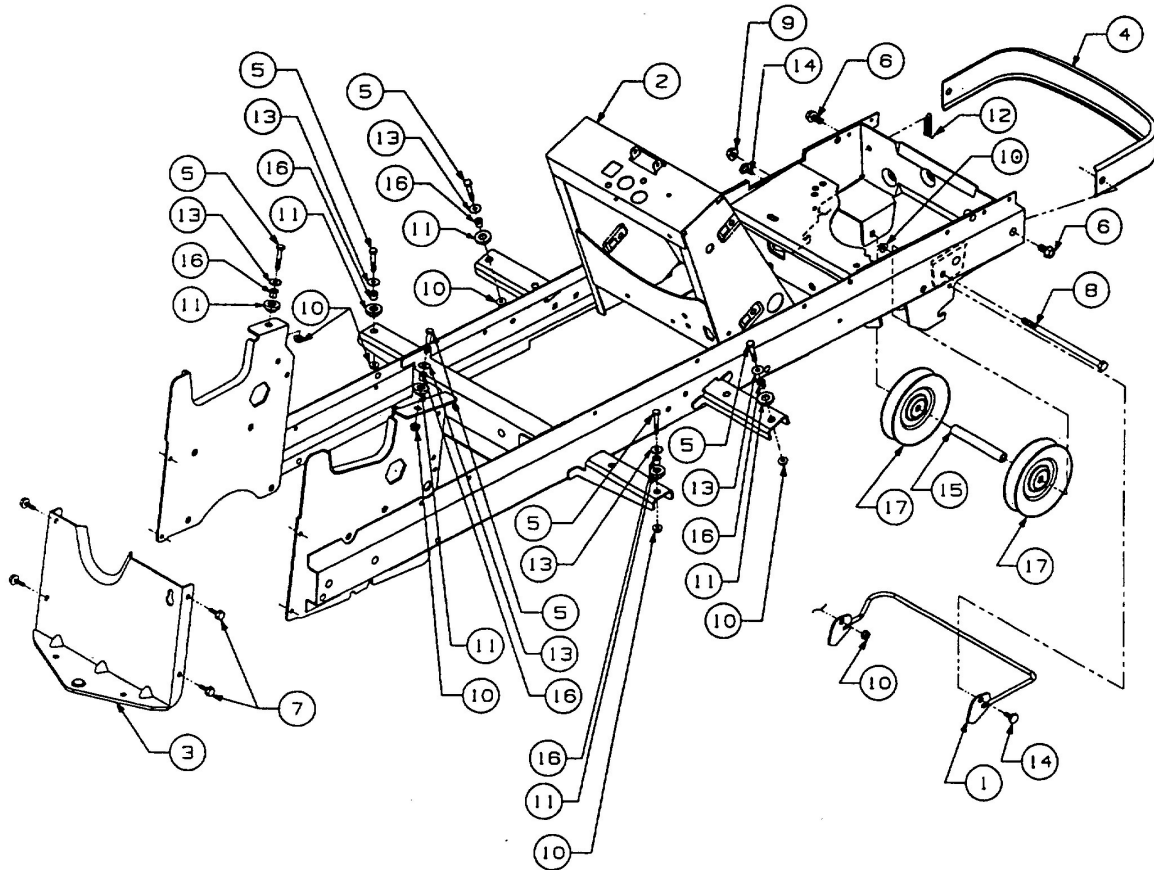

FRAME AND DRAWBAR

REF. NO.	PART NUMBER	CODE	DESCRIPTION	QTY.
1	603-0132	- 0498	Rod, Quick Attach	1
2	603-0328		Frame (Serial No. 359000 & Below)	1
	603-0328A	- 0498	Frame [(Serial No. 359001 & Above) Can be used to replace 603-0328]	1
3	703-2257	- 0498	Drawbar	1
4	703-2577	- 0498	Bumper	1
5	710-0597		Screw, Hex Cap, 1/4-20 x 1.0	6
6	710-0623		Screw, Hex Wash Hd Tapp 3/8-16 x .75	2
7	710-1260		Screw, Hex Wash Hd Tapp 5/16-18 x .75	4
8	710-3261		Screw, Hex Cap, 3/8-16 x 7.0	1
9	712-0431		Nut, Hex Flanged Lock, 3/8-16	1
10	712-3027		Nut, Hex Flange Lock, 1/4-20	8
11	722-0258		Grommet, Insulator	6
12	732-3002		Spring, Latch	1
13	736-3090		Washer, Flat, .255 x .72 x .60	6
14	738-0255		Bolt, Shoulder	2
15	750-3114		Spacer, Idler, .407 x .62 x 4.38	1
16	750-3169		Spacer, .28 x .40 x .42 Lg	6
17	756-3045		Pulley, Idler	2