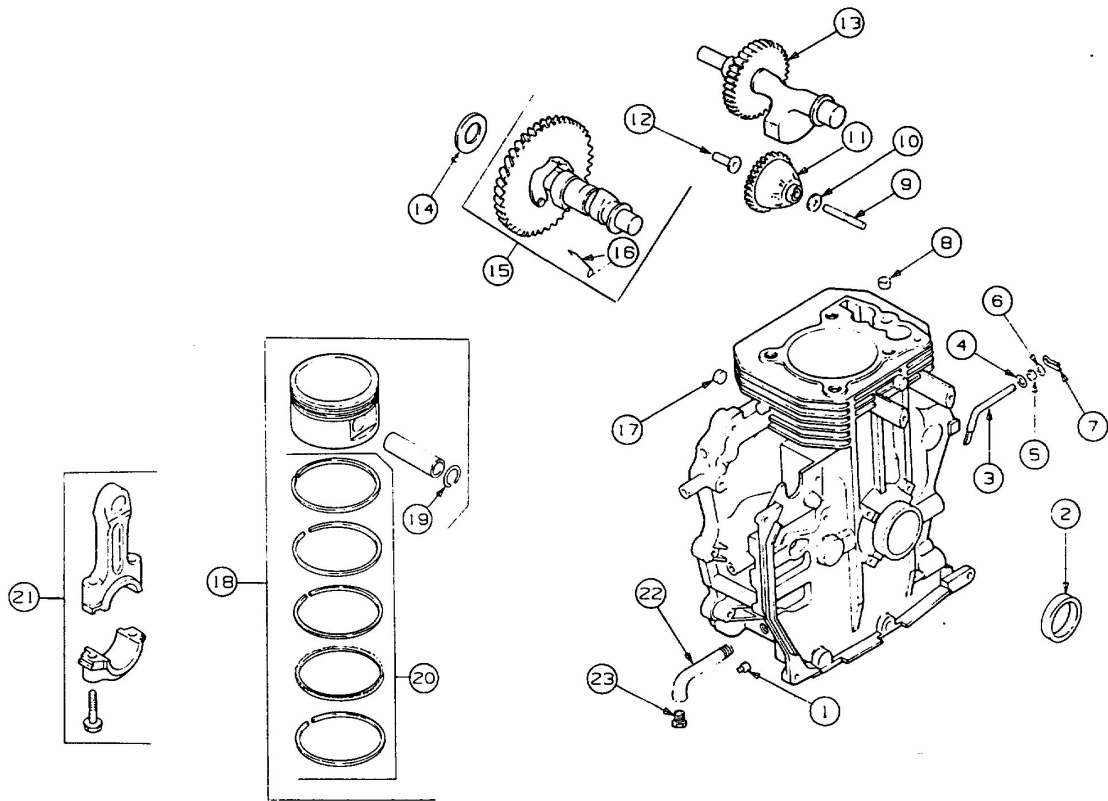

CRANKCASE

REF. NO.	PART NUMBER	DESCRIPTION	QTY	REF. NO.	PART NUMBER	DESCRIPTION	QTY
1	KH-1920	Engine Complete	1	15	KH-12-010-05	Camshaft Assy (Includes ... Ref No. 16)	1
	KH-X-75-10	Plug, Solid Sq Hd,	2	16	KH-12-089-18	Spring, Actuating	1
2	KH-12-032-03	Seal, Crankshaft	1	17	KH-52-139-09	Plug, Cup	1
3	KH-12-144-01	Shaft, Governor Cross	1	18	KH-12-874-01	Piston w/Ring Set, Std	1
4	KH-SM-631015	Washer, Governor Shaft	1		KH-12-874-02	Piston w/Ring Set, .25	1
5	KH-12-032-01	Seal, Governor Cross Shaft	1		KH-12-874-03	Piston w/Ring Set, .50	1
6	KH-X-25-102	Washer, Plain, 1/4	1	19	KH-12-018-02	Retainer, Piston Pin	2
7	KH-12-380-04	Pin, Governor Hitch	1	20	KH-12-108-01	Ring Set, Std	1
8	KH-12-380-03	Dowel, Locating	4		KH-12-108-02	Ring Set, .25	1
9	KH-12-144-02	Shaft, Governor Gear	1		KH-12-108-03	Ring Set, .50	1
10	KH-SM-631005	Washer, Governor Gear Thrust	1	21	KH-12-067-01	Rod, Connecting, Std	1
11	KH-12-043-05	Gear, Governor Assy	1		KH-12-067-02	Rod, Connecting, .25	1
12	KH-12-380-01	Pin, Governor Regulating...	1	22	751-3123	Pipe, Oil Drain	1
13	KH-12-144-10	Shaft, Balance	1	23	751-3001	Plug, Oil Drain	1
14	KH-12-422-07	Shim, Camshaft, .0280	AR		KH-12-755-01	Gasket Set	1
	KH-12-422-08	Shim, Camshaft, .0300	AR				
	KH-12-422-09	Shim, Camshaft, .0320	AR				
	KH-12-422-10	Shim, Camshaft, .0340	AR				
	KH-12-422-11	Shim, Camshaft, .0360	AR				
	KH-12-422-12	Shim, Camshaft, .0380	AR				
	KH-12-422-13	Shim, Camshaft, .0400	AR				