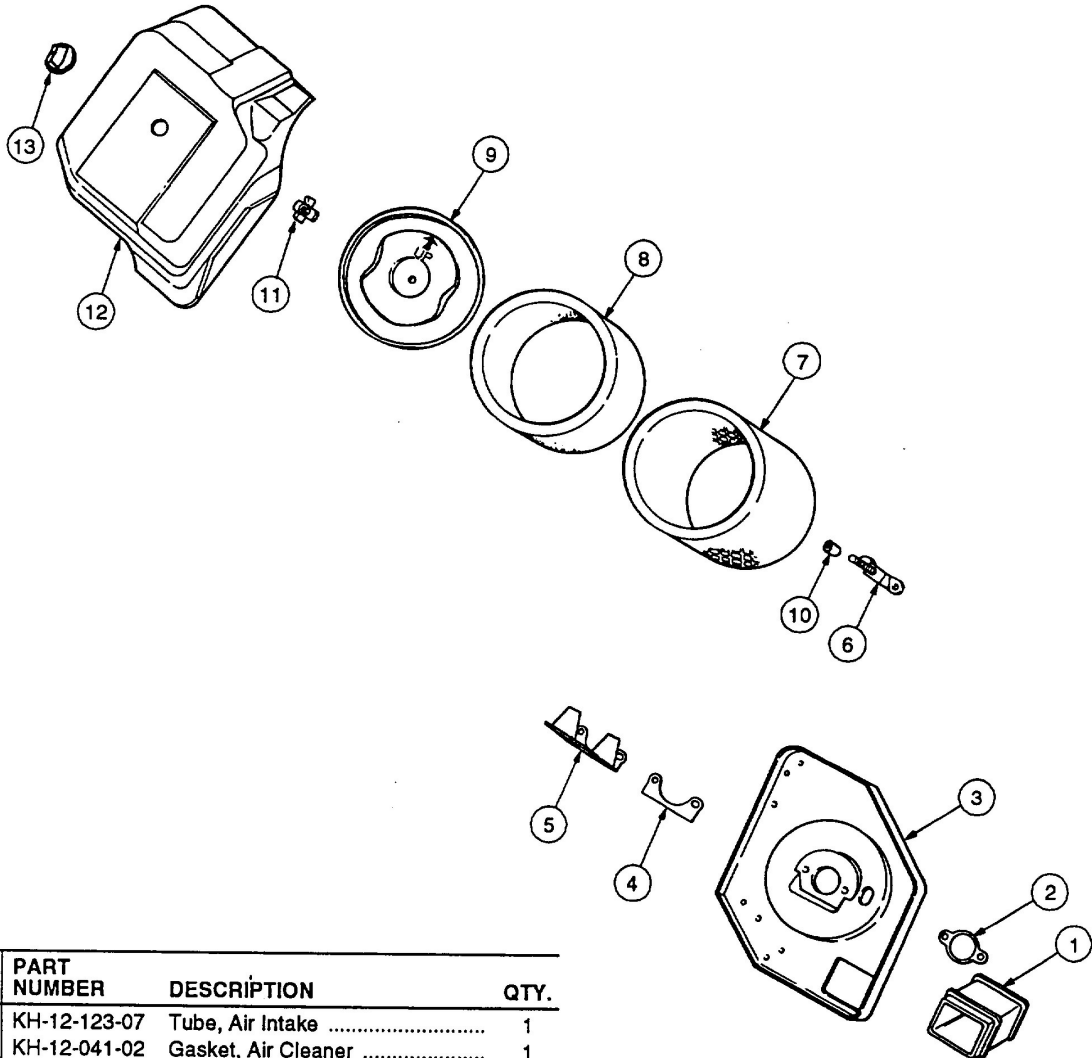

AIR INTAKE/FILTRATION

REF. NO.	PART NUMBER	DESCRIPTION	QTY.
1	KH-12-123-07	Tube, Air Intake	1
2	KH-12-041-02	Gasket, Air Cleaner	1
3	KH-12-094-06	Base, Air Cleaner	1
4	KH-12-041-09	Gasket, Collector Plate	1
5	KH-12-146-14	Plate, Air Cleaner	1
6	KH-12-126-47	Bracket, Air Cleaner	1
7	759-3547	Element, Air Cleaner	1
8	KH-52-083-01	Precleaner, Element	1
9	KH-12-096-35	Cover, Element	1
10	KH-24-032-03	Grommet, Sealing	1
11	KH-12-100-01	Wing Nut	1
12	KH-12-096-15	Cover, Air Cleaner	1
13	KH-25-341-03	Knob, Air Cleaner Cover	1
	KH-12-113-04	Decal, Air Cleaner	1