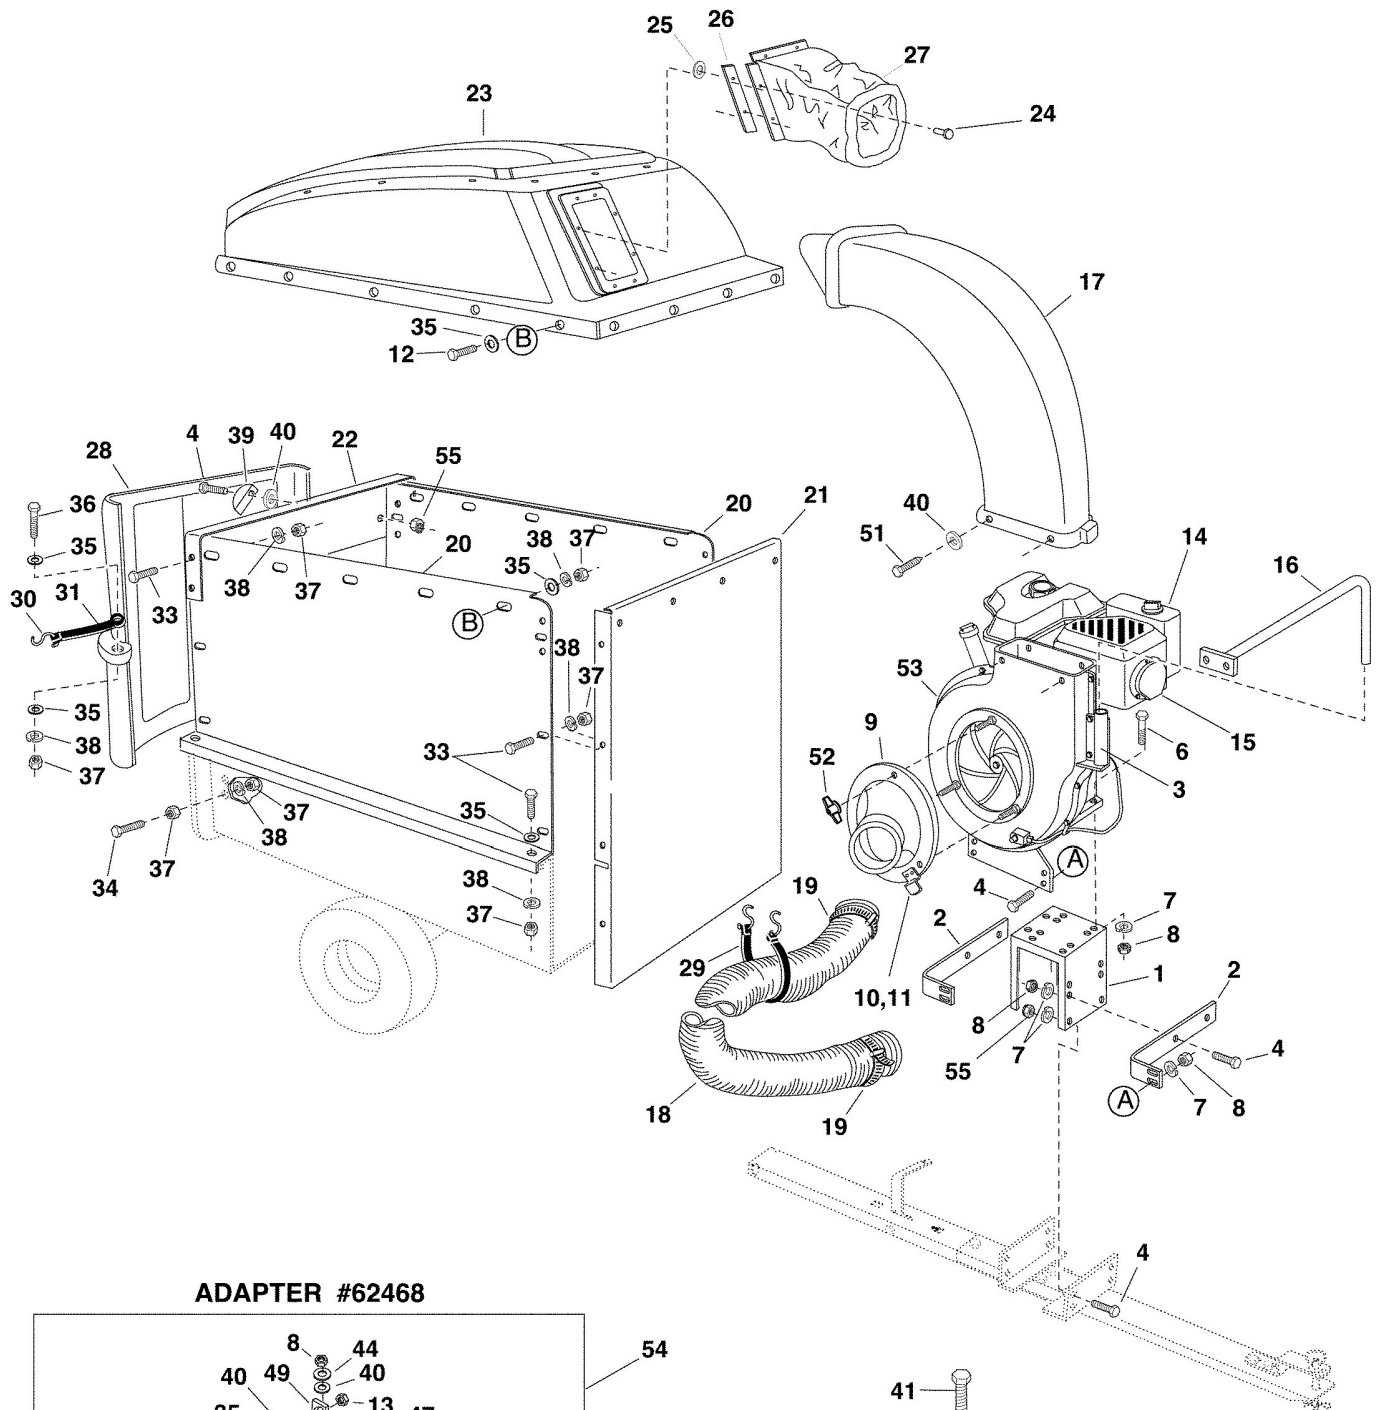

REPAIR PARTS FOR MODEL 501885 MOW-N- VAC

ADAPTER #62468