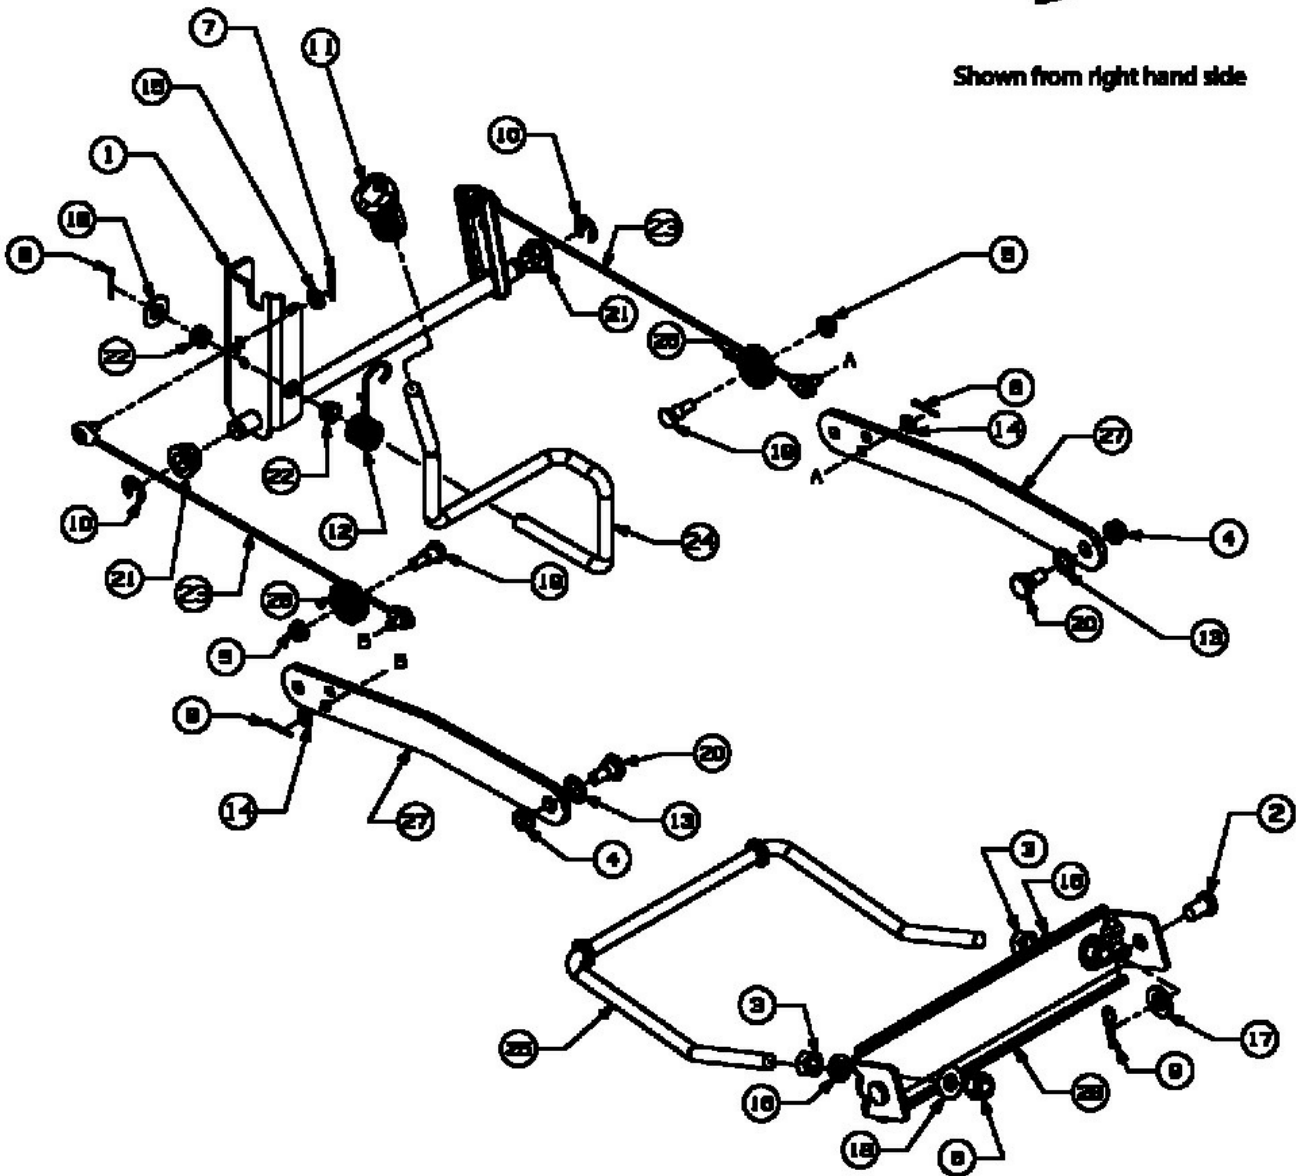

Mount lift cable in this hole for all 1400000000

Mount lift cable in this hole for 42" Decks

Mount lift cable in this hole for 46" Decks on all 1300000000

Shown from right hand side

E3-02243A-01