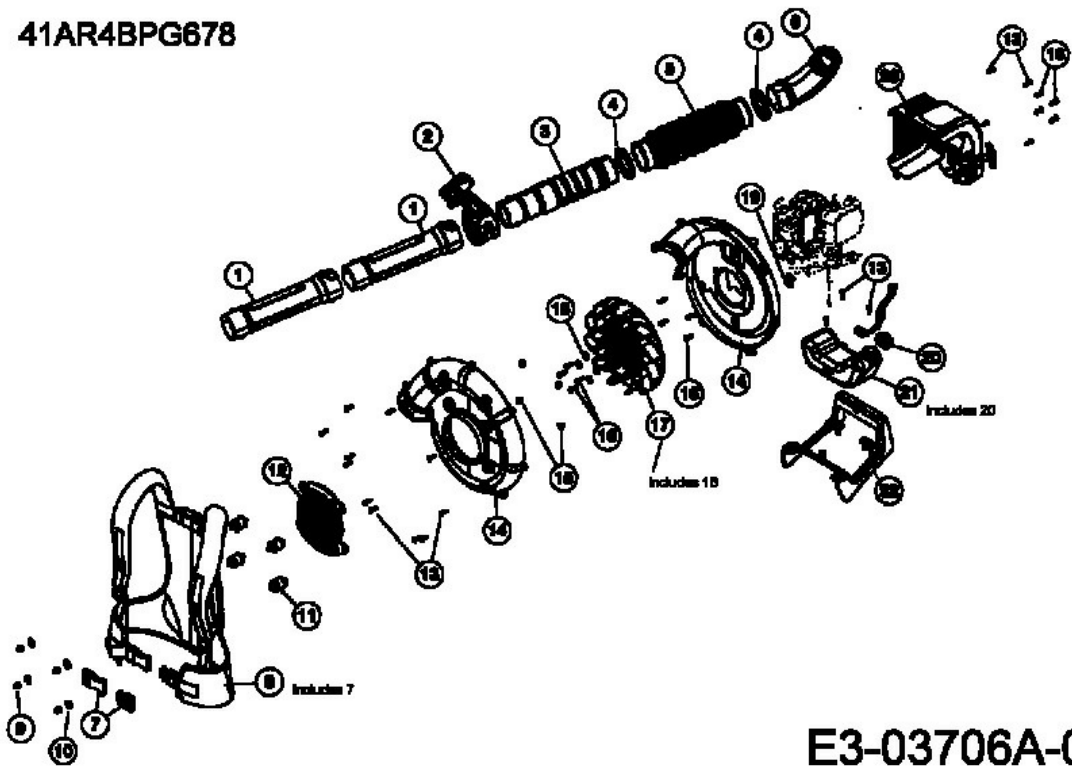

MT 32 BPB

4-CYCLE PETROL BACKPACK BLOWER

41AR4BPG678

E3-03706A-01