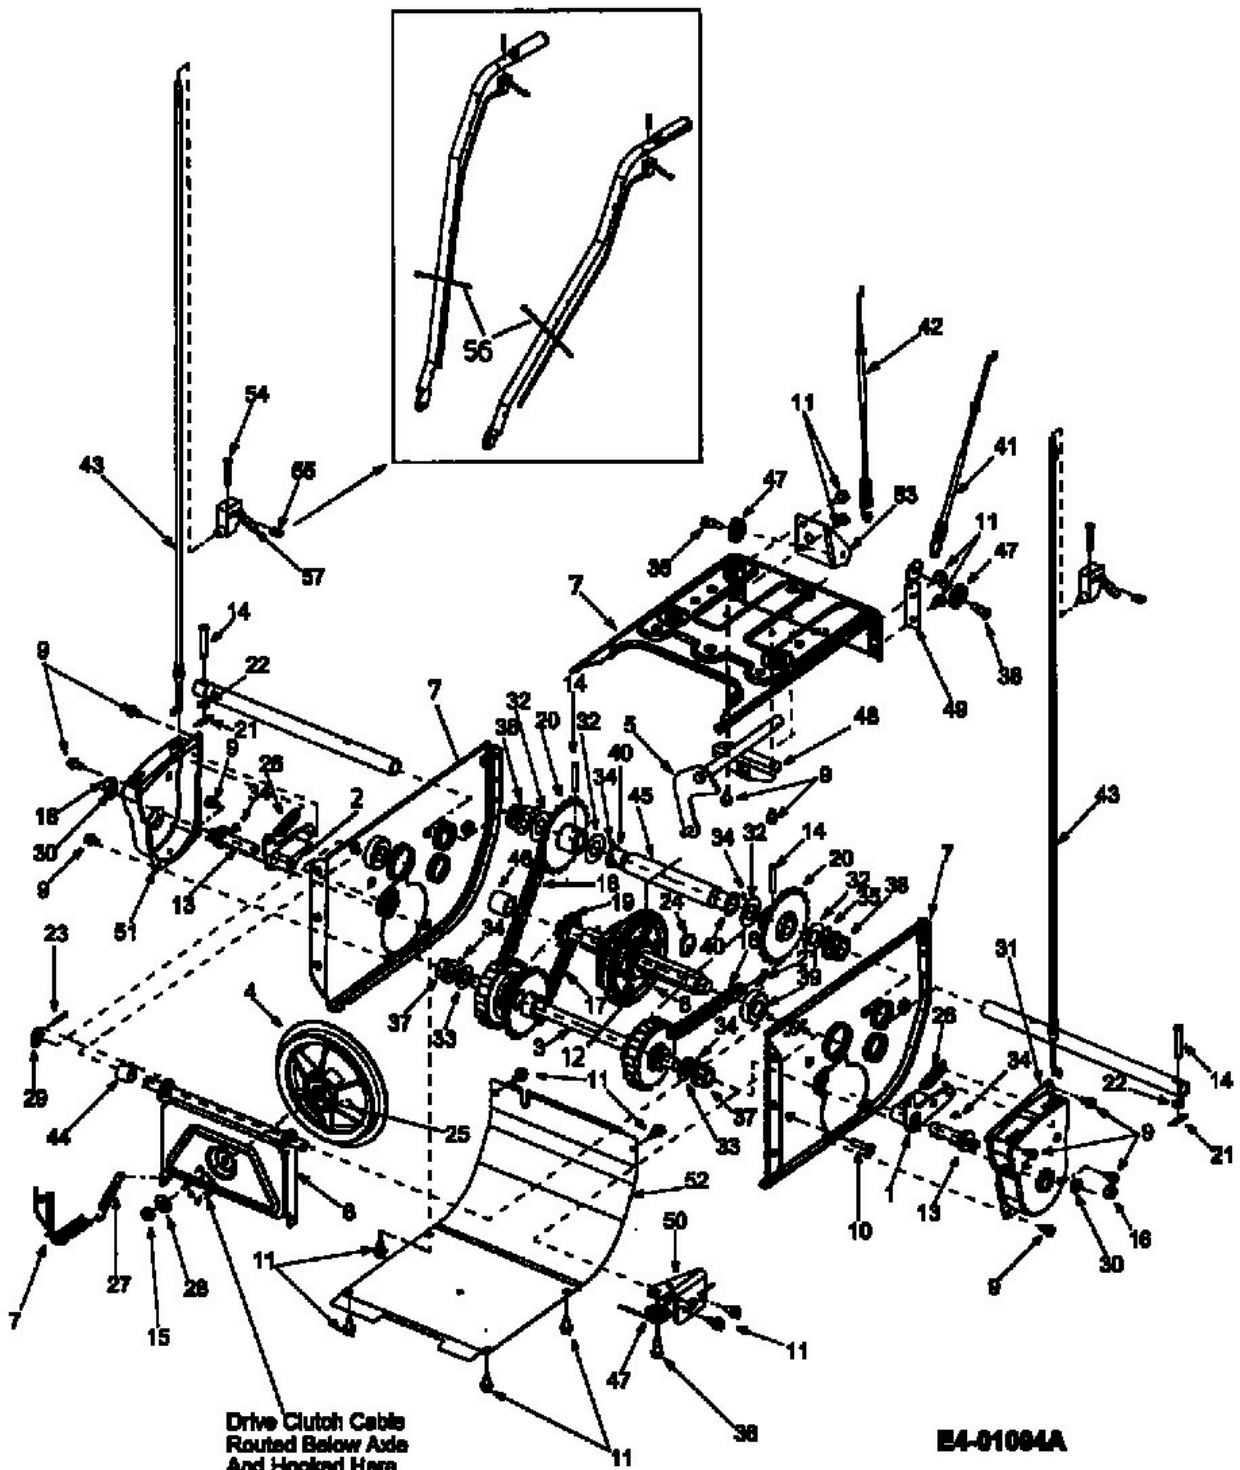

YM 7195 DE

31AT5Q3G643

**Drive Clutch Cable
Routed Below Axle
And Hooked Here**

E4-01084A