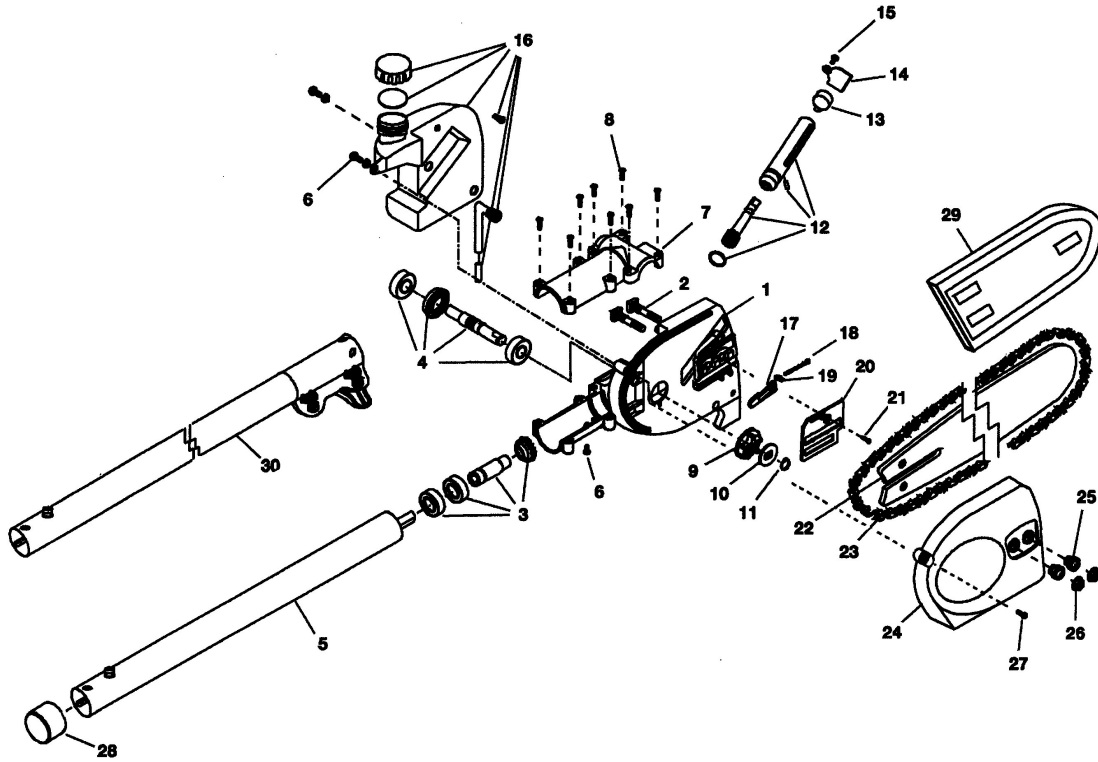

MODEL PS 720

41AJPS-C954

POLE SAW ADD-ON

E4-01283A