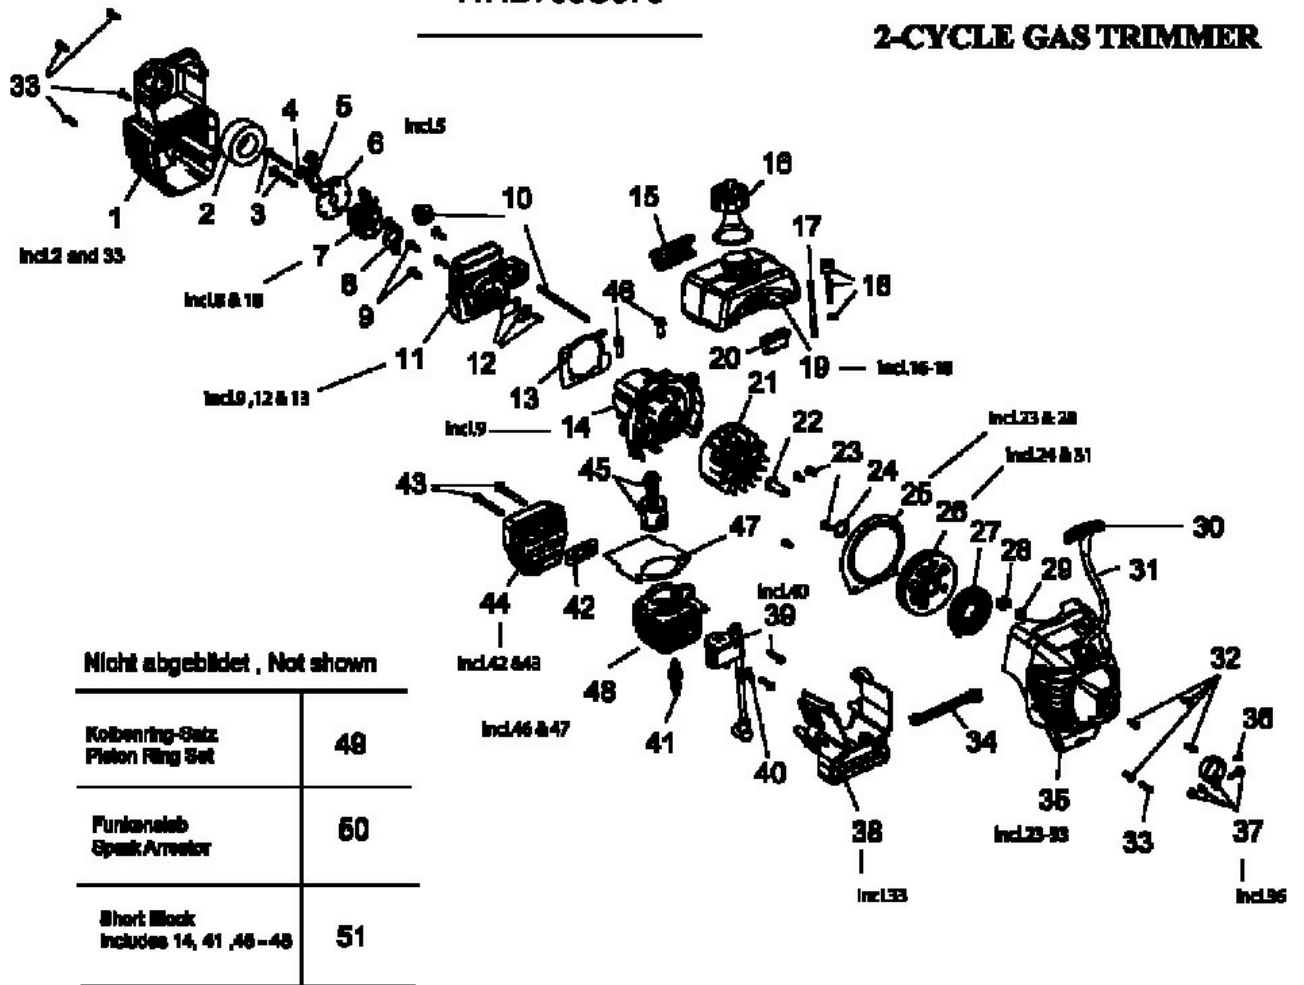

MODEL 700

41FD700G678

41HD700G678

2-CYCLE GAS TRIMMER

E4-01304A-01