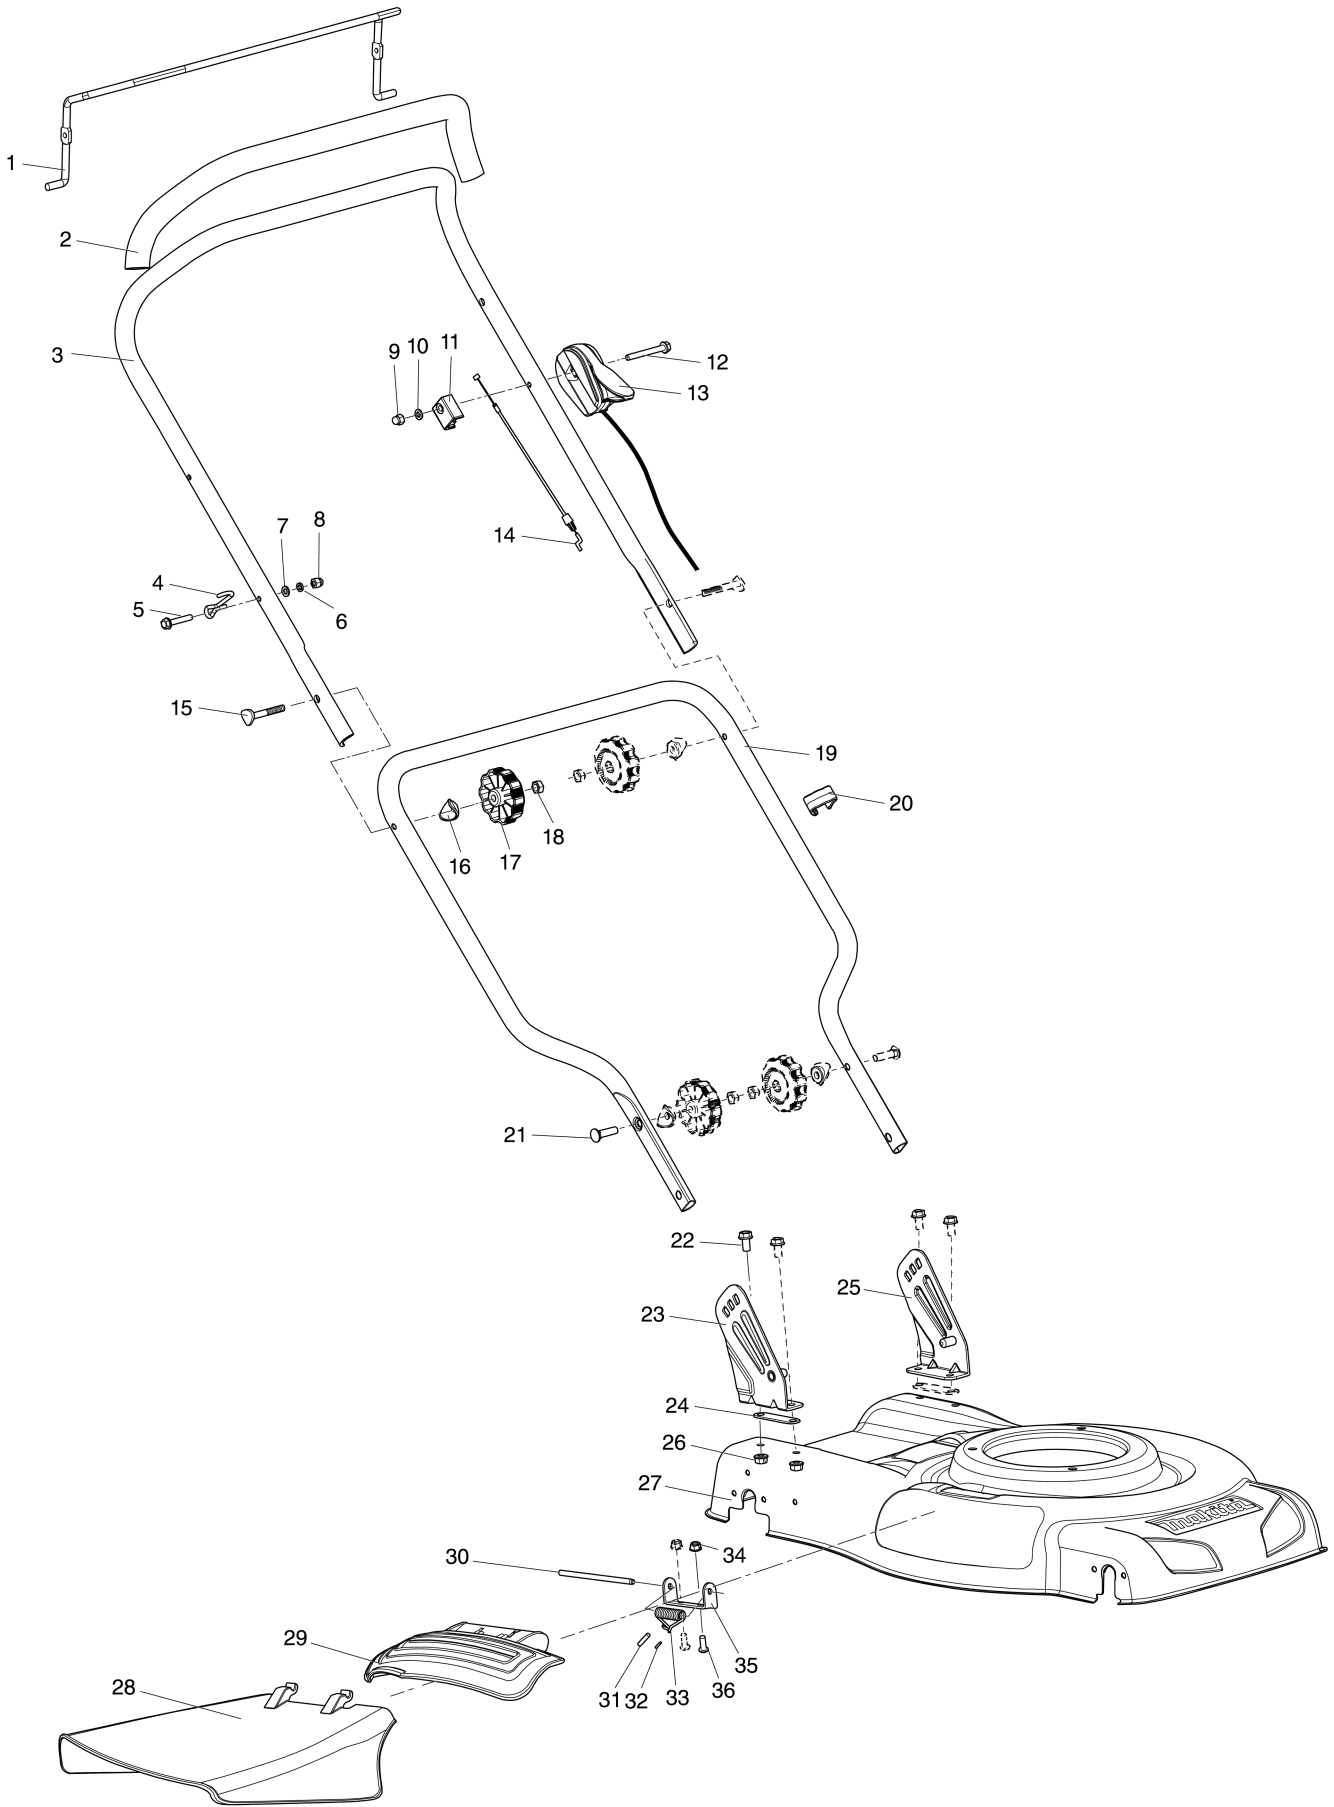

Model No. PLM4817 PETROL LAWN MOWER

Model No. PLM4817 PETROL LAWN MOWER