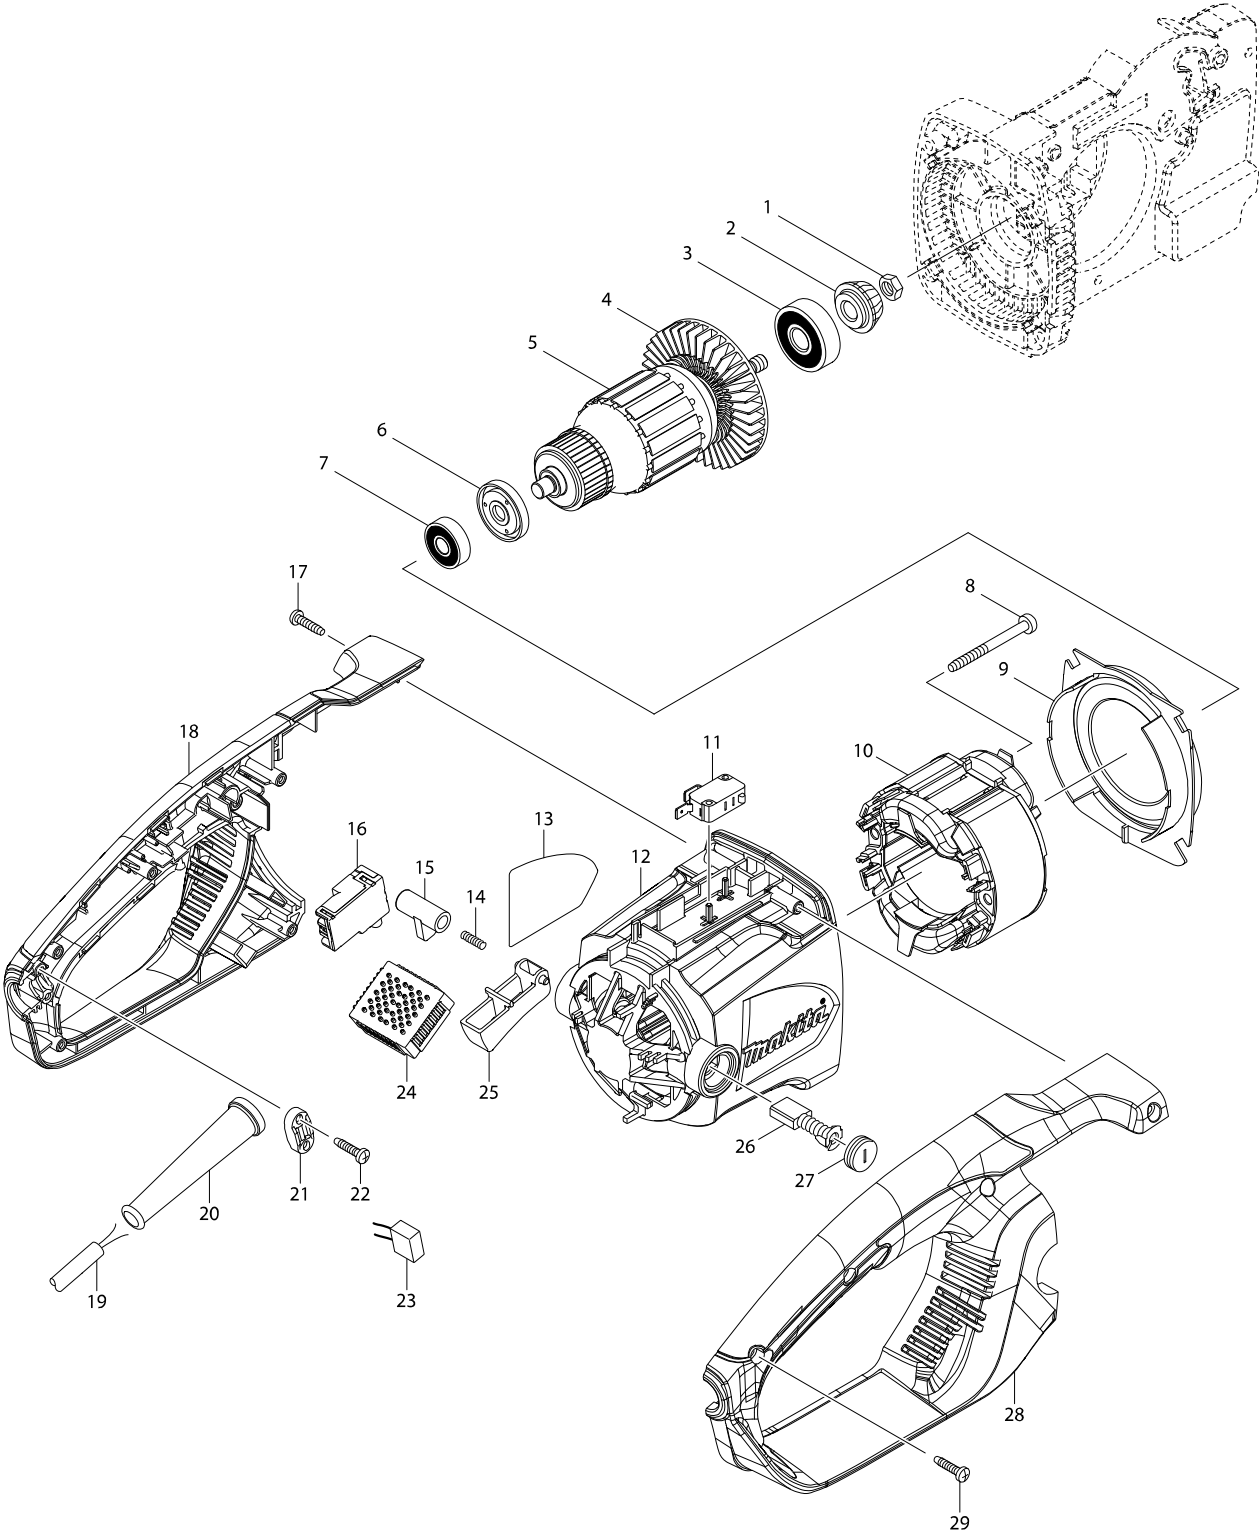

Model No. UC3551A ELECTRIC CHAIN SAW 350MM

Model No. UC3551A ELECTRIC CHAIN SAW 350MM