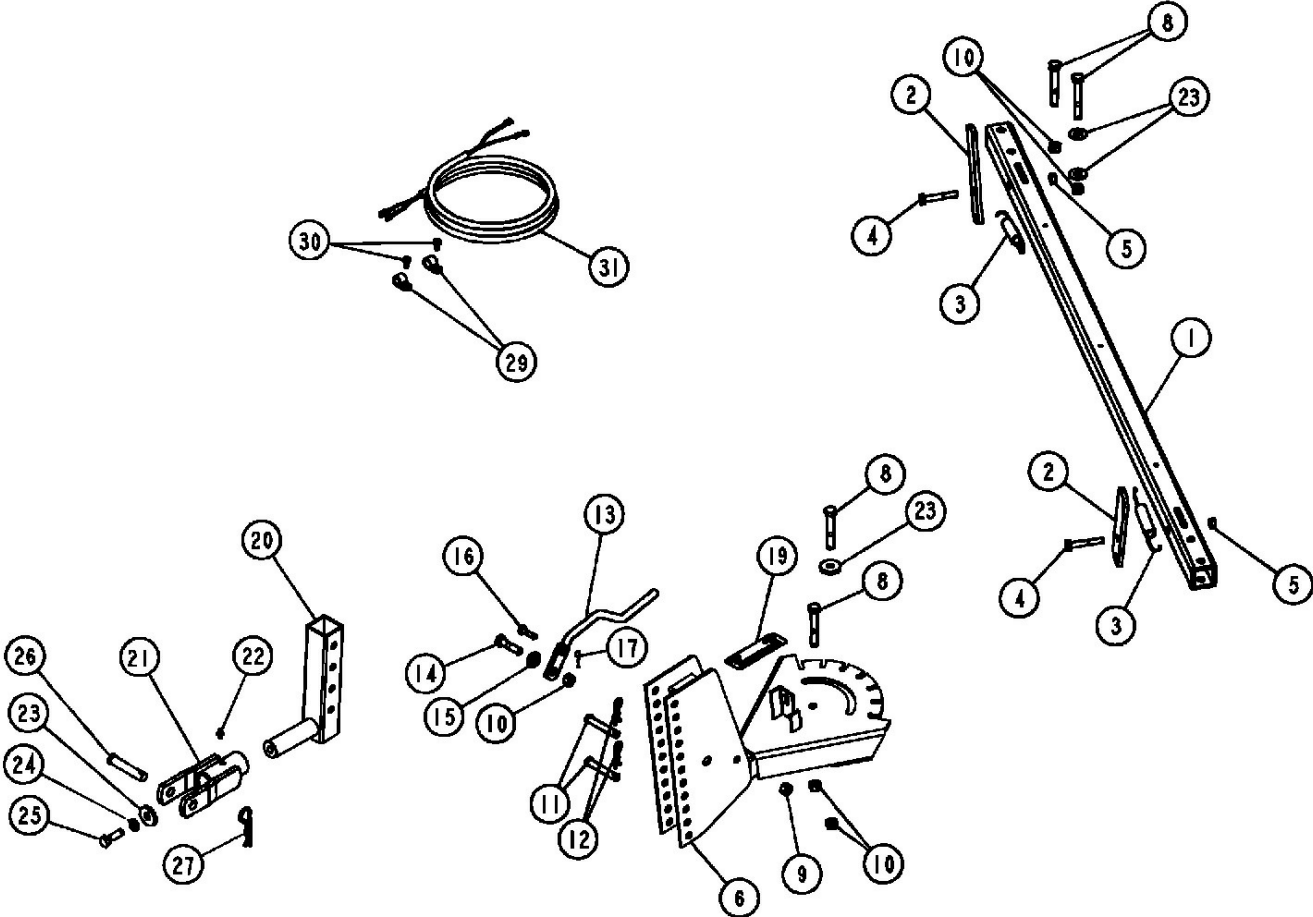

42" ROUGH CUT TRAIL MOWER - MODELS 45-03621 & 45-03622

42" ROUGH CUT TRAILMOWER - MODELS 45-03621 & 45-03622

42" ROUGH CUT TRAILMOWER - MODELS 45-03621 & 45-03622