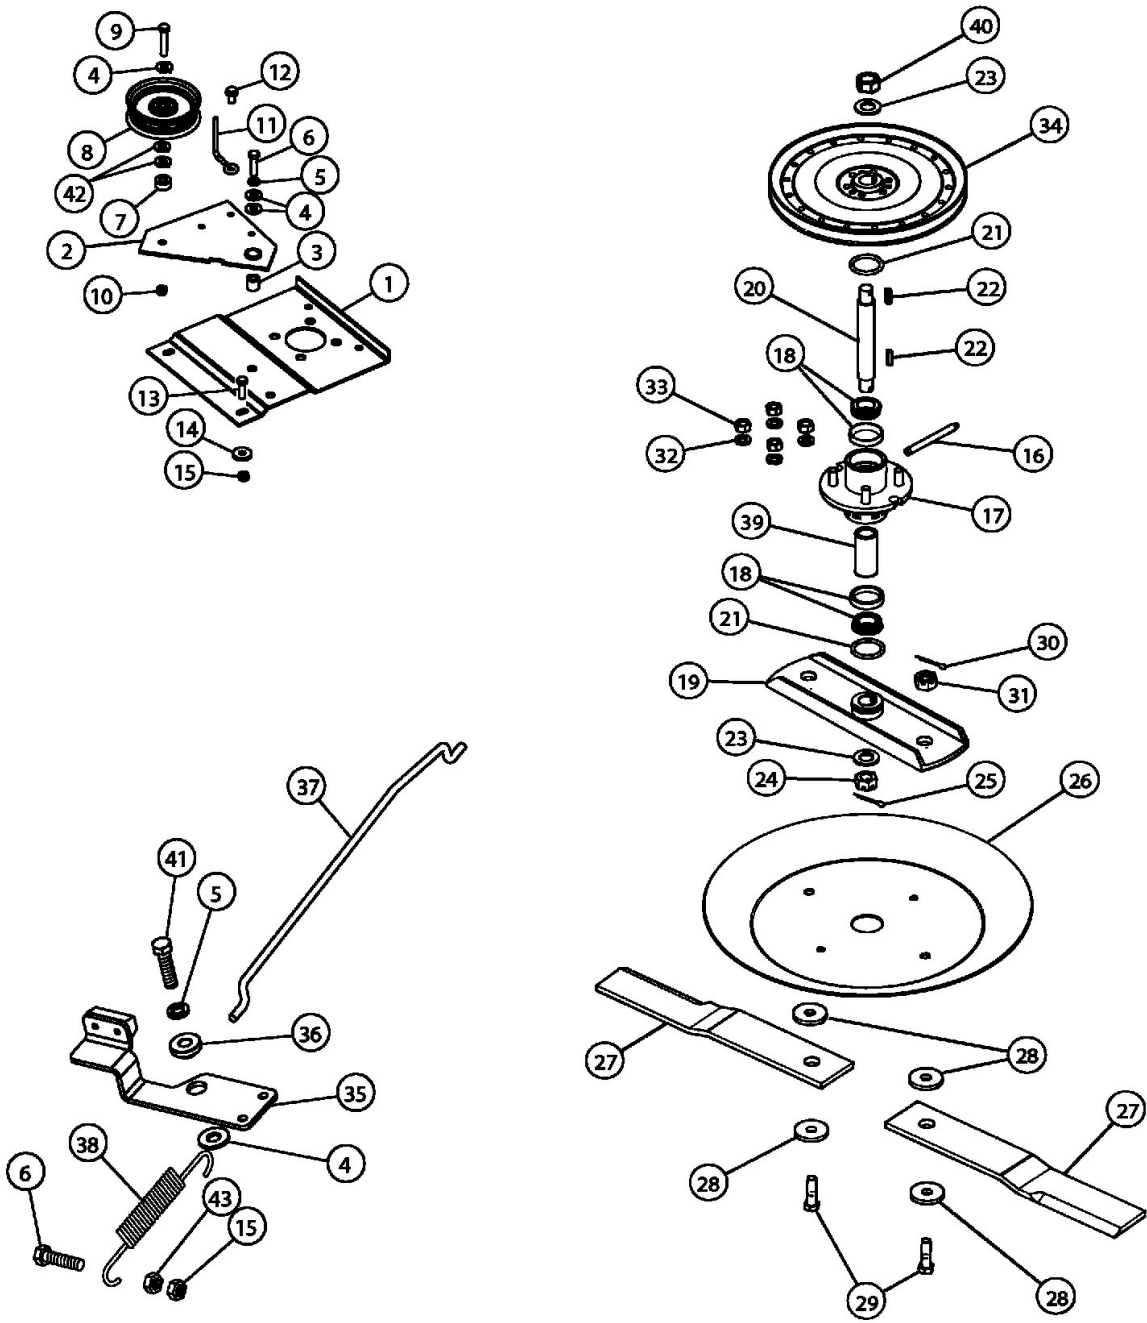

42" ROUGH CUT TRAIL MOWER - MODELS 45-03621 & 45-03622

42" ROUGH CUT TRAILMOWER - MODELS 45-03621 & 45-03622

42" ROUGH CUT TRAILMOWER - MODELS 45-03621 & 45-03622