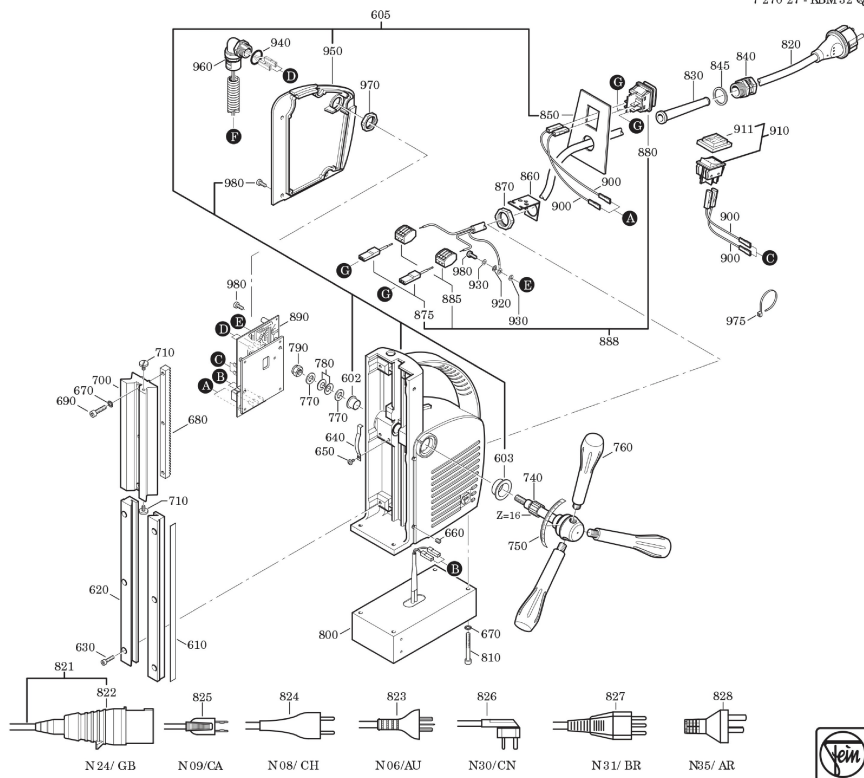

Type: KBM 32 Q (60Hz, 220V)
Part no.: 72702727626

7 270 27 - KBM 32 Q

Type: KBM 32 Q (60Hz, 220V)
Part no.: 72702727626

7 270 27 - KBM 32 Q

Type:
Part no.:

KBM 32 Q (60Hz, 220V)
72702727626

7 270 27 - KBM32 Q