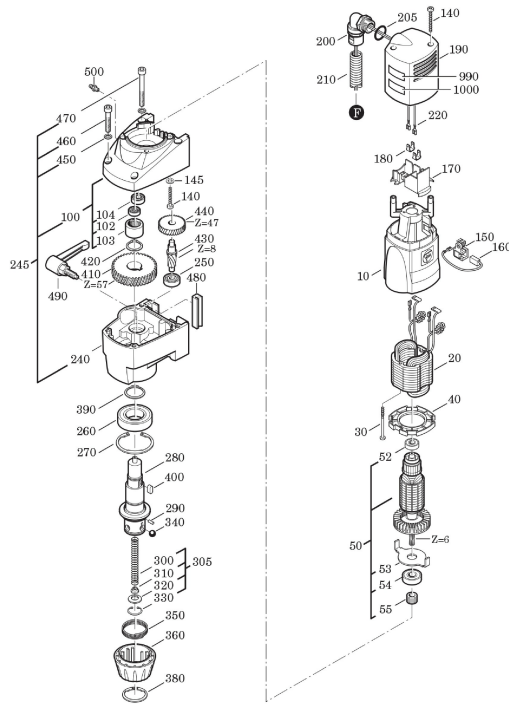

Type: KBM 32 Q (60Hz, 220V)
Part no.: 72702727626

7 270 27 - KBM 32 Q

Type: KBM 32 Q (60Hz, 220V)
Part no.: 72702727626

7 270 27 - KBM 32 Q

Type:
Part no.:

KBM 32 Q (60Hz, 220V)
72702727626

7 270 27 - KBM32 Q