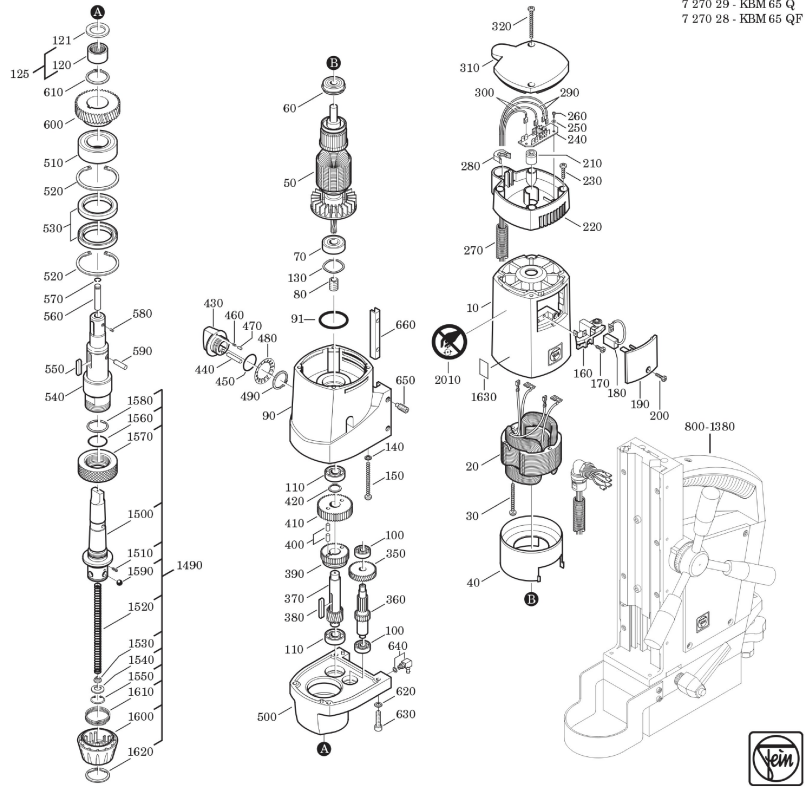

**Type:** KBM 65 Q (50/60Hz, 220/230V)  
**Part no.:** 72702900237

7 270 29 - KBM 65 Q  
 7 270 28 - KBM 65 QF

**Type:** KBM 65 Q (50/60Hz, 220/230V)  
**Part no.:** 72702900237

7 270 29 - KBM 65 Q  
 7 270 28 - KBM 65 QF

**Type:**  
**Part no.:**

KBM 65 Q (50/60Hz, 220/230V)  
72702900237

7 270 29 - KBM 65 Q  
7 270 28 - KBM 65 QF