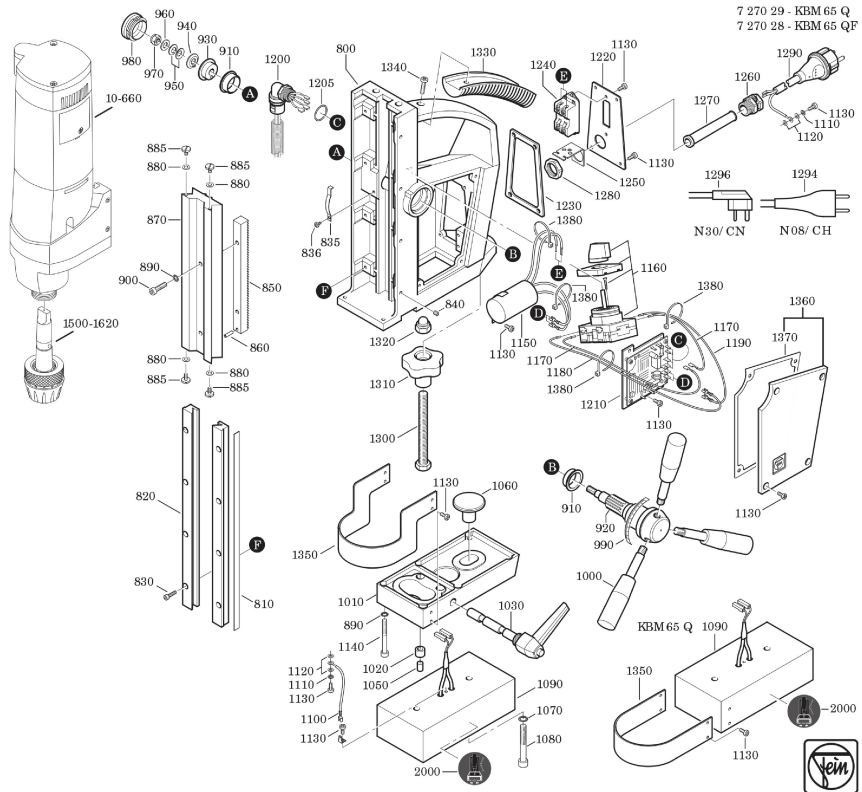

**Type:** KBM 65 Q (50/60Hz, 220/230V)  
**Part no.:** 72702900237

7 270 29 - KBM 65 Q  
 7 270 28 - KBM 65 QF

**Type:** KBM 65 Q (50/60Hz, 220/230V)  
**Part no.:** 72702900237

7 270 29 - KBM 65 Q  
 7 270 28 - KBM 65 QF

**Type:**  
**Part no.:**

KBM 65 Q (50/60Hz, 220/230V)  
72702900237

7 270 29 - KBM 65 Q  
7 270 28 - KBM 65 QF