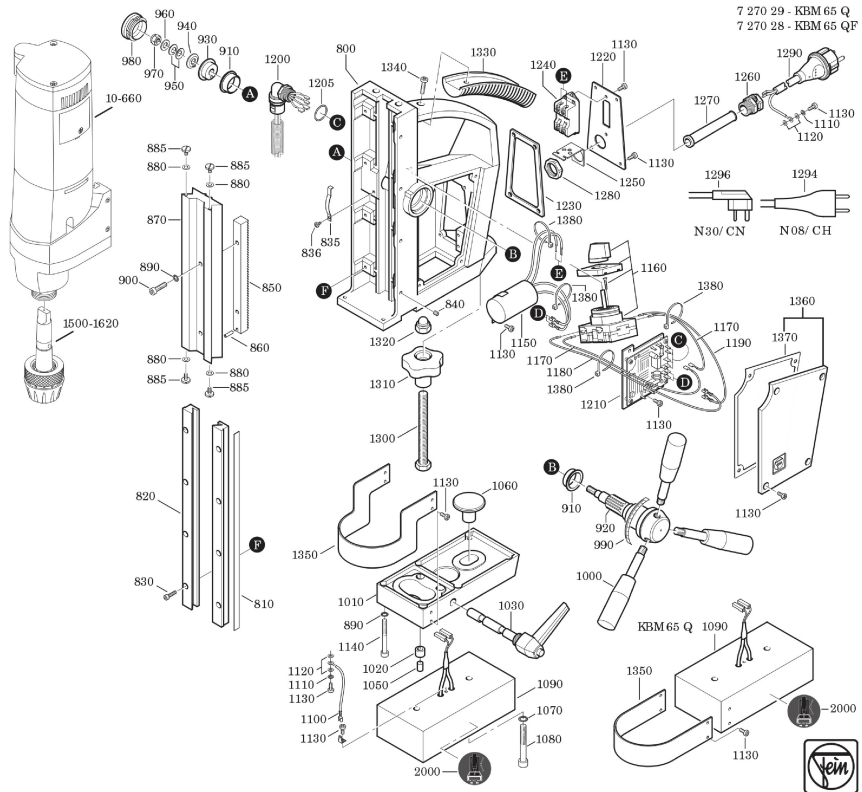

Type: KBM 65 Q (50/60Hz, 220/230V)
Part no.: 72702908230

7 270 29 - KBM 65 Q
 7 270 28 - KBM 65 QF

Type: KBM 65 Q (50/60Hz, 220/230V)
Part no.: 72702908230

7 270 29 - KBM 65 Q
 7 270 28 - KBM 65 QF

Type:
Part no.:

KBM 65 Q (50/60Hz, 220/230V)
72702908230

7 270 29 - KBM 65 Q
7 270 28 - KBM 65 QF