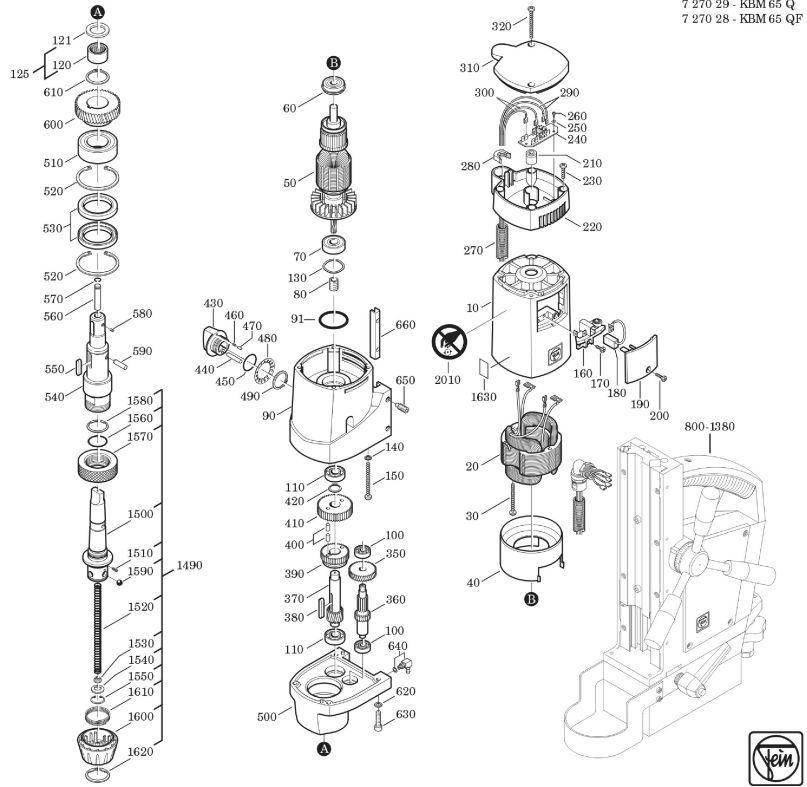

Type: KBM 65 Q (50/60Hz, 220/230V)
Part no.: 72702908230

7 270 29 - KBM 65 Q
 7 270 28 - KBM 65 QF

Type: KBM 65 Q (50/60Hz, 220/230V)
Part no.: 72702908230

7 270 29 - KBM 65 Q
 7 270 28 - KBM 65 QF

Type:
Part no.:

KBM 65 Q (50/60Hz, 220/230V)
72702908230

7 270 29 - KBM 65 Q
7 270 28 - KBM 65 QF