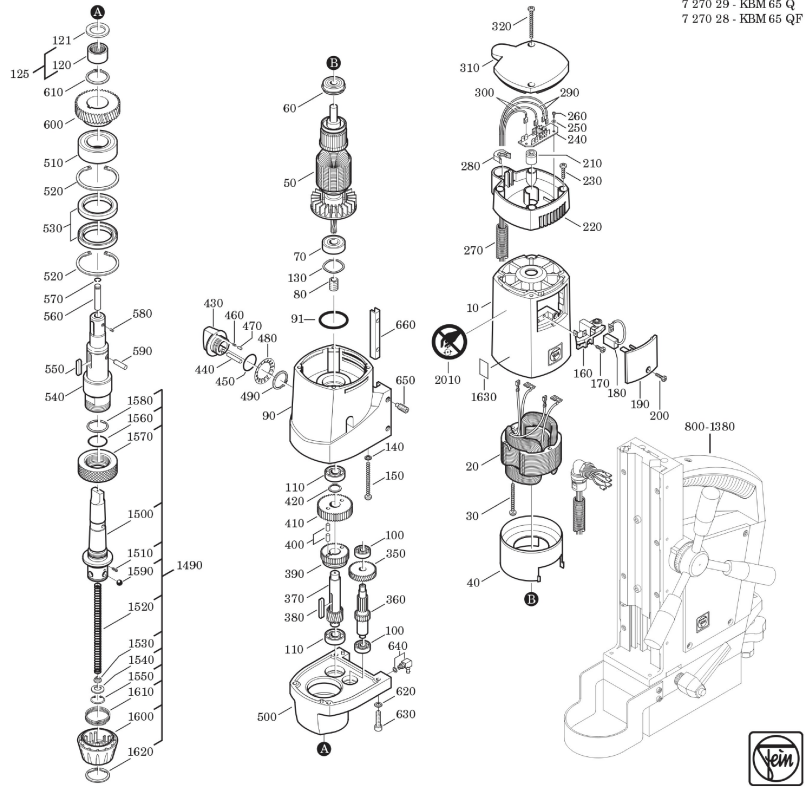

Type:
Part no.:

KBM 65 Q (50/60Hz, 220/230V)
72702930220

7 270 29 - KBM 65 Q
7 270 28 - KBM 65 QF

Type:
Part no.:

KBM 65 Q (50/60Hz, 220/230V)
72702930220

7 270 29 - KBM 65 Q
7 270 28 - KBM 65 QF

Type:
Part no.:

KBM 65 Q (50/60Hz, 220/230V)
72702930220

7 270 29 - KBM 65 Q
7 270 28 - KBM 65 QF