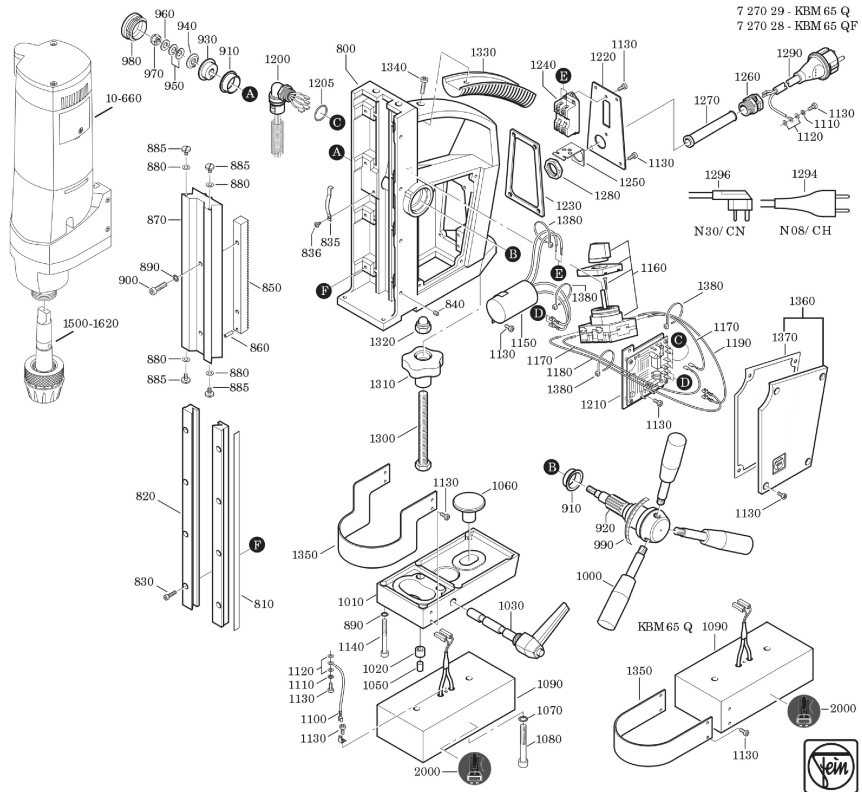

Type:
Part no.:

KBM 65 Q (50/60Hz, 220/230V)
72702930220

7 270 29 - KBM 65 Q
7 270 28 - KBM 65 QF

Type:
Part no.:

KBM 65 Q (50/60Hz, 220/230V)
72702930220

7 270 29 - KBM 65 Q
7 270 28 - KBM 65 QF

Type:
Part no.:

KBM 65 Q (50/60Hz, 220/230V)
72702930220

7 270 29 - KBM 65 Q
7 270 28 - KBM 65 QF