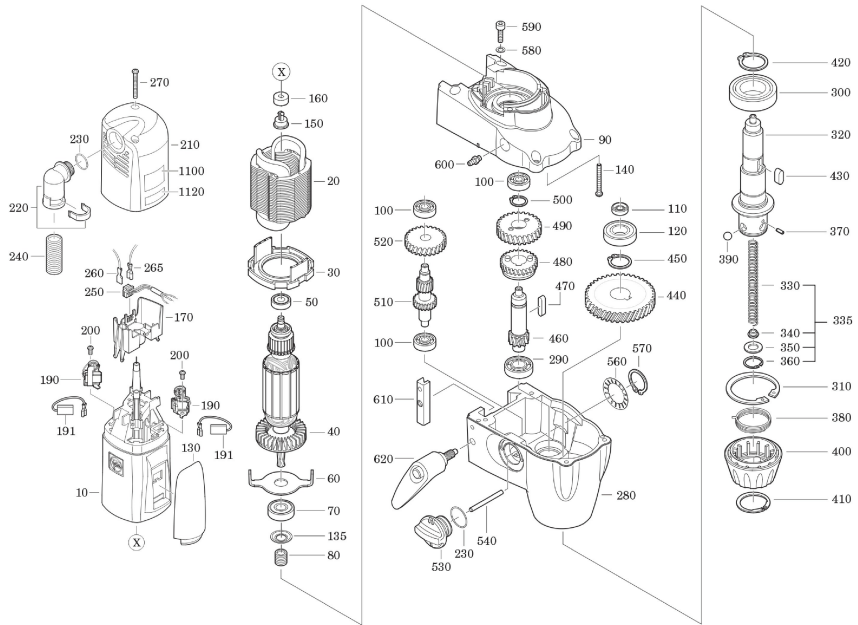

Type: KBM 50 Q (50Hz, 230V)
Part no.: 72703006241

7 270 30 - KBM 50Q

Type: KBM 50 Q (50Hz, 230V)
Part no.: 72703006241

7 270 30 - KBM 50Q

Type:
Part no.:

KBM 50 Q (50Hz, 230V)
72703006241

7 270 30 - KBM 50Q