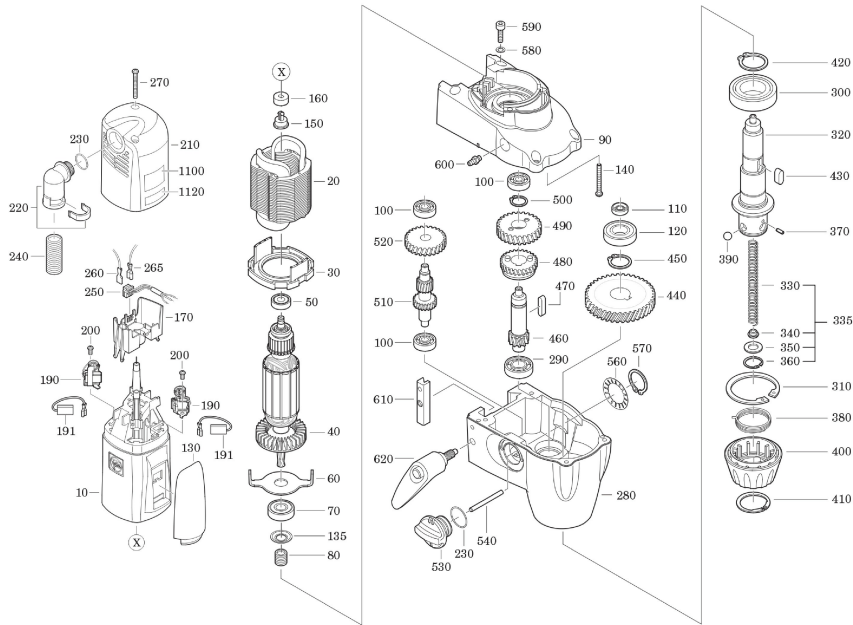

Type:
Part no.:

KBM 50 Q (50/60Hz, 220/230V)
72703008237

7 270 30 - KBM 50Q

Type:
Part no.:

KBM 50 Q (50/60Hz, 220/230V)
72703008237

7 270 30 - KBM 50Q

Type:
Part no.:

KBM 50 Q (50/60Hz, 220/230V)
72703008237

7 270 30 - KBM 50Q