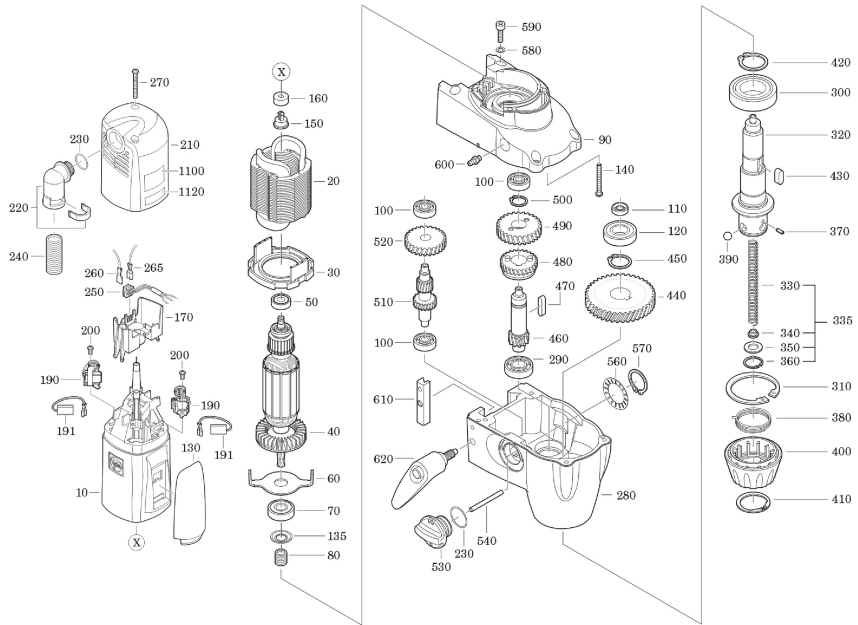

Type:  
Part no.:

KBM 50 Q (60Hz, 120V)  
72703009367

7 270 30 - KBM 50Q

Type:  
Part no.:

KBM 50 Q (60Hz, 120V)  
72703009367

7 270 30 - KBM 50Q

**Type:**  
**Part no.:**

KBM 50 Q (60Hz, 120V)  
72703009367

7 270 30 - KBM 50Q