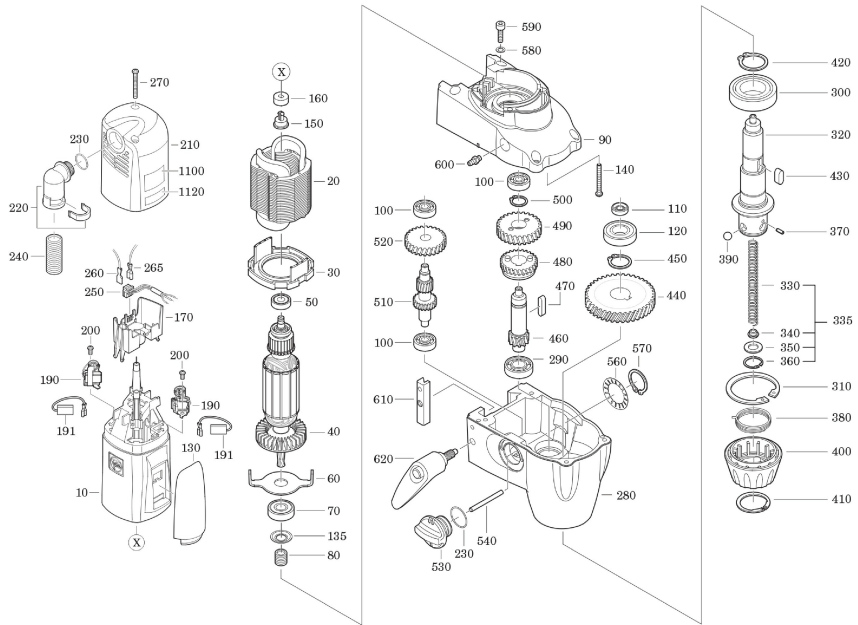

Type:
Part no.:

KBM 50 Q (50Hz, 220V)
72703030230

7 270 30 - KBM 50Q

Type:
Part no.:

KBM 50 Q (50Hz, 220V)
72703030230

7 270 30 - KBM 50Q

Type:
Part no.:

KBM 50 Q (50Hz, 220V)
72703030230

7 270 30 - KBM 50Q