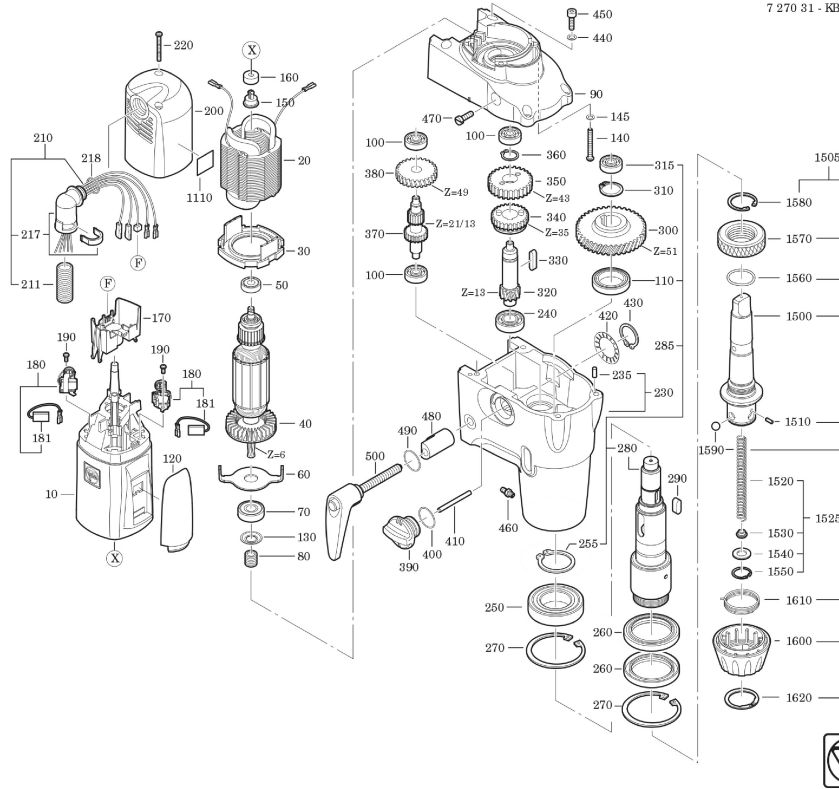

**Type:**  
**Part no.:**

KBM 52 U (50/60Hz, 220/230V)  
72703100233

7 270 31 - KBM 52 U

**Type:**  
**Part no.:**

KBM 52 U (50/60Hz, 220/230V)  
72703100233

7 270 31 - KBM 52 U

**Type:**  
**Part no.:**

KBM 52 U (50/60Hz, 220/230V)  
72703100233

7 270 31 - KBM52 U