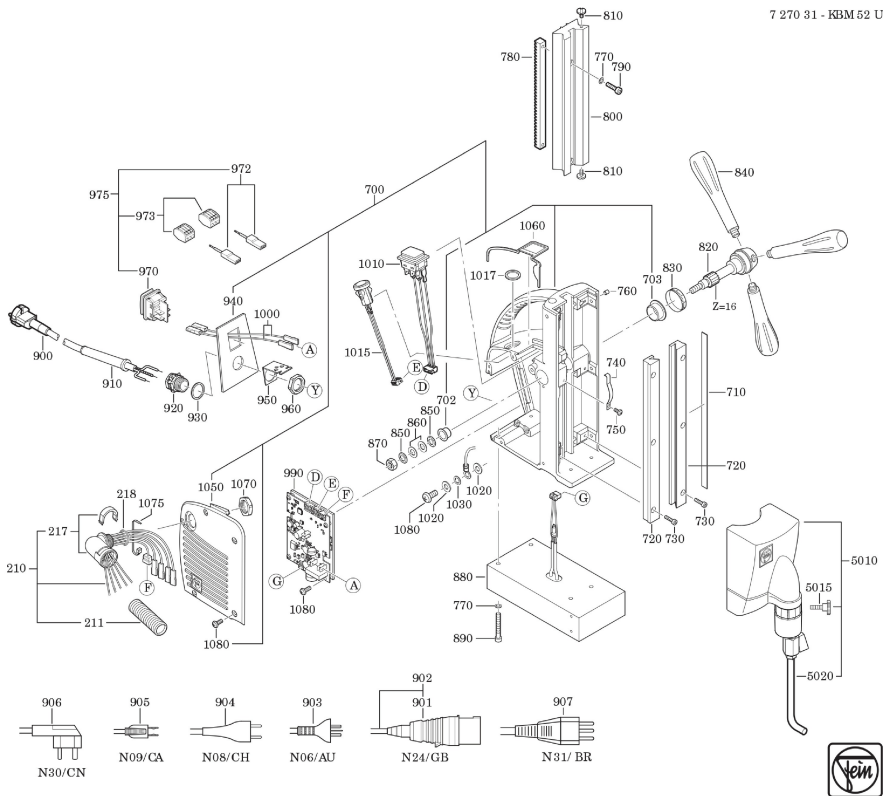

Type:
Part no.:

KBM 52 U (50Hz, 230V)
72703106240

Type:
Part no.:

KBM 52 U (50Hz, 230V)
72703106240

Type:
Part no.:

KBM 52 U (50Hz, 230V)
72703106240

7 270 31 - KBM52 U