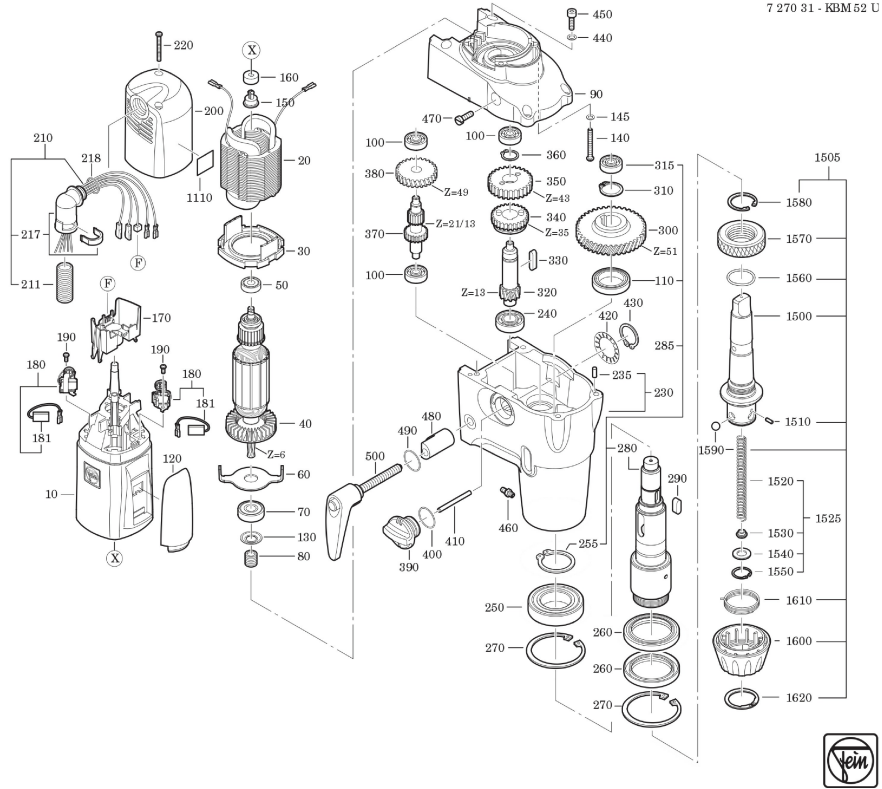

Type:
Part no.:

KBM 52 U (50Hz, 230V)
72703106240

Type:
Part no.:

KBM 52 U (50Hz, 230V)
72703106240

Type:
Part no.:

KBM 52 U (50Hz, 230V)
72703106240

7 270 31 - KBM52 U