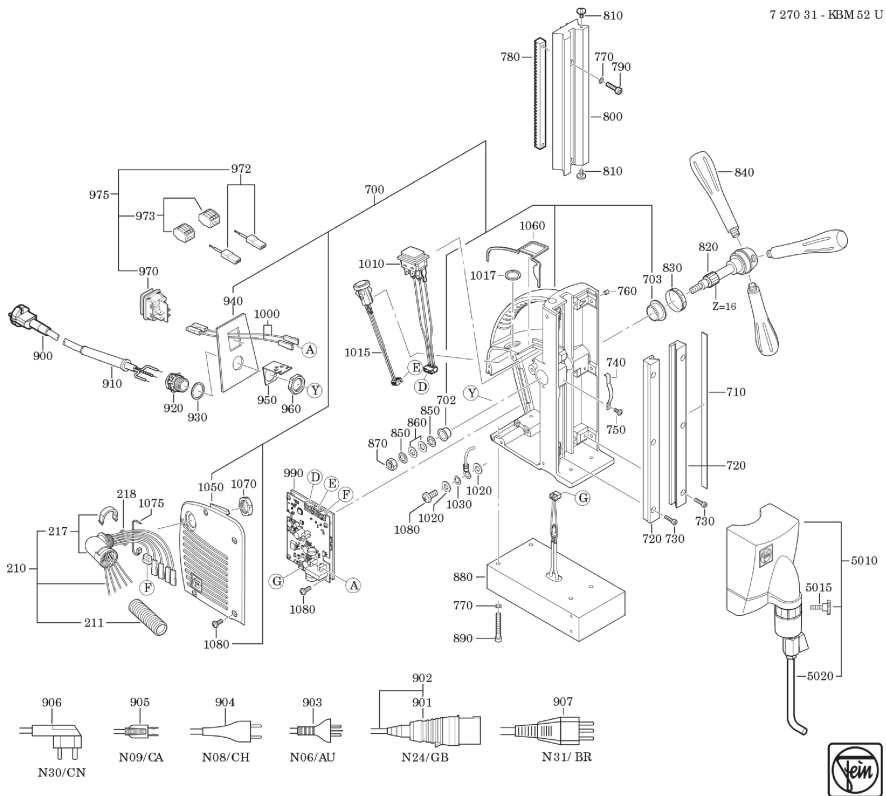

Type:
Part no.:

KBM 52 U (50/60Hz, 220/230V)
72703108230

Type:
Part no.:

KBM 52 U (50/60Hz, 220/230V)
72703108230

Type:
Part no.:

KBM 52 U (50/60Hz, 220/230V)
72703108230

7 270 31 - KBM52 U

M18x6P1,5

Weldon

B16

Weldon Spec