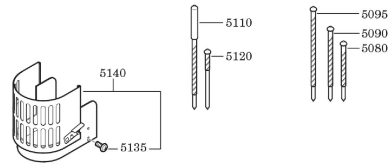

Type:
Part no.:

KBM 52 U (50/60Hz, 220/230V)
72703108230

Type:
Part no.:

KBM 52 U (50/60Hz, 220/230V)
72703108230

Type:
Part no.:

KBM 52 U (50/60Hz, 220/230V)
72703108230

7 270 31 - KBM52 U

M18x6P1,5

Weldon

B16

Weldon Spec