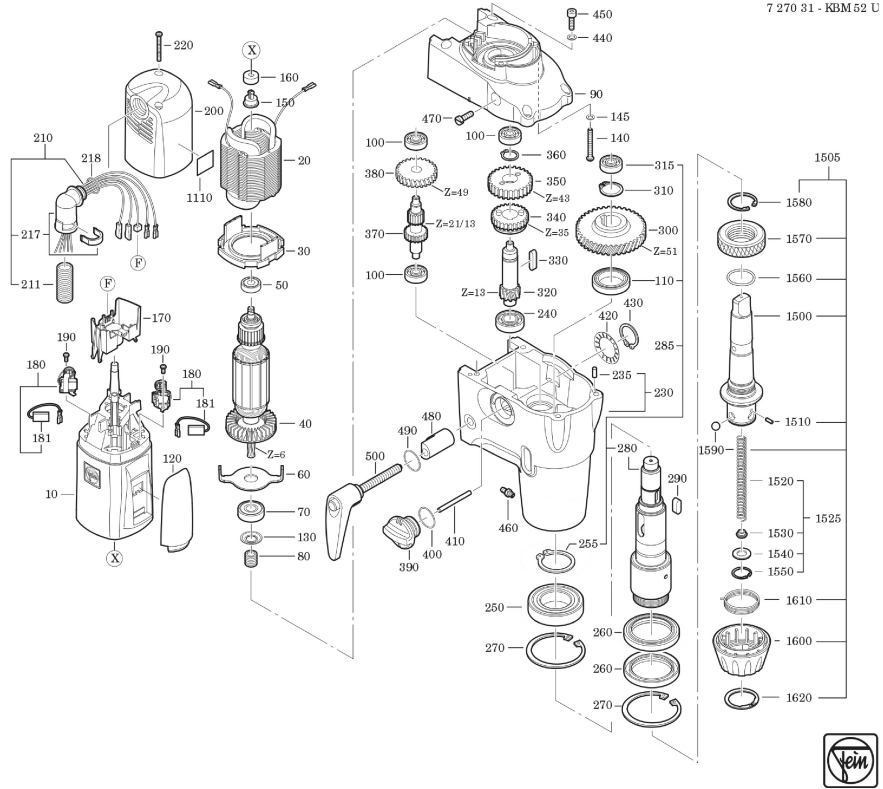

Type:
Part no.:

KBM 52 U (50/60Hz, 220/230V)
72703108230

Type:
Part no.:

KBM 52 U (50/60Hz, 220/230V)
72703108230

Type:
Part no.:

KBM 52 U (50/60Hz, 220/230V)
72703108230

7 270 31 - KBM52 U

M18x6P1,5

Weldon

B16

Weldon Spec