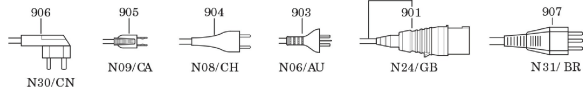

Type:
Part no.:

KBM 52 U (50/60Hz, 220/230V)
72703108230

Type:
Part no.:

KBM 52 U (50/60Hz, 220/230V)
72703108230

Type:
Part no.:

KBM 52 U (50/60Hz, 220/230V)
72703108230

7 270 31 - KBM52 U

M18x6P1,5