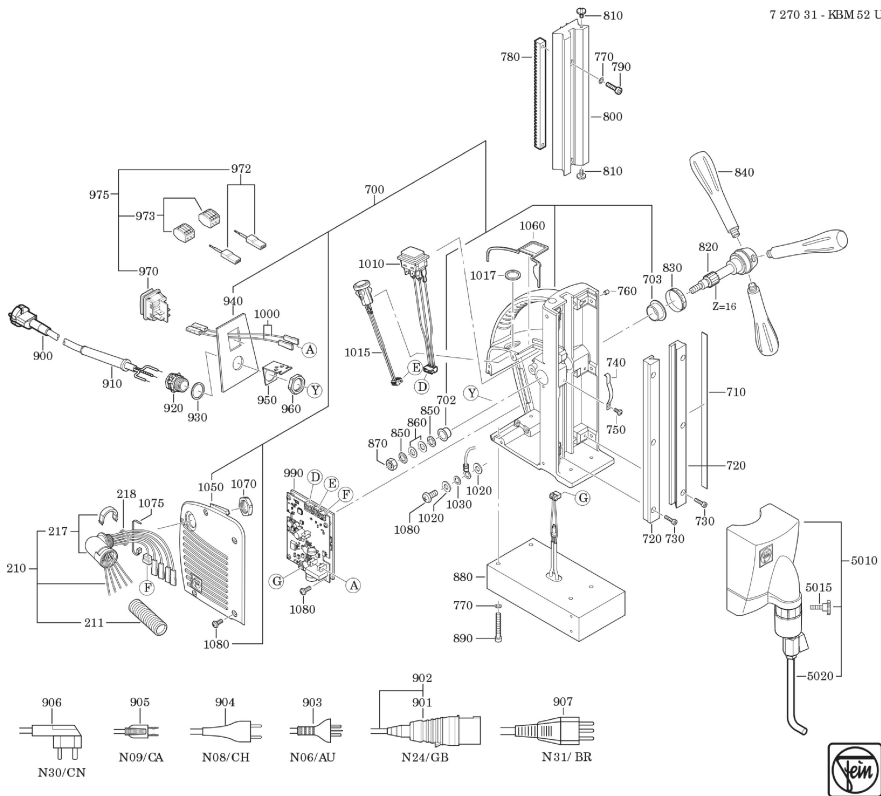

**Type:**  
**Part no.:**

KBM 52 U (60Hz, 120V)  
72703109366

7 270 31 - KBM 52 U

**Type:**  
**Part no.:**

KBM 52 U (60Hz, 120V)  
72703109366

7 270 31 - KBM 52 U

**Type:**  
**Part no.:**

KBM 52 U (60Hz, 120V)  
72703109366

7 270 31 - KBM52 U

M18x6 P1,5

Weldon

B16

Weldon Spec