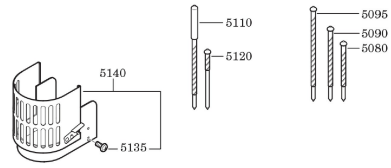

**Type:**  
**Part no.:**

KBM 52 U (60Hz, 120V)  
72703109366

7 270 31 - KBM 52 U

**Type:**  
**Part no.:**

KBM 52 U (60Hz, 120V)  
72703109366

7 270 31 - KBM 52 U

**Type:**  
**Part no.:**

KBM 52 U (60Hz, 120V)  
72703109366

7 270 31 - KBM52 U

M18x6 P1,5

Weldon

B16

Weldon Spec