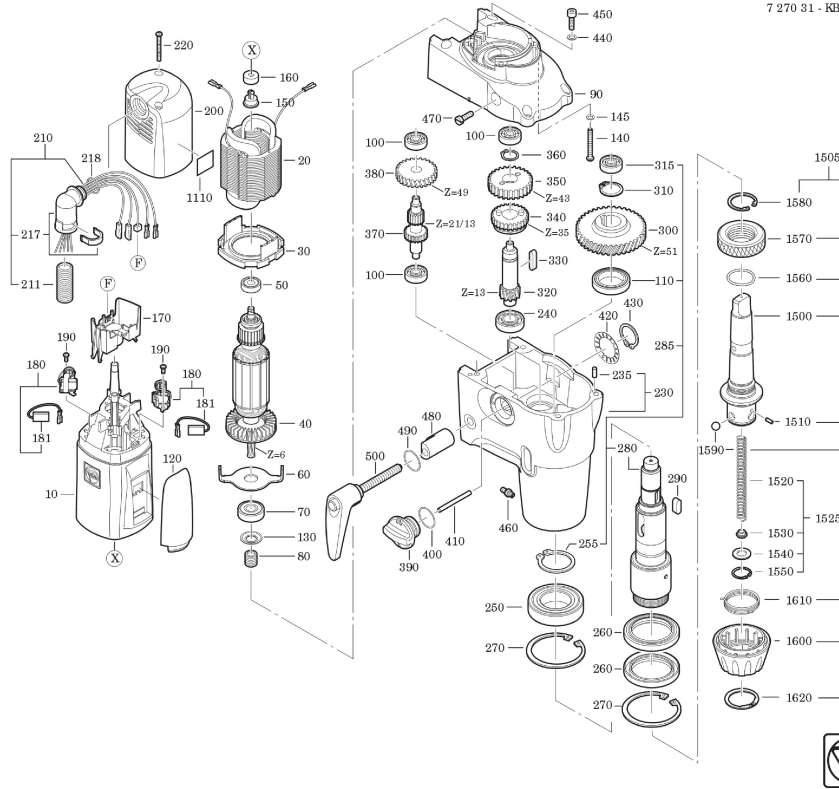

**Type:**  
**Part no.:**

KBM 52 U (60Hz, 120V)  
72703109366

7 270 31 - KBM 52 U

**Type:**  
**Part no.:**

KBM 52 U (60Hz, 120V)  
72703109366

7 270 31 - KBM 52 U

**Type:**  
**Part no.:**

KBM 52 U (60Hz, 120V)  
72703109366

7 270 31 - KBM52 U

M18x6 P1,5

Weldon

B16

Weldon Spec