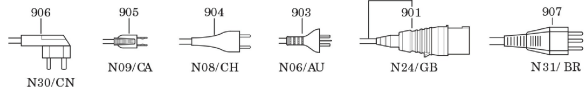

**Type:**  
**Part no.:**

KBM 52 U (60Hz, 120V)  
72703109366

7 270 31 - KBM 52 U

**Type:**  
**Part no.:**

KBM 52 U (60Hz, 120V)  
72703109366

7 270 31 - KBM 52 U

**Type:**  
**Part no.:**

KBM 52 U (60Hz, 120V)  
72703109366

7 270 31 - KBM52 U

M18x6 P1,5

Weldon

B16

Weldon Spec