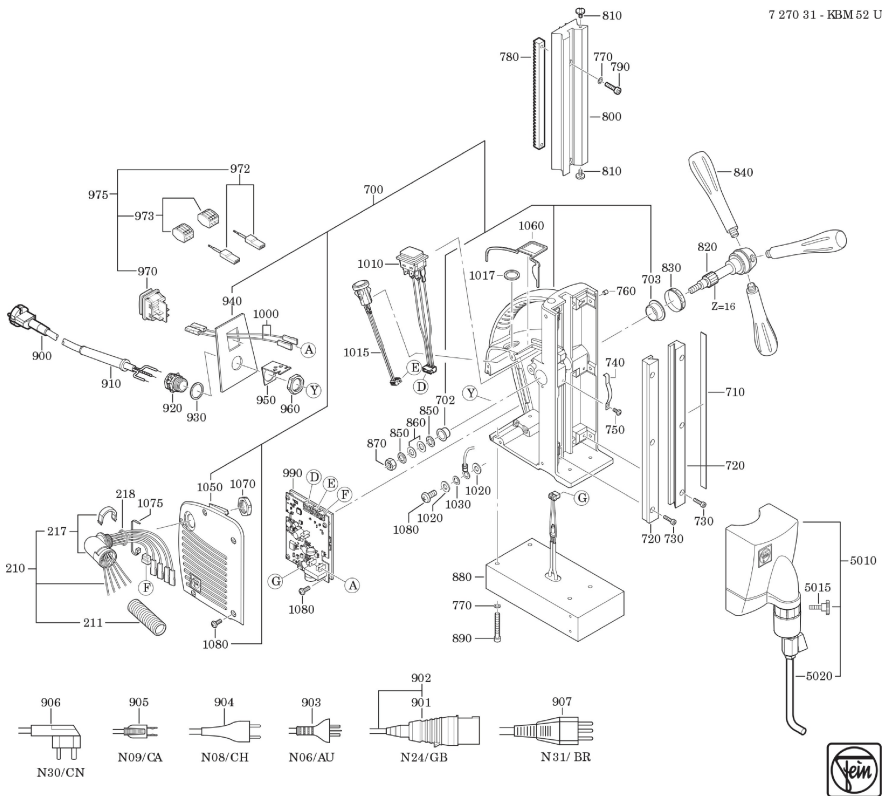

Type: KBM 52 U (50/60Hz, 220/230V)
 Part no.: 72703111230

Type: KBM 52 U (50/60Hz, 220/230V)
 Part no.: 72703111230

Type:
Part no.:

KBM 52 U (50/60Hz, 220/230V)
72703111230

7 270 31 - KBM52 U