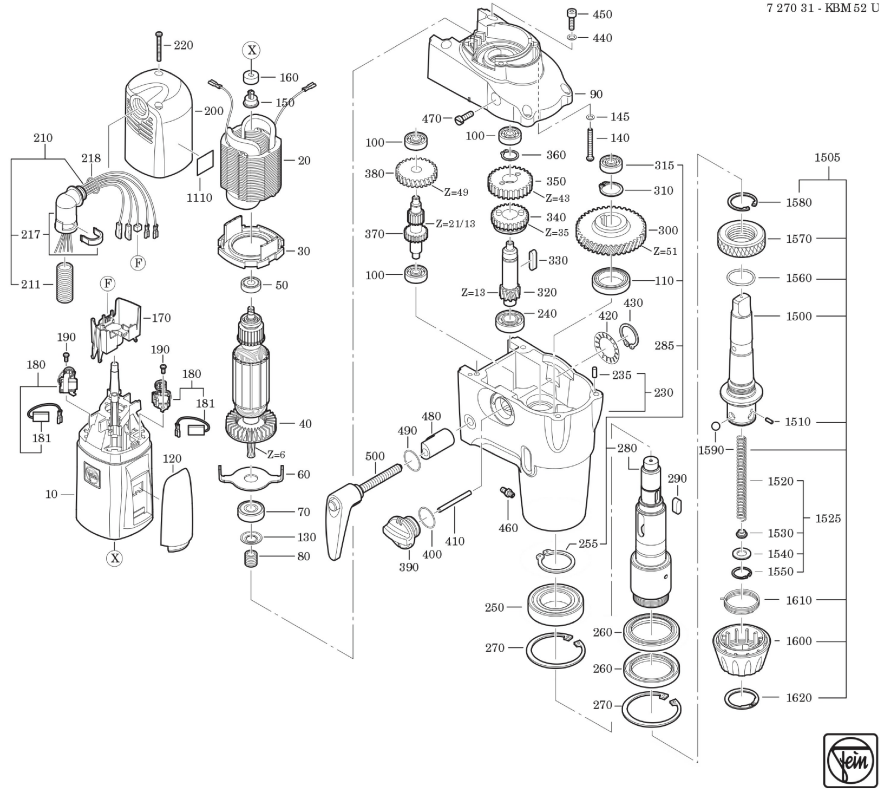

Type: KBM 52 U (50/60Hz, 220/230V)
 Part no.: 72703111230

Type: KBM 52 U (50/60Hz, 220/230V)
 Part no.: 72703111230

Type:
Part no.:

KBM 52 U (50/60Hz, 220/230V)
72703111230

7 270 31 - KBM52 U