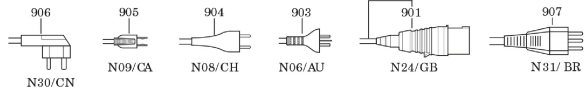

Type: KBM 52 U (50/60Hz, 220/230V)
 Part no.: 72703111230

Type: KBM 52 U (50/60Hz, 220/230V)
 Part no.: 72703111230

Type:
Part no.:

KBM 52 U (50/60Hz, 220/230V)
72703111230

7 270 31 - KBM52 U