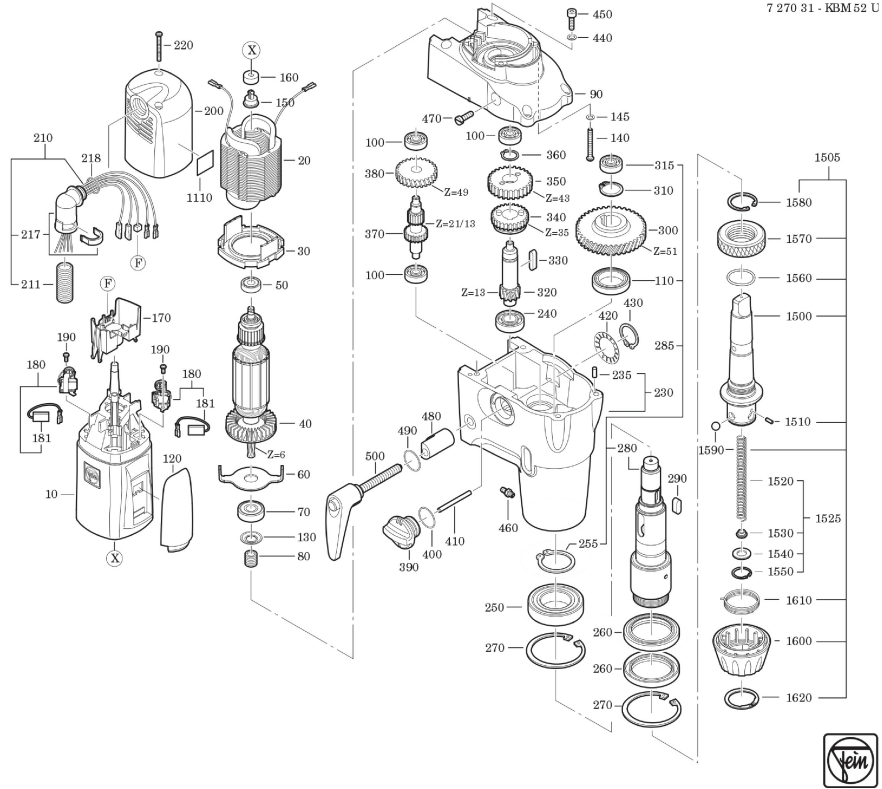

Type:  
Part no.:

KBM 52 U (60Hz, 220V)  
72703127620

Type:  
Part no.:

KBM 52 U (60Hz, 220V)  
72703127620

**Type:**  
**Part no.:**

KBM 52 U (60Hz, 220V)  
72703127620

7 270 31 - KBM52 U