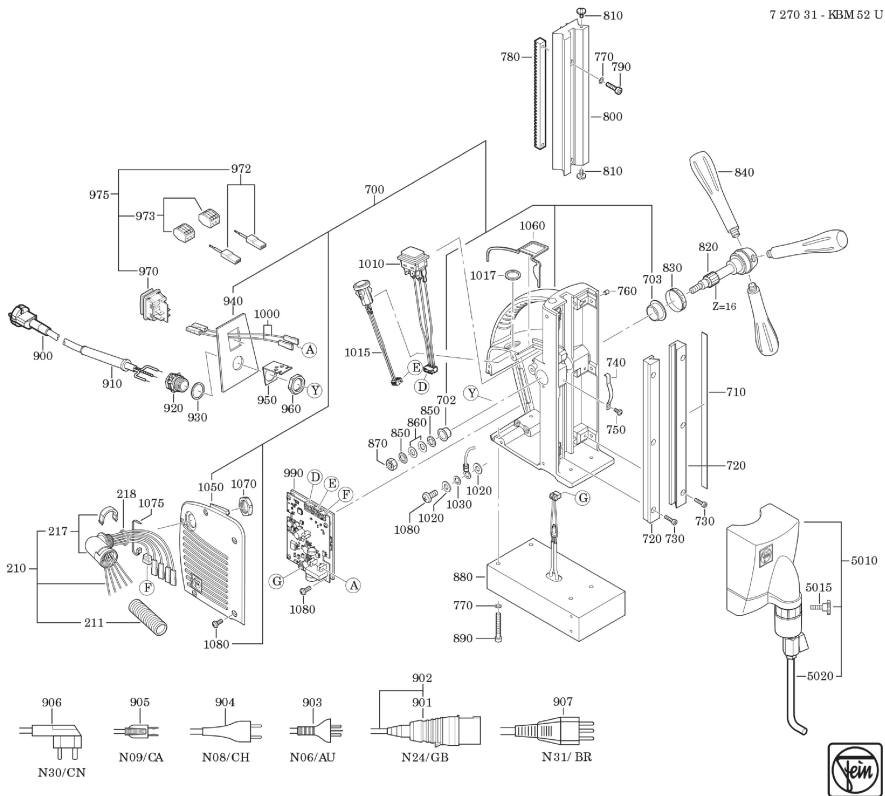

Type:  
Part no.:

KBM 52 U (60Hz, 220V)  
72703127620

Type:  
Part no.:

KBM 52 U (60Hz, 220V)  
72703127620

**Type:**  
**Part no.:**

KBM 52 U (60Hz, 220V)  
72703127620

7 270 31 - KBM52 U