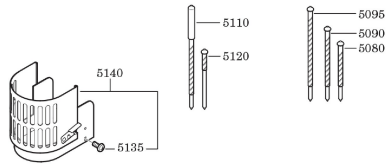

Type:  
Part no.:

KBM 52 U (50/60Hz, 220/230V)  
72703130230

Type:  
Part no.:

KBM 52 U (50/60Hz, 220/230V)  
72703130230

**Type:**  
**Part no.:**

KBM 52 U (50/60Hz, 220/230V)  
72703130230

7 270 31 - KBM52 U

M18x6P1,5

Weldon

B16

Weldon Spec