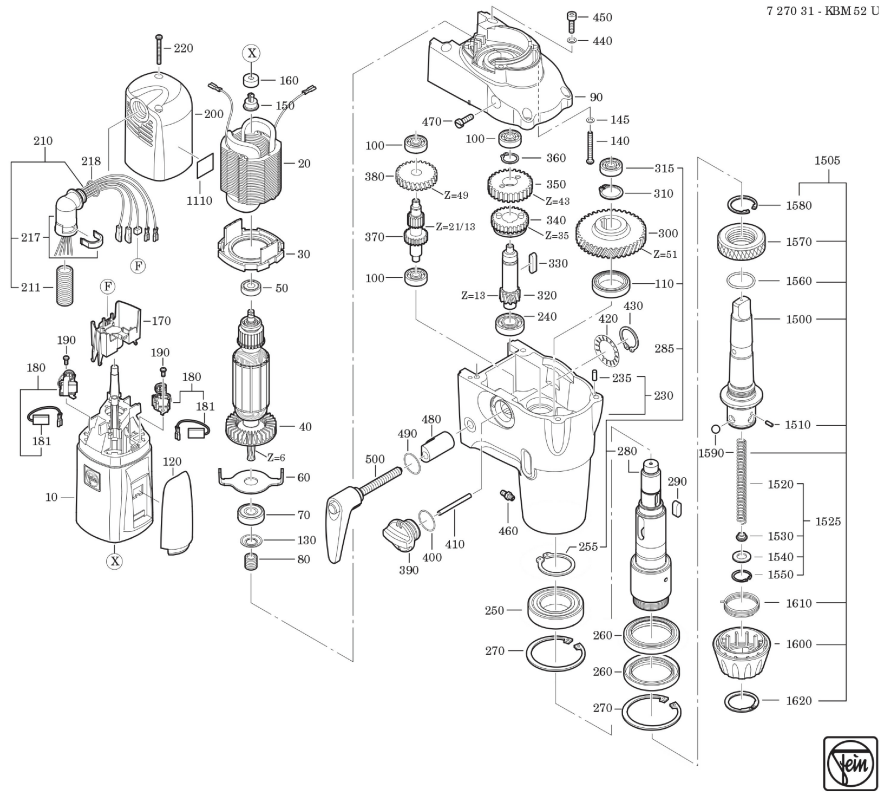

Type:  
Part no.:

KBM 52 U (50/60Hz, 220/230V)  
72703130230

Type:  
Part no.:

KBM 52 U (50/60Hz, 220/230V)  
72703130230

**Type:**  
**Part no.:**

KBM 52 U (50/60Hz, 220/230V)  
72703130230

7 270 31 - KBM52 U

M18x6P1,5

Weldon

B16

Weldon Spec