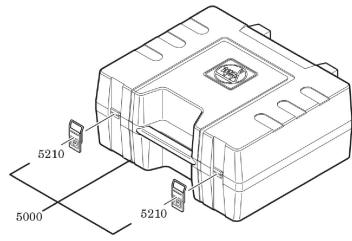

Type:  
Part no.:

KBM 52 U (50/60Hz, 220/230V)  
72703130230

Type:  
Part no.:

KBM 52 U (50/60Hz, 220/230V)  
72703130230

**Type:**  
**Part no.:**

KBM 52 U (50/60Hz, 220/230V)  
72703130230

7 270 31 - KBM52 U

M18x6P1,5

Weldon

B16

Weldon Spec