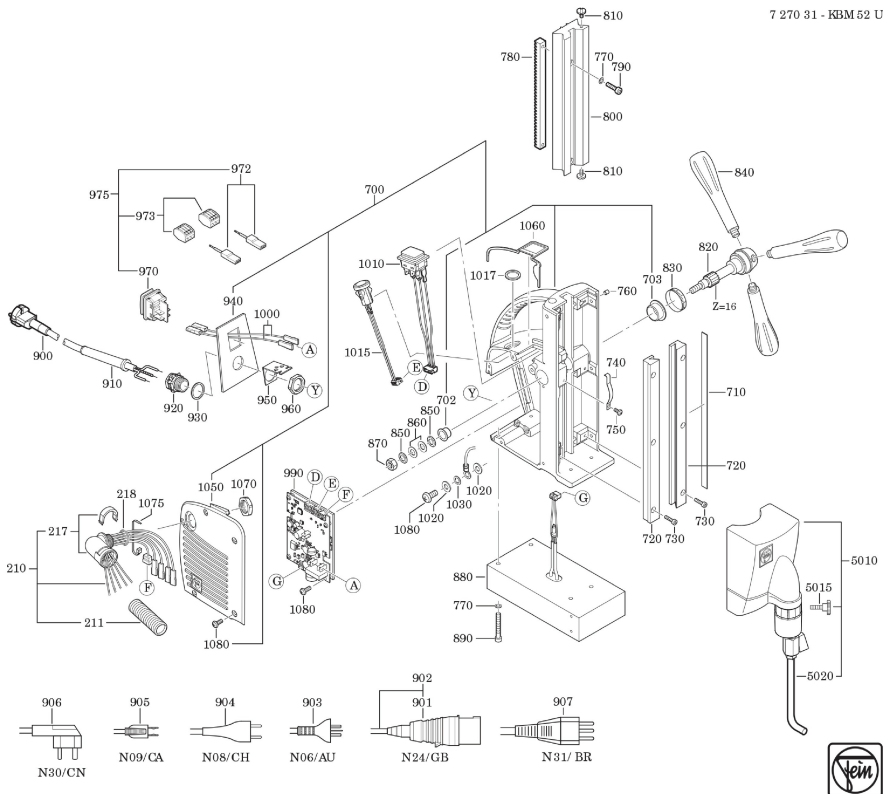

Type:  
Part no.:

KBM 52 U (50/60Hz, 220/230V)  
72703130230

Type:  
Part no.:

KBM 52 U (50/60Hz, 220/230V)  
72703130230

**Type:**  
**Part no.:**

KBM 52 U (50/60Hz, 220/230V)  
72703130230

7 270 31 - KBM52 U

M18x6P1,5

Weldon

B16

Weldon Spec