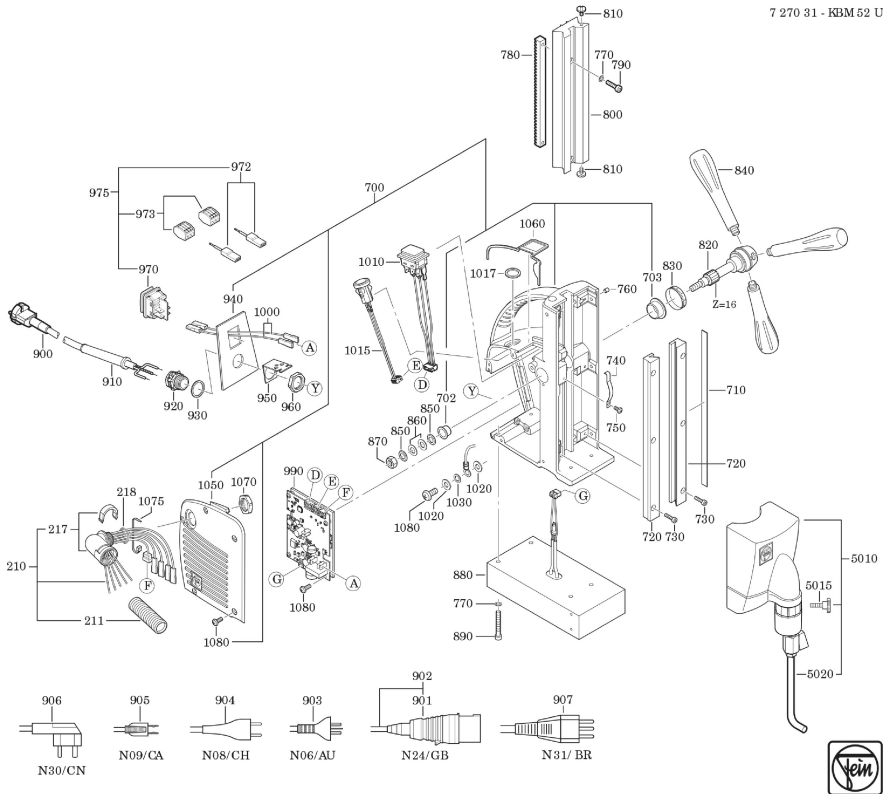

Type:
Part no.:

KBM 52 U (50/60Hz, 220/230V)
72703131620

Type:
Part no.:

KBM 52 U (50/60Hz, 220/230V)
72703131620

Type:
Part no.:

KBM 52 U (50/60Hz, 220/230V)
72703131620

7 270 31 - KBM52 U