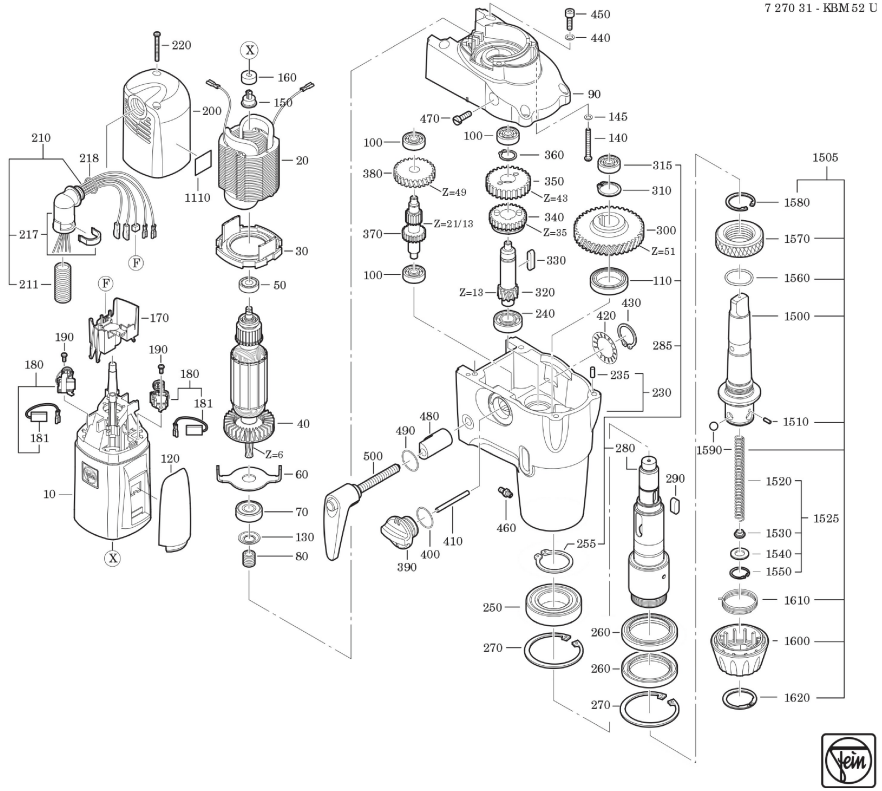

Type:
Part no.:

KBM 52 U (50/60Hz, 220/230V)
72703131620

Type:
Part no.:

KBM 52 U (50/60Hz, 220/230V)
72703131620

Type:
Part no.:

KBM 52 U (50/60Hz, 220/230V)
72703131620

7 270 31 - KBM52 U