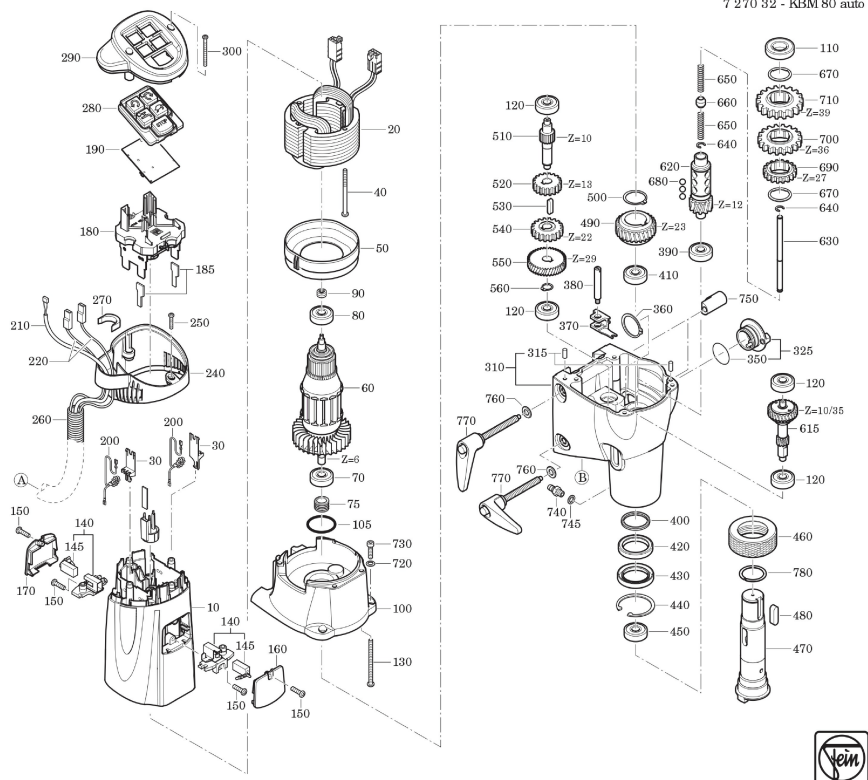

Type:
Part no.:

KBM 80 auto (50/60Hz, 220/230V)
72703200230

Type:
Part no.:

KBM 80 auto (50/60Hz, 220/230V)
72703200230