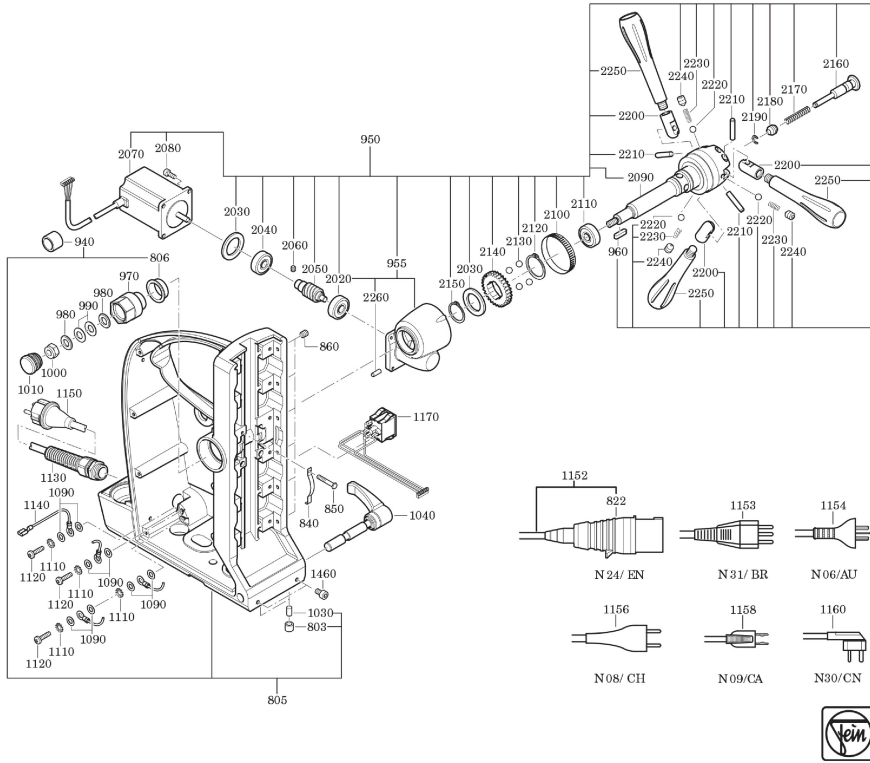

Type: KBM 80 auto (50/60Hz, 110/120V)
Part no.: 72703224110

Type: KBM 80 auto (50/60Hz, 110/120V)
Part no.: 72703224110

Type: KBM 80 auto (50/60Hz, 110/120V)
Part no.: 72703224110

7 270 32 - KBM 80 auto

Type: KBM 80 auto (50/60Hz, 110/120V)
Part no.: 72703224110