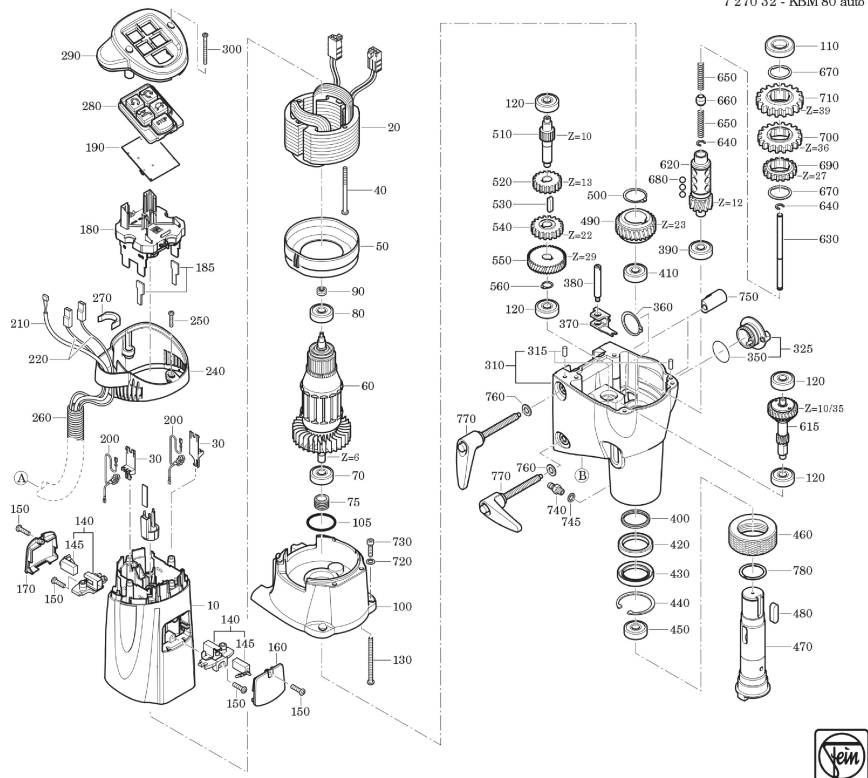

Type: KBM 80 auto (50/60Hz, 110/120V)
Part no.: 72703224110

Type: KBM 80 auto (50/60Hz, 110/120V)
Part no.: 72703224110

Type: KBM 80 auto (50/60Hz, 110/120V)
Part no.: 72703224110

7 270 32 - KBM 80 auto

Type: KBM 80 auto (50/60Hz, 110/120V)
Part no.: 72703224110

7 270 32 - KBM 80 auto