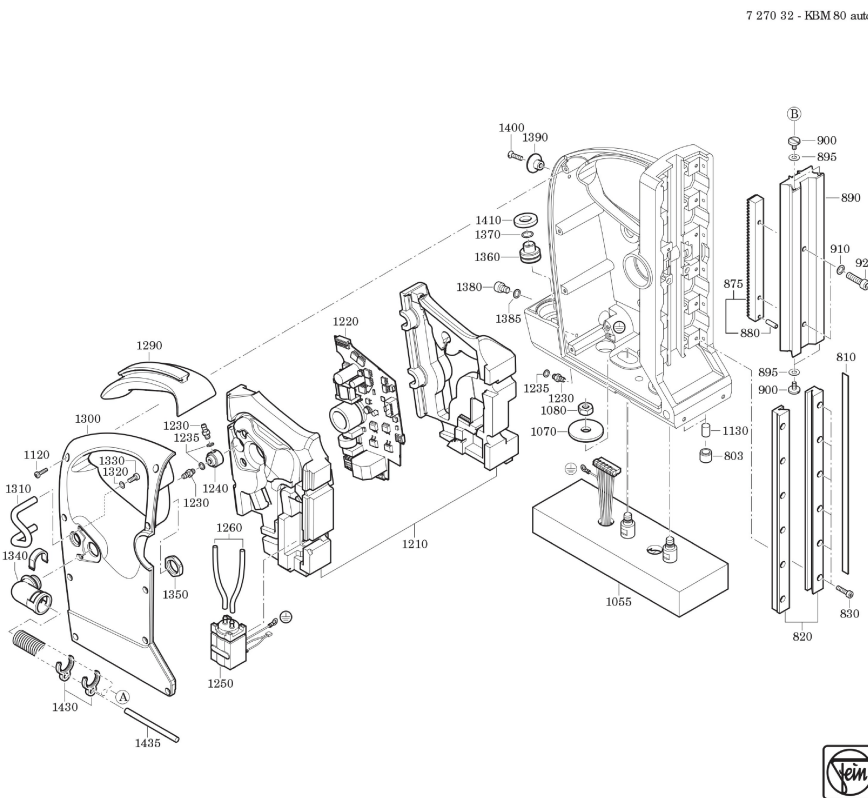

Type: KBM 80 auto (50/60Hz, 110/120V)
Part no.: 72703224110

Type: KBM 80 auto (50/60Hz, 110/120V)
Part no.: 72703224110

Type: KBM 80 auto (50/60Hz, 110/120V)
Part no.: 72703224110

7 270 32 - KBM 80 auto

Type: KBM 80 auto (50/60Hz, 110/120V)
Part no.: 72703224110