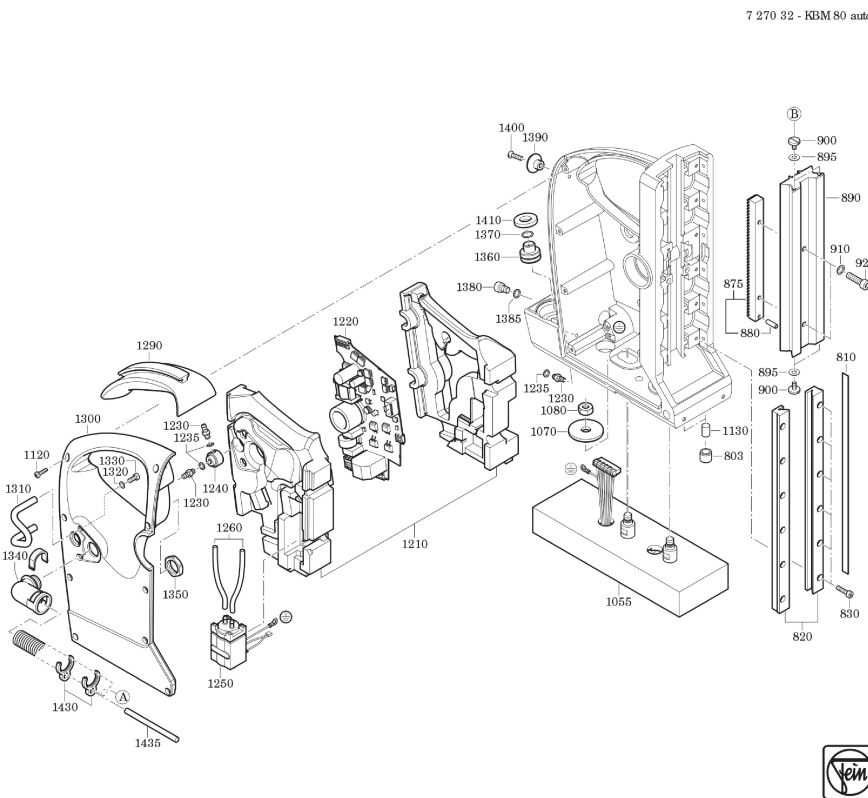

Type:  
Part no.:

KBM 80 auto (50/60Hz, 220/230V)  
72703230220

Type:  
Part no.:

KBM 80 auto (50/60Hz, 220/230V)  
72703230220

**Type:** KBM 80 auto (50/60Hz, 220/230V)  
**Part no.:** 72703230220

7 270 32 - KBM 80 auto

**Type:** KBM 80 auto (50/60Hz, 220/230V)  
**Part no.:** 72703230220

7 270 32 - KBM 80 auto