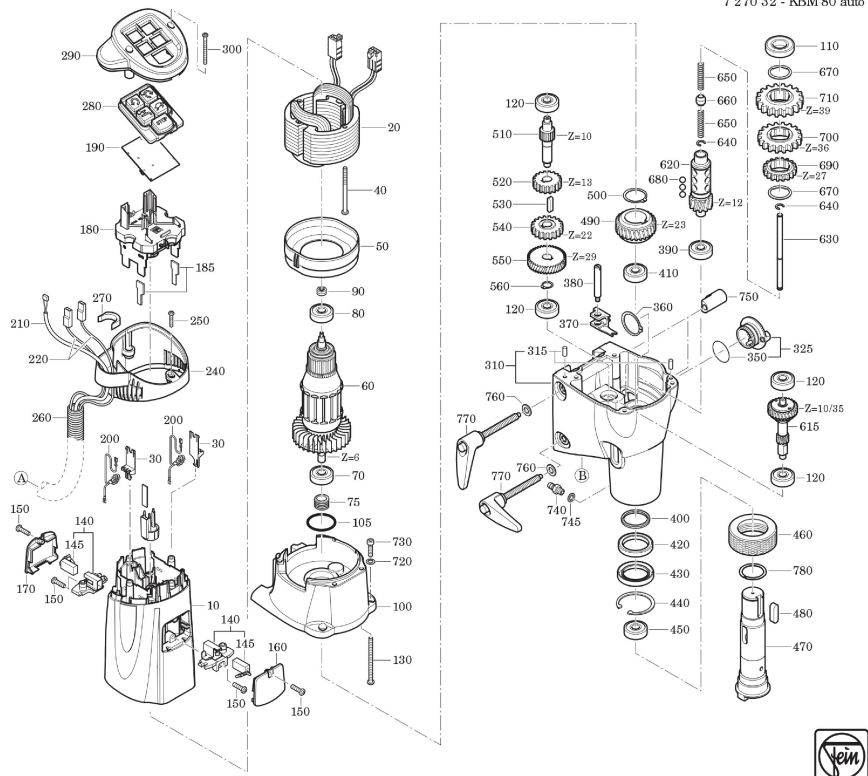

Type:  
Part no.:

KBM 80 auto (50/60Hz, 220/230V)  
72703230220

Type:  
Part no.:

KBM 80 auto (50/60Hz, 220/230V)  
72703230220

**Type:** KBM 80 auto (50/60Hz, 220/230V)  
**Part no.:** 72703230220

7 270 32 - KBM 80 auto

**Type:** KBM 80 auto (50/60Hz, 220/230V)  
**Part no.:** 72703230220

7 270 32 - KBM 80 auto