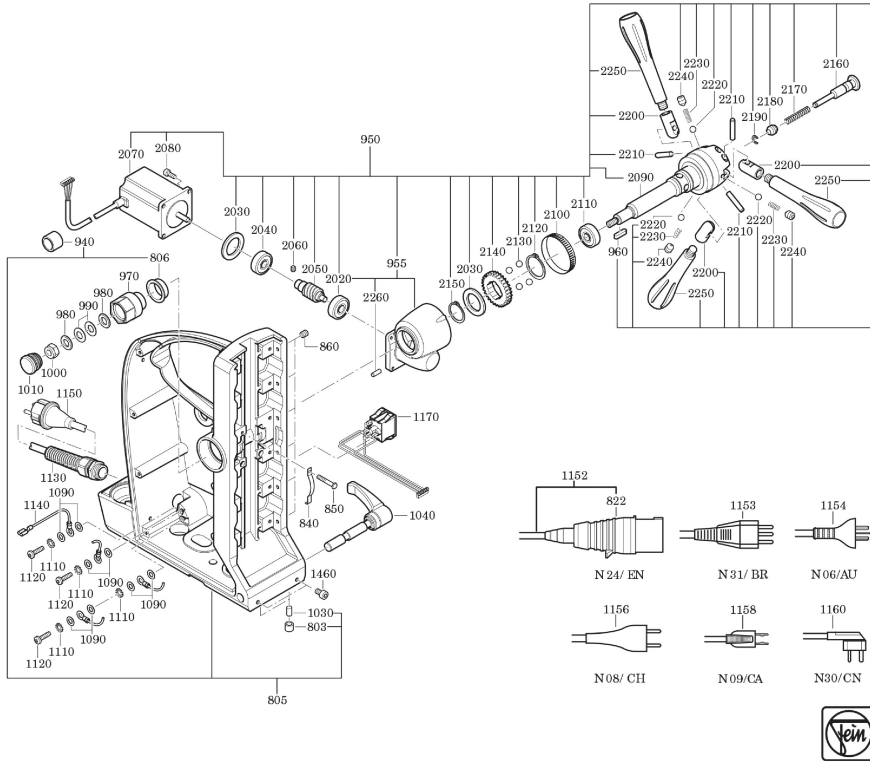

Type:  
Part no.:

KBM 80 auto (50/60Hz, 220/230V)  
72703230220

Type:  
Part no.:

KBM 80 auto (50/60Hz, 220/230V)  
72703230220

**Type:** KBM 80 auto (50/60Hz, 220/230V)  
**Part no.:** 72703230220

7 270 32 - KBM 80 auto

**Type:** KBM 80 auto (50/60Hz, 220/230V)  
**Part no.:** 72703230220

7 270 32 - KBM 80 auto