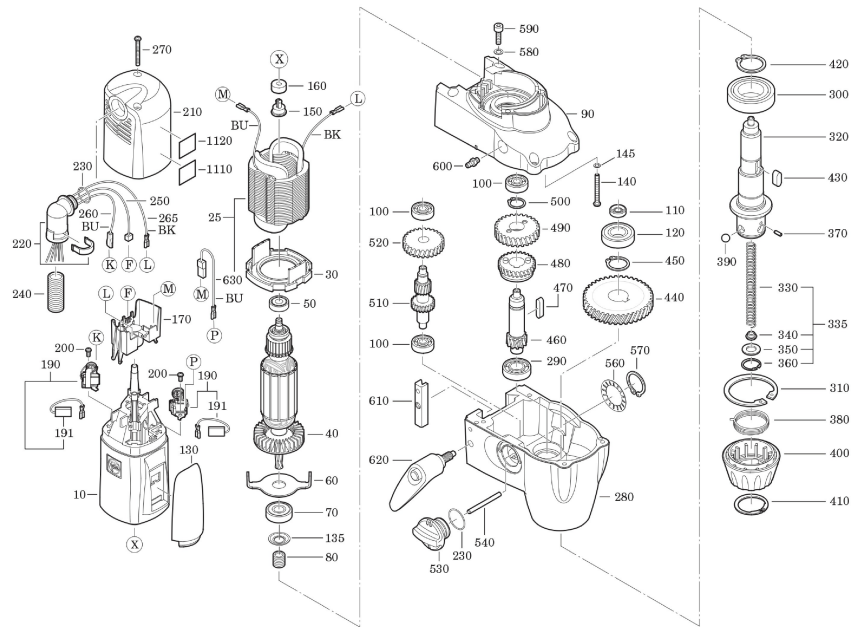

Type: KBM 50 QX (50/60Hz, 220/230V)
Part no.: 72703300234

7 270 33 - KBM 50 QX

Type: KBM 50 QX (50/60Hz, 220/230V)
Part no.: 72703300234

7 270 33 - KBM 50 QX

Type:
Part no.:

KBM 50 QX (50/60Hz, 220/230V)
72703300234

7 270 33 - KBM50QX