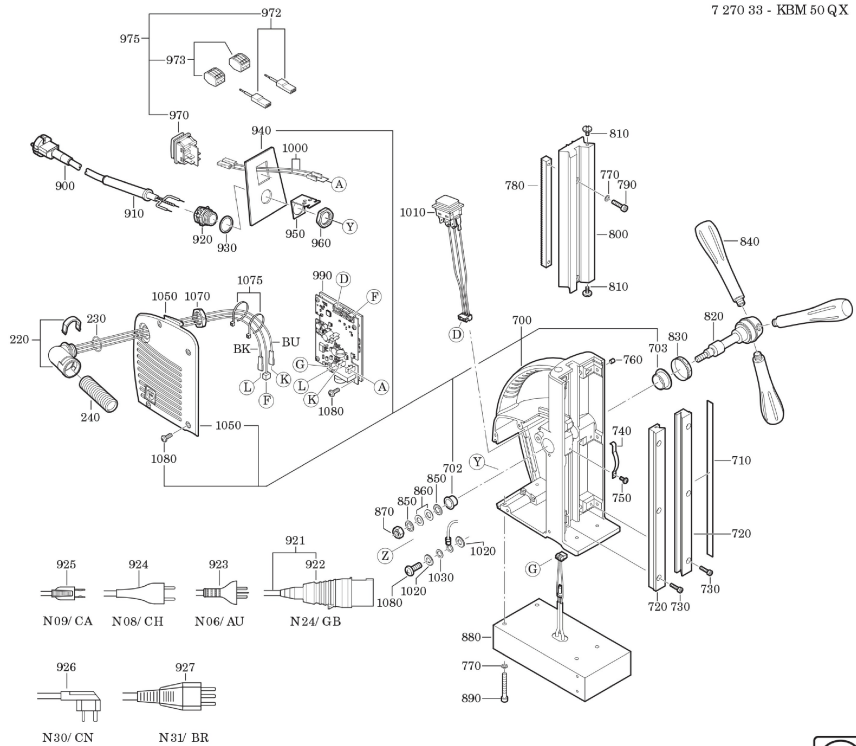

Type: KBM 50 QX (50/60Hz, 220/230V)
Part no.: 72703300234

7 270 33 - KBM 50 QX

Type: KBM 50 QX (50/60Hz, 220/230V)
Part no.: 72703300234

7 270 33 - KBM 50 QX

Type:
Part no.:

KBM 50 QX (50/60Hz, 220/230V)
72703300234

7 270 33 - KBM50QX