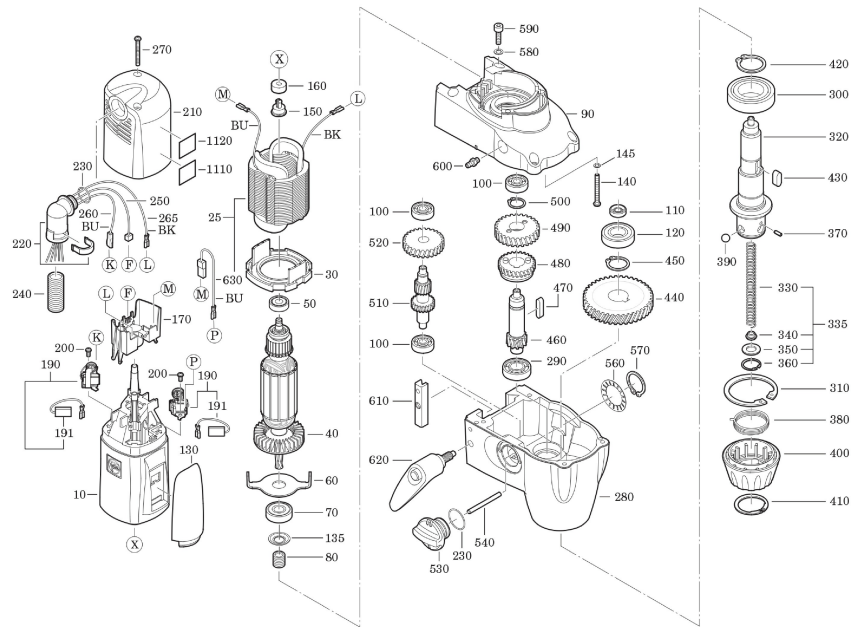

Type: KBM 50 QX (50Hz, 230V)
Part no.: 72703306240

7 270 33 - KBM 50 QX

Type: KBM 50 QX (50Hz, 230V)
Part no.: 72703306240

7 270 33 - KBM 50 QX

Type:
Part no.:

KBM 50 QX (50Hz, 230V)
72703306240

7 270 33 - KBM50QX