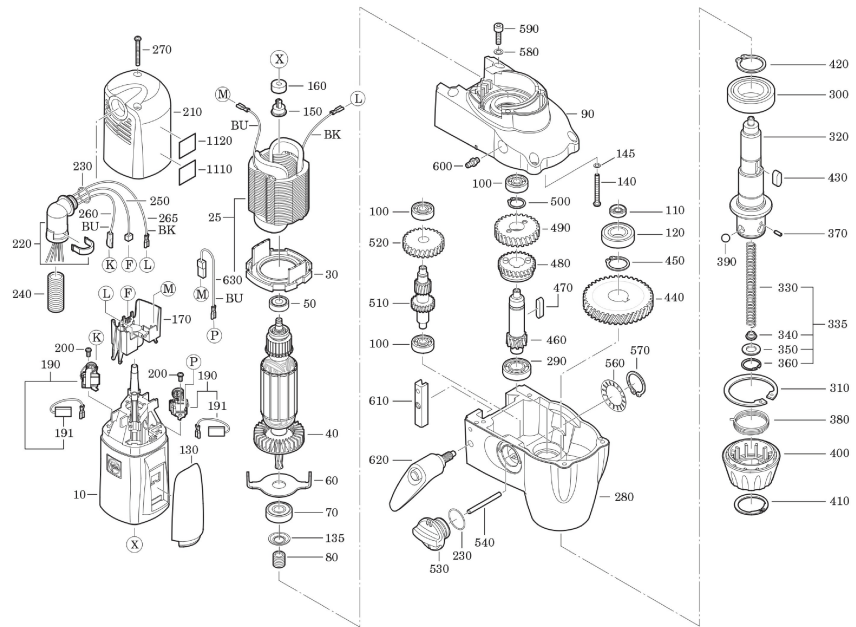

Type: KBM 50 QX (60Hz, 120V)
Part no.: 72703309367

7 270 33 - KBM 50 QX

Type: KBM 50 QX (60Hz, 120V)
Part no.: 72703309367

7 270 33 - KBM 50 QX

Type:
Part no.:

KBM 50 QX (60Hz, 120V)
72703309367

7 270 33 - KBM50QX