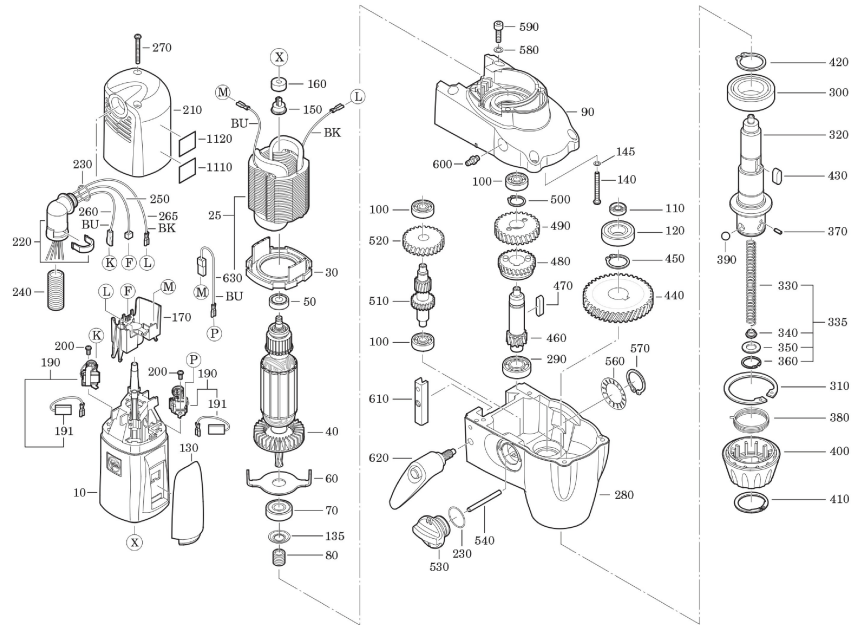

Type: KBM 50 QX (50/60Hz, 220/230V)
Part no.: 72703330230

7 270 33 - KBM 50 QX

Type: KBM 50 QX (50/60Hz, 220/230V)
Part no.: 72703330230

7 270 33 - KBM 50 QX

Type:
Part no.:

KBM 50 QX (50/60Hz, 220/230V)
72703330230

7 270 33 - KBM50QX