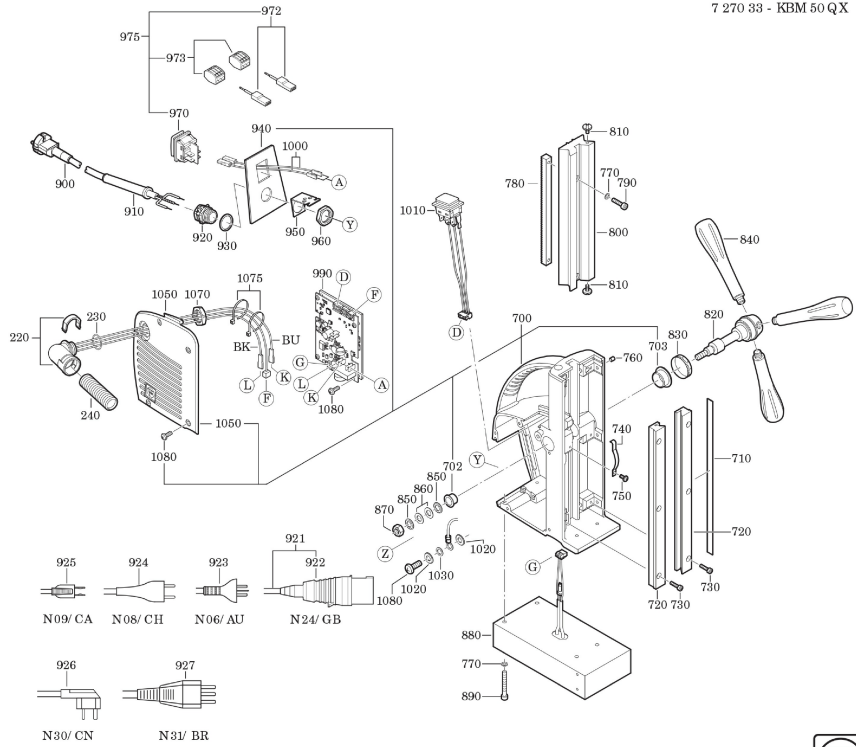

Type: KBM 50 QX (50/60Hz, 220/230V)
Part no.: 72703330230

7 270 33 - KBM 50 QX

Type: KBM 50 QX (50/60Hz, 220/230V)
Part no.: 72703330230

7 270 33 - KBM 50 QX

Type:
Part no.:

KBM 50 QX (50/60Hz, 220/230V)
72703330230

7 270 33 - KBM50QX