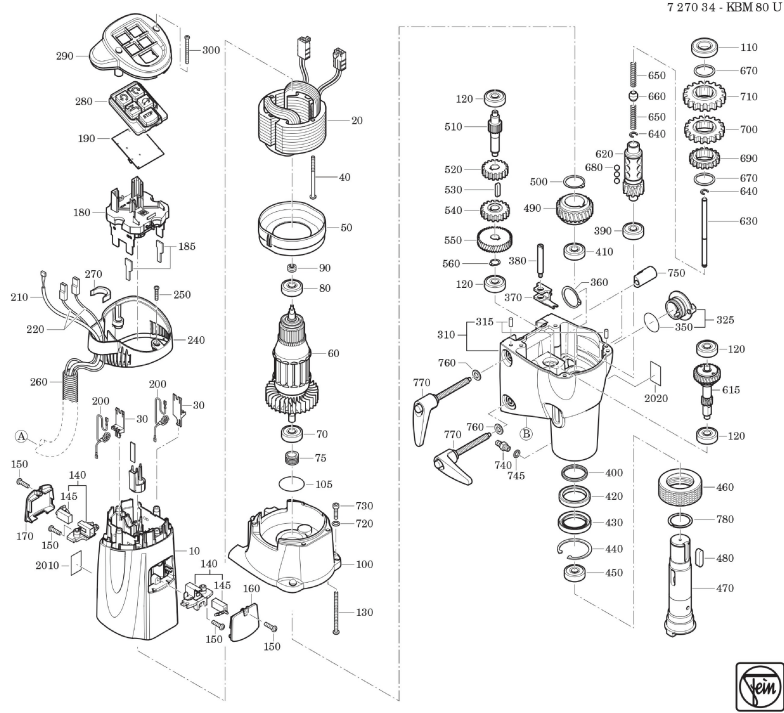

Type:
Part no.:

KBM 80 U (50/60Hz, 220/230V)
72703400230

Type:
Part no.:

KBM 80 U (50/60Hz, 220/230V)
72703400230