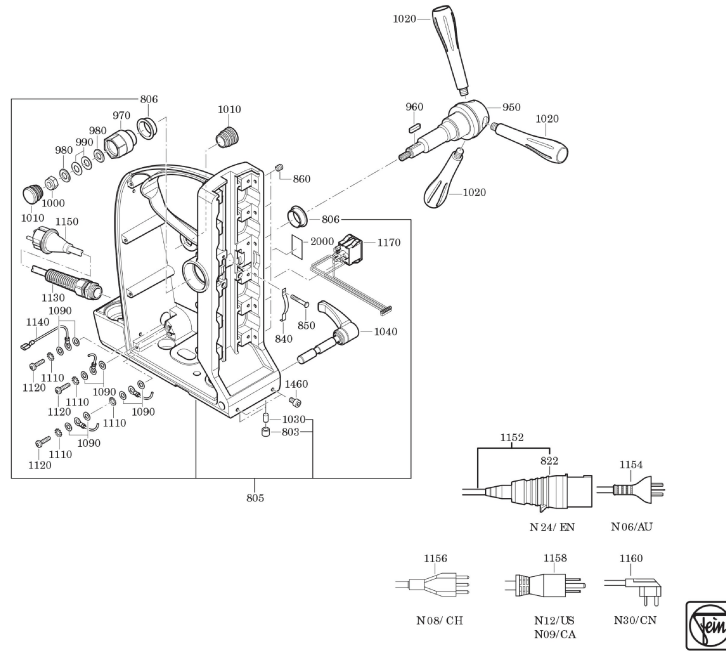

Type: KBM 80 U (50/60Hz, 220/230V)
Part no.: 72703408230

7 270 34 - KBM 80 U

Type: KBM 80 U (50/60Hz, 220/230V)
Part no.: 72703408230

7 270 34 - KBM 80 U