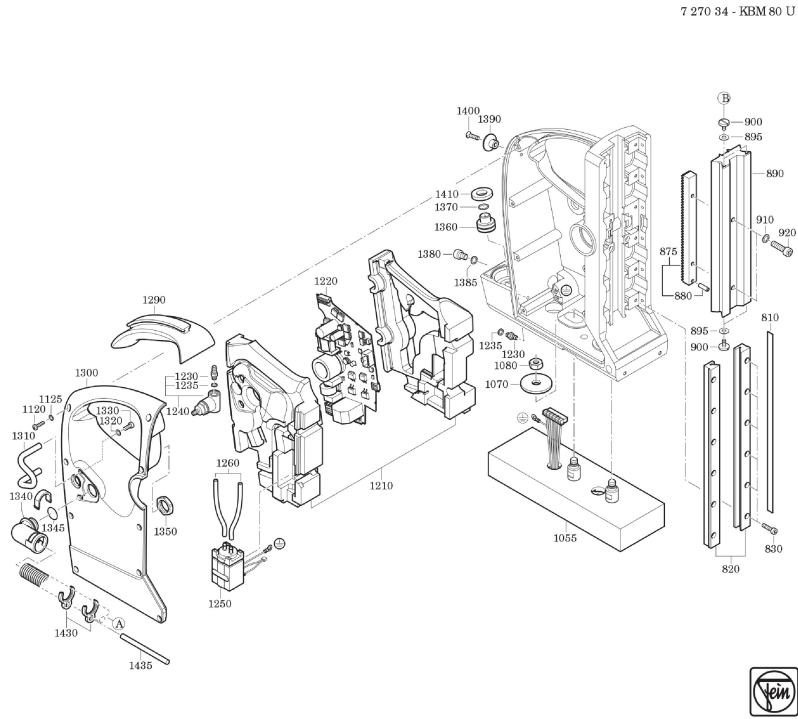

**Type:**  
**Part no.:**

KBM 80 U (60Hz, 120V)  
72703409360

**Type:**  
**Part no.:**

KBM 80 U (60Hz, 120V)  
72703409360

**Type:** KBM 80 U (60Hz, 120V)  
**Part no.:** 72703409360

7 270 34 - KBM 80 U

**Type:** KBM 80 U (60Hz, 120V)  
**Part no.:** 72703409360

7 270 34 - KBM 80 U