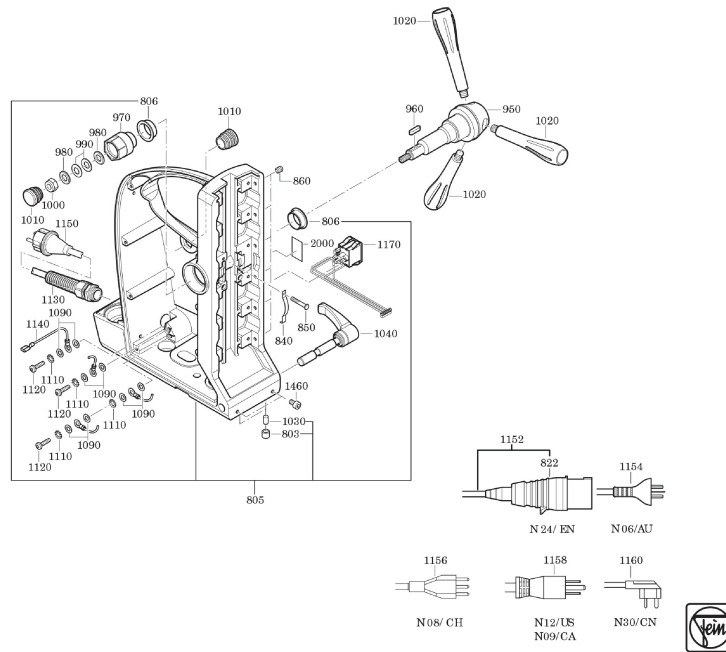

**Type:**  
**Part no.:**

KBM 80 U (60Hz, 120V)  
72703409360

**Type:**  
**Part no.:**

KBM 80 U (60Hz, 120V)  
72703409360

**Type:** KBM 80 U (60Hz, 120V)  
**Part no.:** 72703409360

7 270 34 - KBM 80 U

**Type:** KBM 80 U (60Hz, 120V)  
**Part no.:** 72703409360

7 270 34 - KBM 80 U