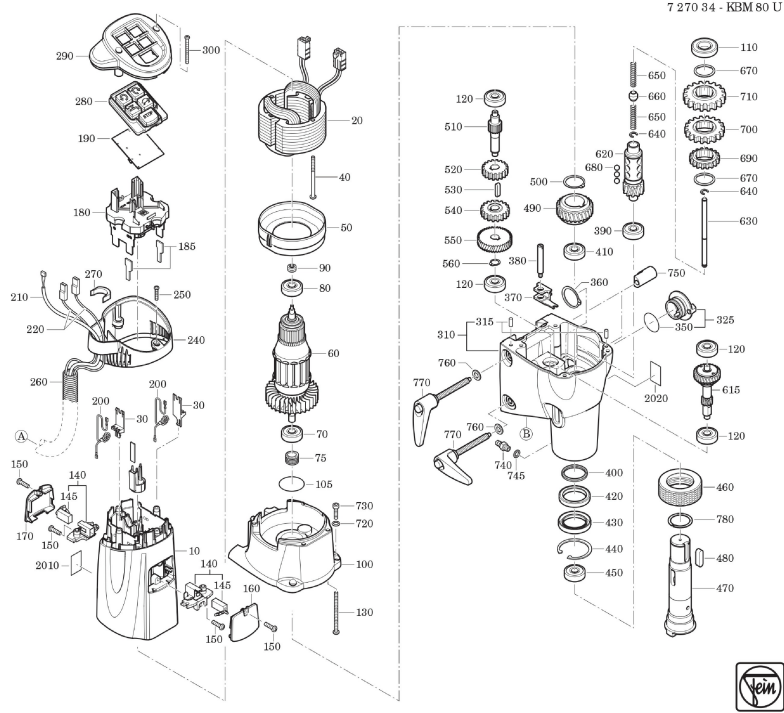

**Type:**  
**Part no.:**

KBM 80 U (60Hz, 120V)  
72703409360

**Type:**  
**Part no.:**

KBM 80 U (60Hz, 120V)  
72703409360

**Type:** KBM 80 U (60Hz, 120V)  
**Part no.:** 72703409360

7 270 34 - KBM 80 U

**Type:** KBM 80 U (60Hz, 120V)  
**Part no.:** 72703409360

7 270 34 - KBM 80 U