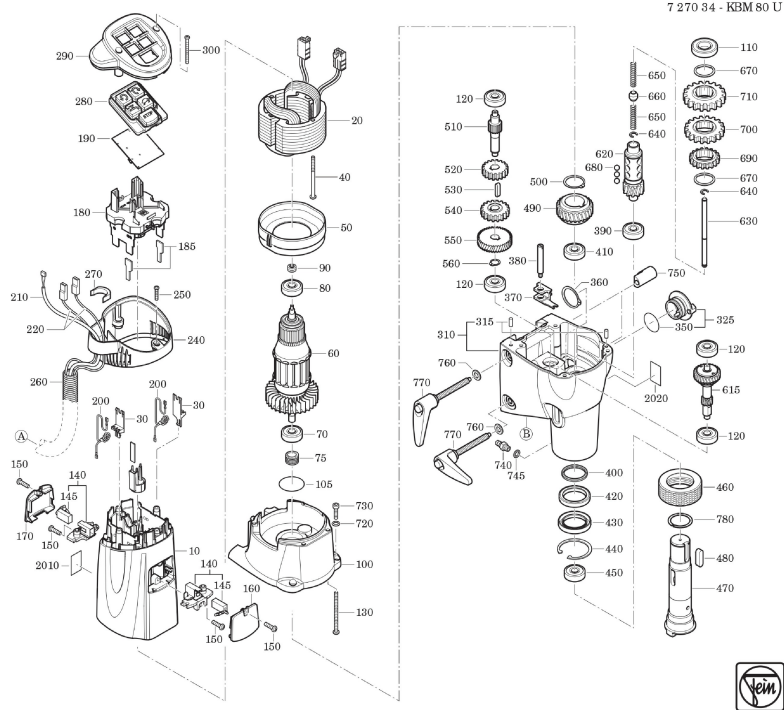

Type:
Part no.:

KBM 80 U (60Hz, 220V)
72703427620

Type:
Part no.:

KBM 80 U (60Hz, 220V)
72703427620

Type: KBM 80 U (60Hz, 220V)
Part no.: 72703427620

7 270 34 - KBM 80 U

Type: KBM 80 U (60Hz, 220V)
Part no.: 72703427620

7 270 34 - KBM 80 U