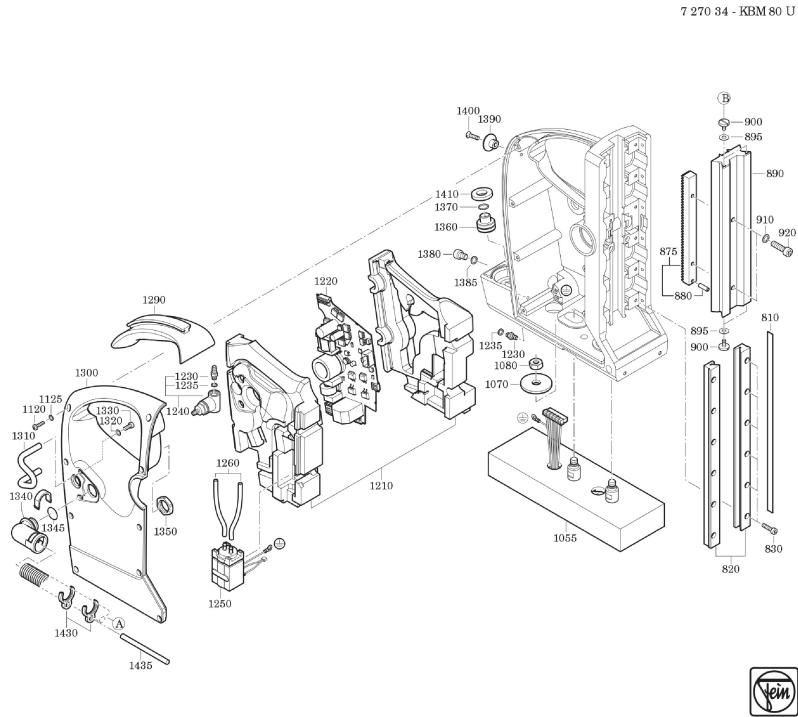

Type:
Part no.:

KBM 80 U (60Hz, 220V)
72703427620

Type:
Part no.:

KBM 80 U (60Hz, 220V)
72703427620

Type: KBM 80 U (60Hz, 220V)
Part no.: 72703427620

7 270 34 - KBM 80 U

Type: KBM 80 U (60Hz, 220V)
Part no.: 72703427620

7 270 34 - KBM 80 U