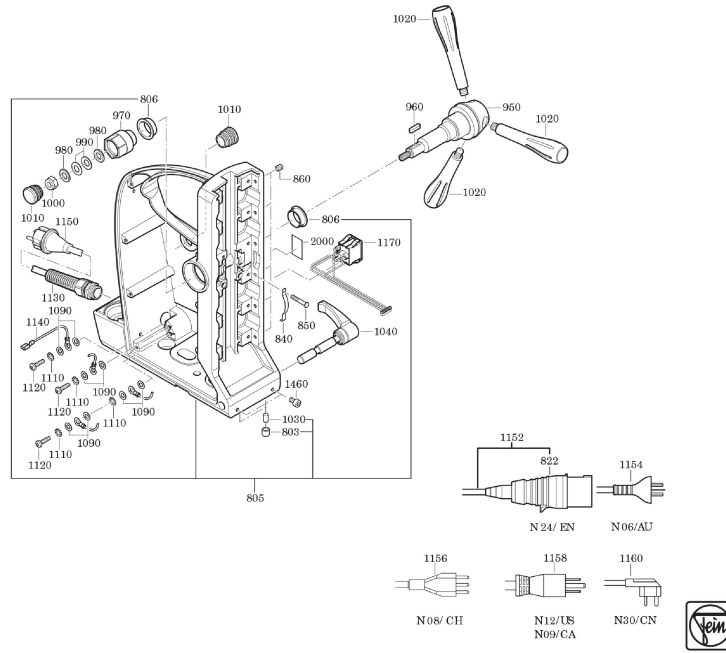

Type:
Part no.:

KBM 80 U (60Hz, 220V)
72703427620

Type:
Part no.:

KBM 80 U (60Hz, 220V)
72703427620

Type: KBM 80 U (60Hz, 220V)
Part no.: 72703427620

7 270 34 - KBM 80 U

Type: KBM 80 U (60Hz, 220V)
Part no.: 72703427620

7 270 34 - KBM 80 U