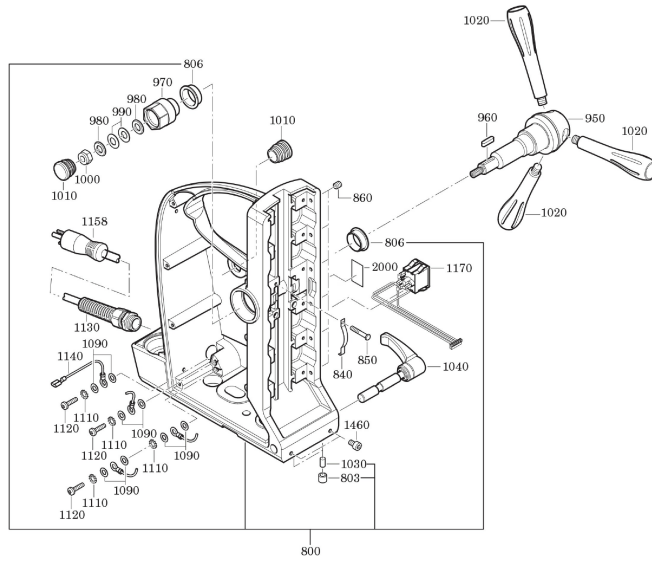

Type:
Part no.:

JCM 312 U (60Hz, 120V)
72703812360

Type:
Part no.:

JCM 312 U (60Hz, 120V)
72703812360

Type: JCM 312 U (60Hz, 120V)
Part no.: 72703812360

7 270 38 - JCM312 U

Type: JCM 312 U (60Hz, 120V)
Part no.: 72703812360

7 270 38 - JCM312 U