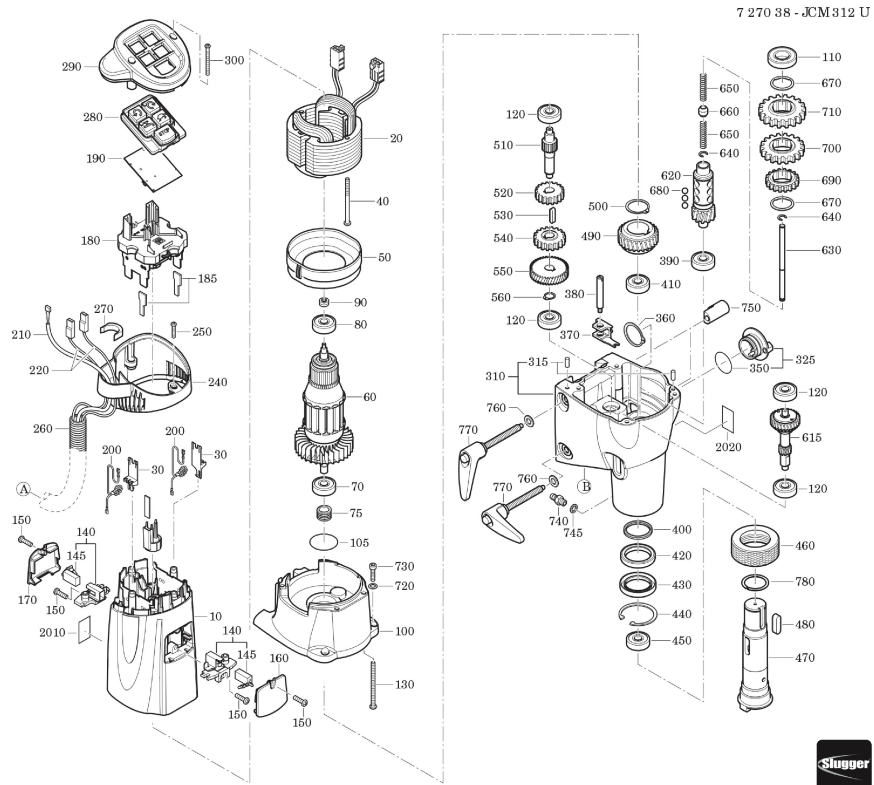

Type:
Part no.:

JCM 312 U (60Hz, 120V)
72703812360

Type:
Part no.:

JCM 312 U (60Hz, 120V)
72703812360

Type: JCM 312 U (60Hz, 120V)
Part no.: 72703812360

7 270 38 - JCM312 U

Type: JCM 312 U (60Hz, 120V)
Part no.: 72703812360

7 270 38 - JCM312 U