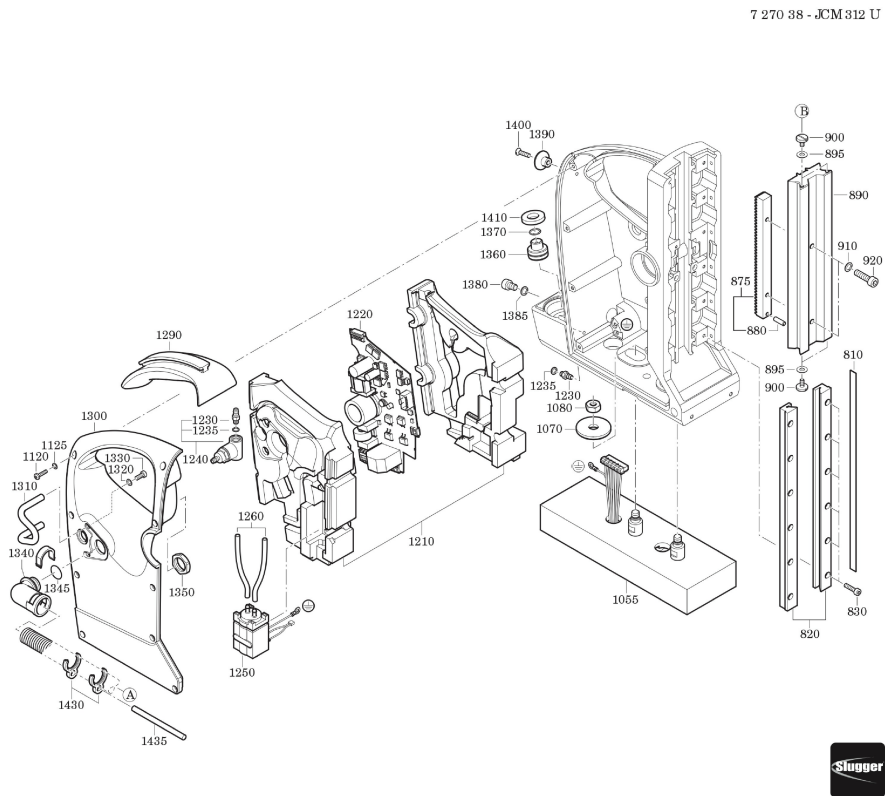

Type:
Part no.:

JCM 312 U (60Hz, 120V)
72703812360

Type:
Part no.:

JCM 312 U (60Hz, 120V)
72703812360

Type: JCM 312 U (60Hz, 120V)
Part no.: 72703812360

7 270 38 - JCM312 U

Type: JCM 312 U (60Hz, 120V)
Part no.: 72703812360

7 270 38 - JCM312 U