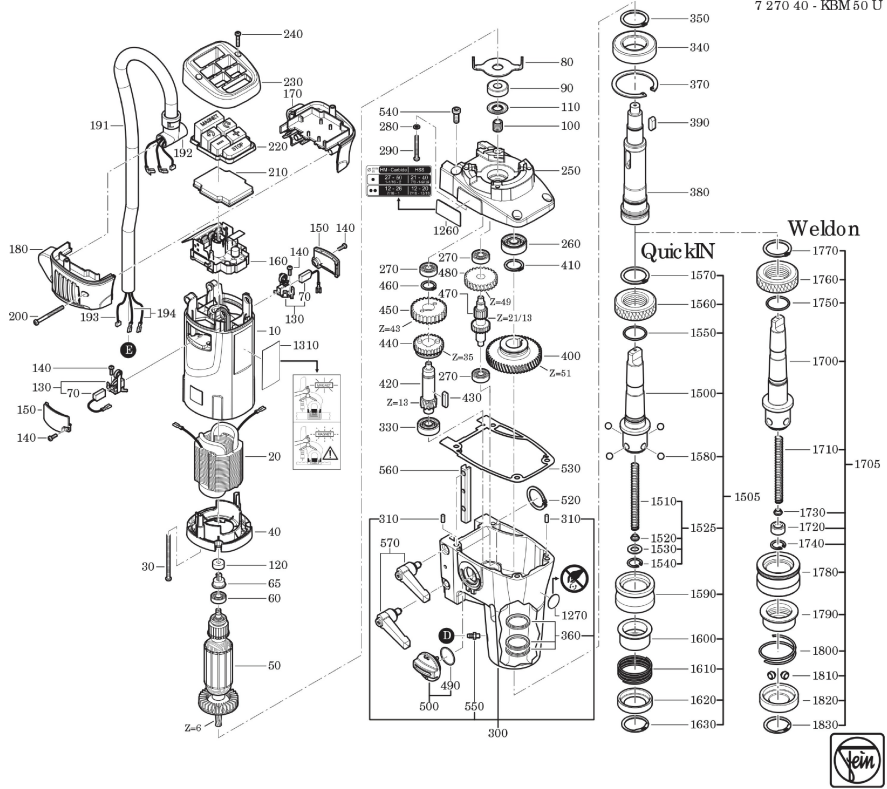

Type:  
Part no.:

KBM 50 U (50/60Hz, 220/230V)  
72704000230

7 270 40 - KBM 50 U

Type:  
Part no.:

KBM 50 U (50/60Hz, 220/230V)  
72704000230

7 270 40 - KBM 50 U

**Type:**  
**Part no.:**

KBM 50 U (50/60Hz, 220/230V)  
72704000230

7 270 40 - KBM 50 U