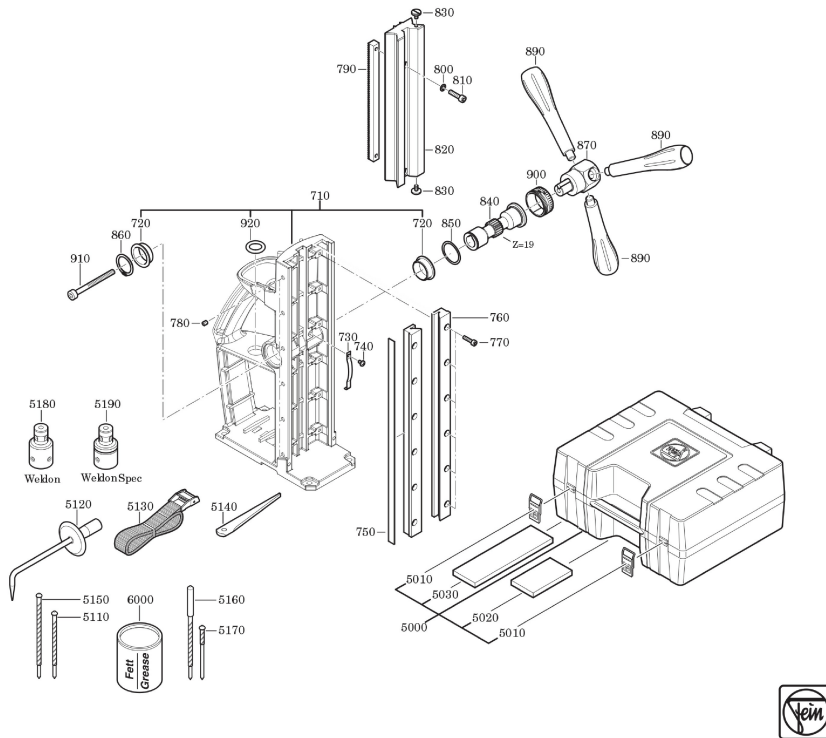

Type:  
Part no.:

KBM 50 U (50/60Hz, 220/230V)  
72704000230

7 270 40 - KBM 50 U

Type:  
Part no.:

KBM 50 U (50/60Hz, 220/230V)  
72704000230

7 270 40 - KBM 50 U

**Type:**  
**Part no.:**

KBM 50 U (50/60Hz, 220/230V)  
72704000230

7 270 40 - KBM 50 U