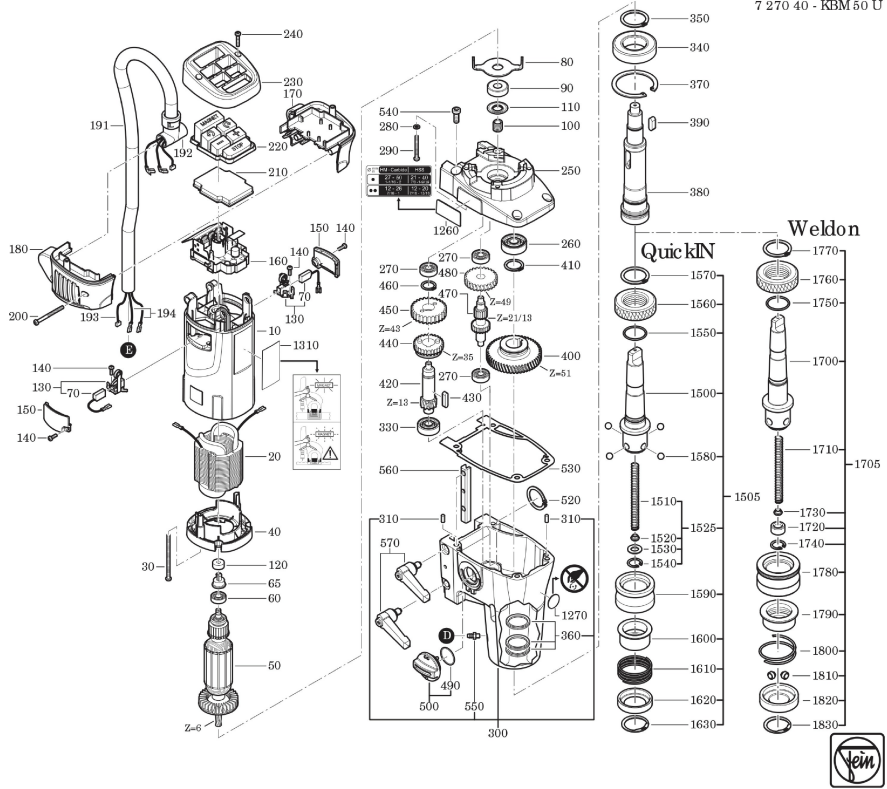

Type:  
Part no.:

KBM 50 U (50Hz, 230V)  
72704006230

7 270 40 - KBM 50 U

Type:  
Part no.:

KBM 50 U (50Hz, 230V)  
72704006230

7 270 40 - KBM 50 U