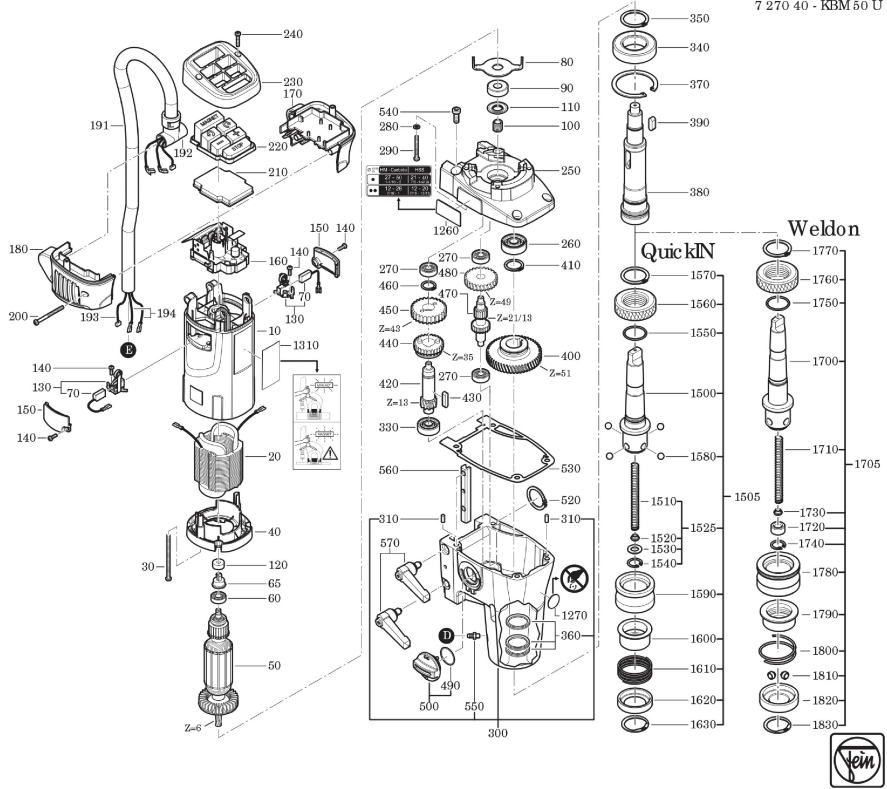

Type:  
Part no.:

KBM 50 U (50/60Hz, 220/230V)  
72704008230

7 270 40 - KBM 50 U

Type:  
Part no.:

KBM 50 U (50/60Hz, 220/230V)  
72704008230

7 270 40 - KBM 50 U

**Type:**  
**Part no.:**

KBM 50 U (50/60Hz, 220/230V)  
72704008230

7 270 40 - KBM 50 U