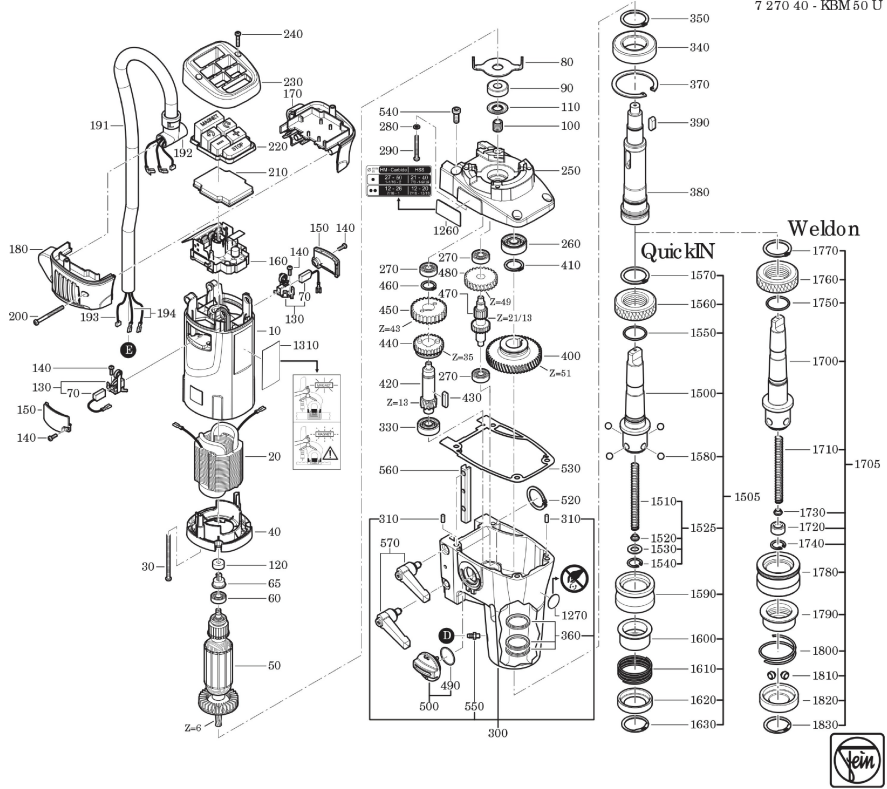

Type:
Part no.:

KBM 50 U (60Hz, 120V)
72704009360

7 270 40 - KBM 50 U

Type:
Part no.:

KBM 50 U (60Hz, 120V)
72704009360

7 270 40 - KBM 50 U

Type:
Part no.:

KBM 50 U (60Hz, 120V)
72704009360

7 270 40 - KBM 50 U